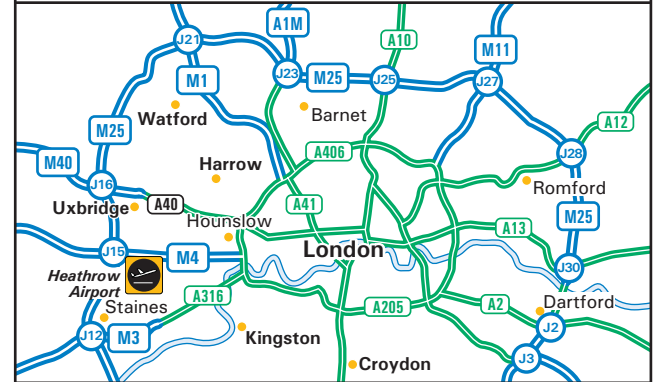

# BAA Heathrow

BAA Heathrow  
 Heathrow Airport Limited  
 Heathrow Academy  
 Newall Road, Hayes  
 Middlesex UB3 5AP  
 Tel +44 (0)20 8745 6655  
 www.baa.com

- By car from M4**  
 Leave the M4 at Junction 4 (signed Heathrow terminals 1, 2 and 3.) Follow the M4 spur road south towards Heathrow Airport. After the traffic lights at the end of the spur road, take the second turning on the left (immediately after passing underneath the flyover). Proceed up slip road past police station on left. At roundabout turn right, then take immediate left heading east on the Northern Perimeter Road. After half a mile turn left onto Neptune Road and immediately left again into Newall Road.
- By car from M25**  
 Leave the M25 at Junction 15 and follow signs for London, M4 and Heathrow terminals 1, 2 and 3. Follow directions as 'From M4' above.
- By underground**  
 Take the Piccadilly line train to Heathrow terminals 1, 2 and 3. Taxis are available from outside the station.
- By bus**  
 Services 105, 111, 140 and 285 operate from Central Bus Station and stop opposite and outside the Visitor Centre.
- By Heathrow Express**  
 A regular 15 minute non-stop service departs London Paddington and arrives at Heathrow terminals 1, 2, 3 and 4. Taxis are available from outside the station.