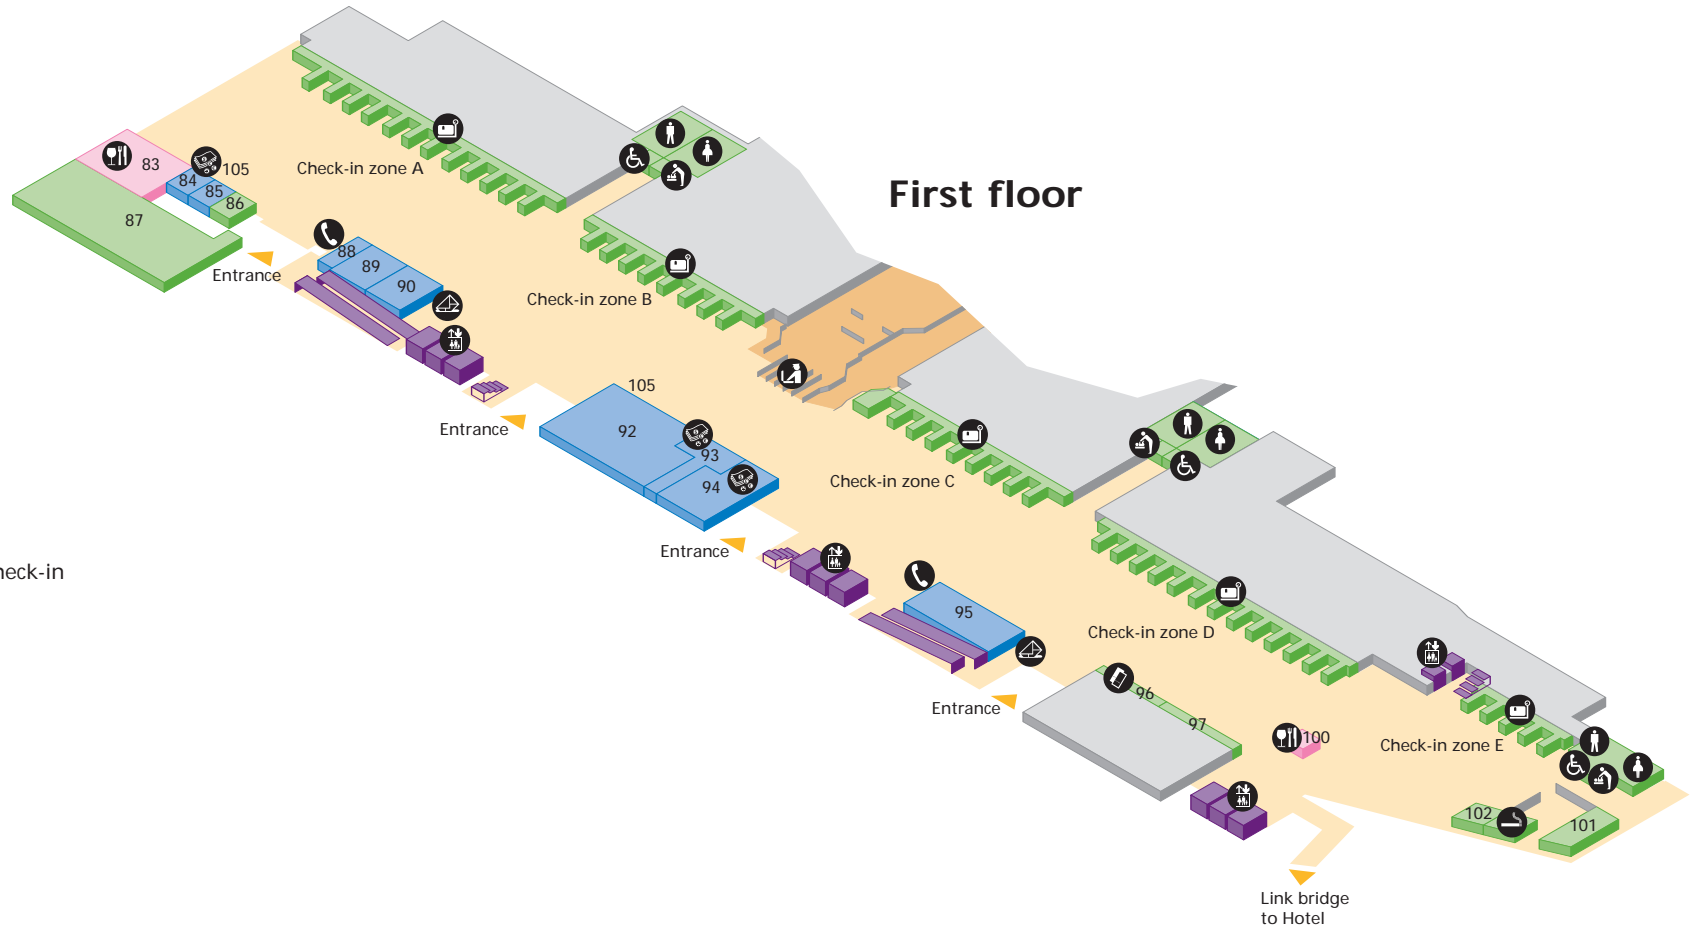

# Terminal 4 - Check-in

- Public areas
- Passenger areas

## Services

-  Accessible toilet
-  Babycare
-  Bureau de Change
-  Check-in
-  Lift
-  Mailbox
-  Restaurant / Café
-  Security
-  Smoking area
-  Telephone
-  Tickets
-  Toilet men
-  Toilet Women
-  85 Post Office
-  87 British Airways hand luggage check-in
-  96 Ticket sales
-  97 British Airways ticket desk
-  101 British Airways Skyflyer lounge
-  102 Reserved seating
-  105 Cash machine

# Terminal 4 - Arrivals & mezzanine level

- Public areas
- Passenger areas

# Terminal 4 - Departures

- Public areas
- Passenger areas