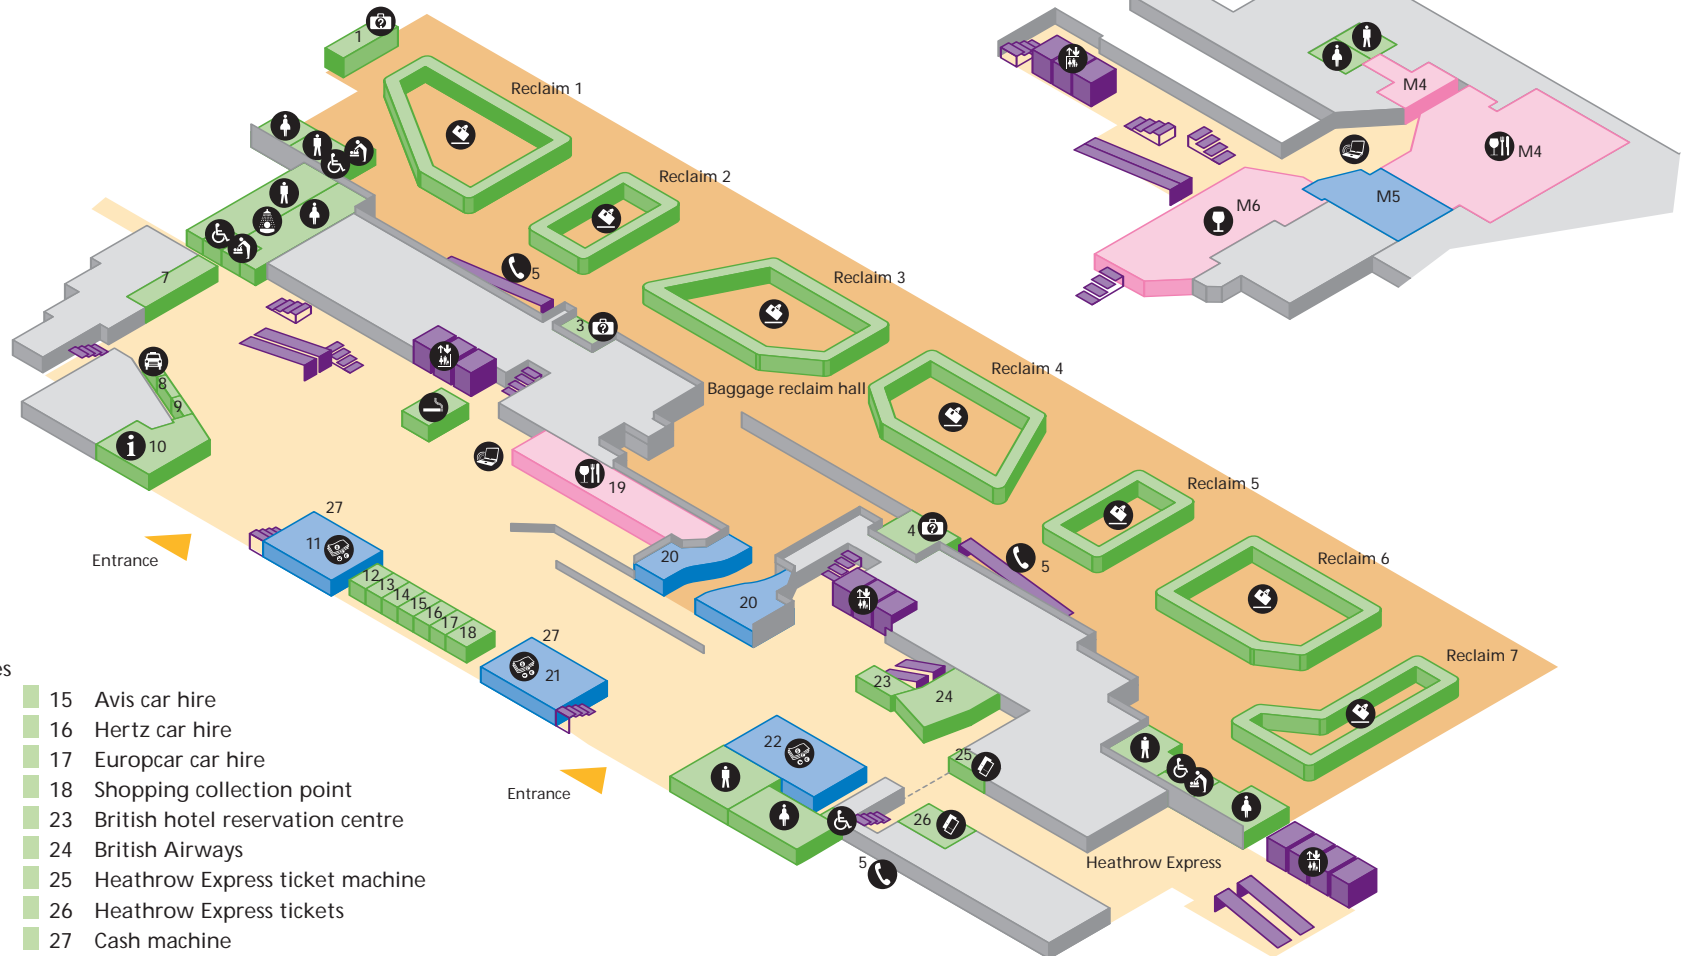

Terminal 4 - Arrivals & mezzanine level

- Public areas
- Passenger areas

Services

- Accessible toilet
- Babycare
- Bar / Pub
- Baggage enquiries
- Baggage reclaim
- Bureau de Change
- Information
- Lift
- Shower
- Smoking area
- Taxi
- Ticket sales
- Toilet men
- Toilet women
- Wireless hotspot
- 1 British Airways baggage enquiries
- 3 Baggage enquiries
- 5 Help phone
- 7 Excess baggage
- 8 Sky Diamond
- 9 British hotel reservation centre
- 10 Information desk
- 12 Hotel link
- 13 Enterprise car hire
- 14 National car hire
- 15 Avis car hire
- 16 Hertz car hire
- 17 Europcar car hire
- 18 Shopping collection point
- 23 British hotel reservation centre
- 24 British Airways
- 25 Heathrow Express ticket machine
- 26 Heathrow Express tickets
- 27 Cash machine

Shopping & restaurants

- 11 American Express
- 19 Starbucks
- 20 Arrivals shop
- 21 Travelex
- 22 WH Smith
- M4 Café Italia
- M5 Serendipity
- M6 Wetherspoons

Mezzanine level

Ground floor