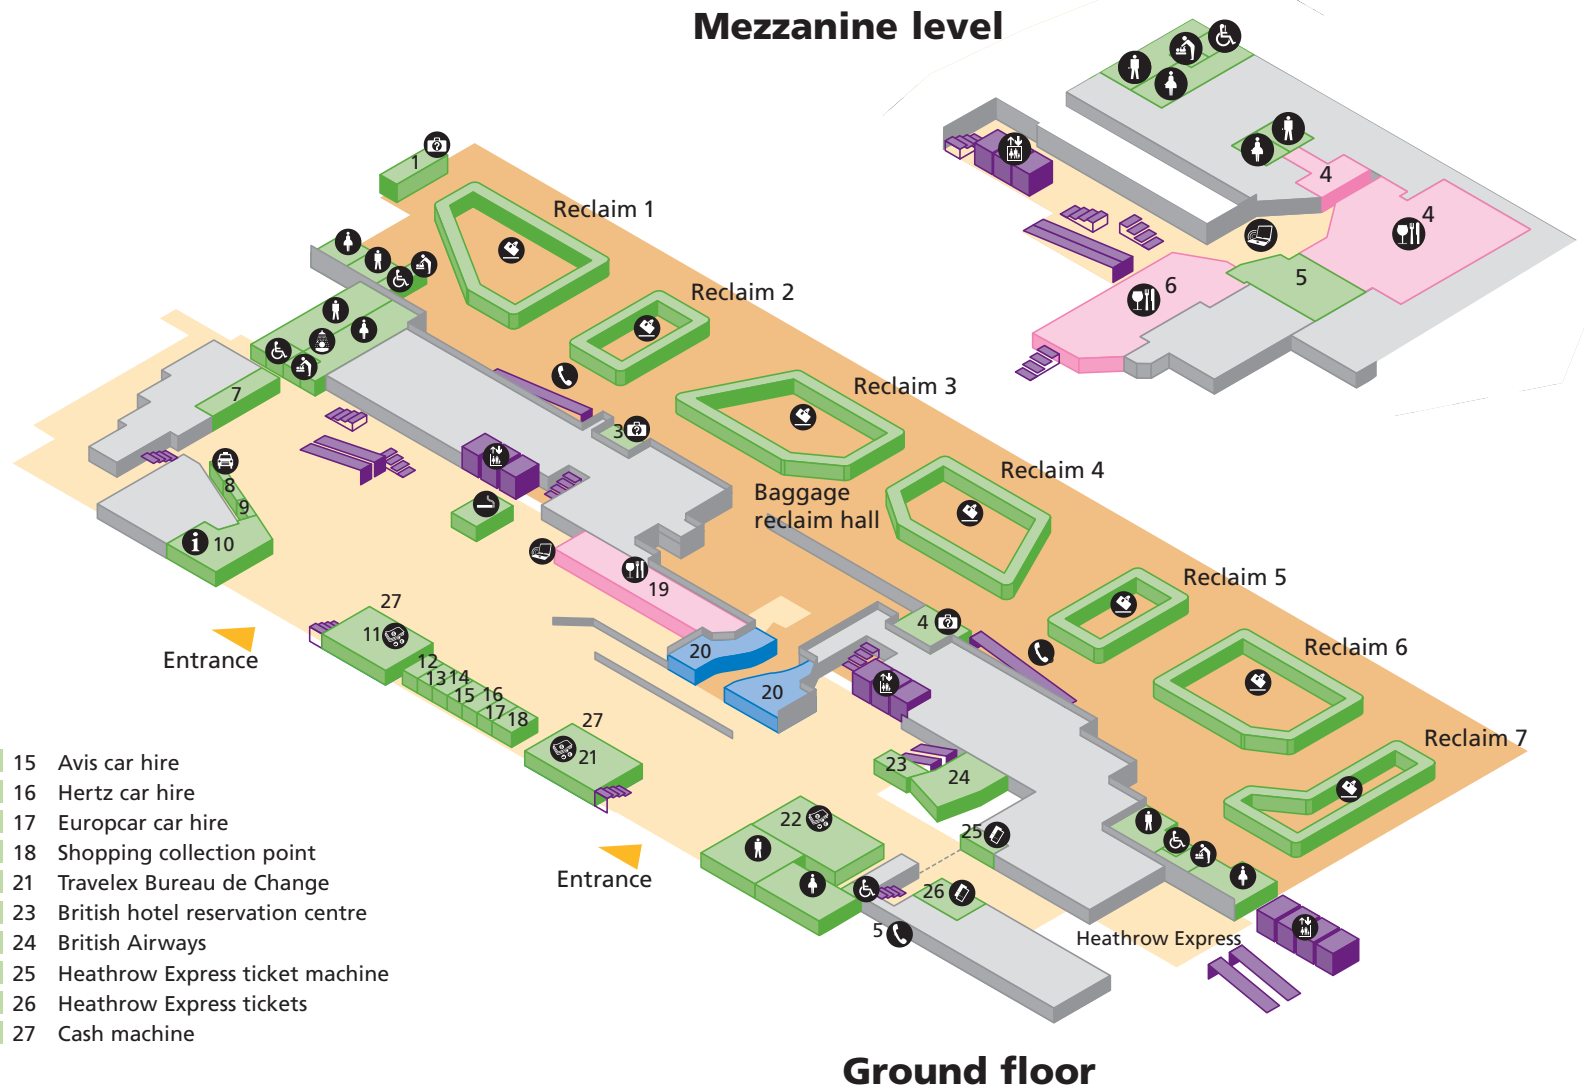

Shopping & restaurants

-  83 Caffé Nero
-  88 Sunglass Hut
-  89 Tie Rack
-  92 WHSmith
-  95 Boots
-  100 AMT Coffee Bar

Terminal 4 - Arrivals & mezzanine level

- Public areas
- Passenger areas

Services

-  Accessible toilet
-  Babycare
-  Bar / Pub
-  Baggage enquiries
-  Baggage reclaim
-  Bureau de Change
-  Information
-  Lift
-  Shower
-  Smoking area
-  Taxi
-  Ticket sales
-  Toilet men
-  Toilet women
-  Wireless hotspot
- 1 British Airways baggage enquiries
- 3 Baggage enquiries
- 5 Voyager Entertainment
- 7 Excess baggage
- 8 Sky Diamond
- 9 British hotel reservation centre
- 10 Information desk
- 11 American Express Bureau de Change
- 12 Hotel link
- 13 Enterprise car hire
- 14 National car hire
- 15 Avis car hire
- 16 Hertz car hire
- 17 Europcar car hire
- 18 Shopping collection point
- 21 Travelex Bureau de Change
- 23 British hotel reservation centre
- 24 British Airways
- 25 Heathrow Express ticket machine
- 26 Heathrow Express tickets
- 27 Cash machine

Shopping & restaurants

- 4 Café Italia
- 6 Wetherspoon
- 19 Starbucks
- 20 Arrivals shop
- 22 WHSmith

Terminal 4 - Departures

- Public areas
- Passenger areas

Services

-  Accessible toilet
-  Airline lounge
-  Bar / Pub
-  Babycare
-  Bureau de Change
-  Information
-  Lift
-  Mailbox
-  Restaurant / Café
-  Shower
-  Smoking area
-  Toilet men
-  Toilet women
-  Wireless hotspot
-  Travelex Bureau de Change
-  Shopping Information Area
-  American Express Bureau de Change
-  Security desk
-  British Airways - Serenity Lounge
-  38 BA information desk
-  41 Travelex Bureau de Change
-  46 HM Customs & excise (for VAT refund)
-  57 American Express Bureau de Change
-  71 Multi Faith Prayer Area