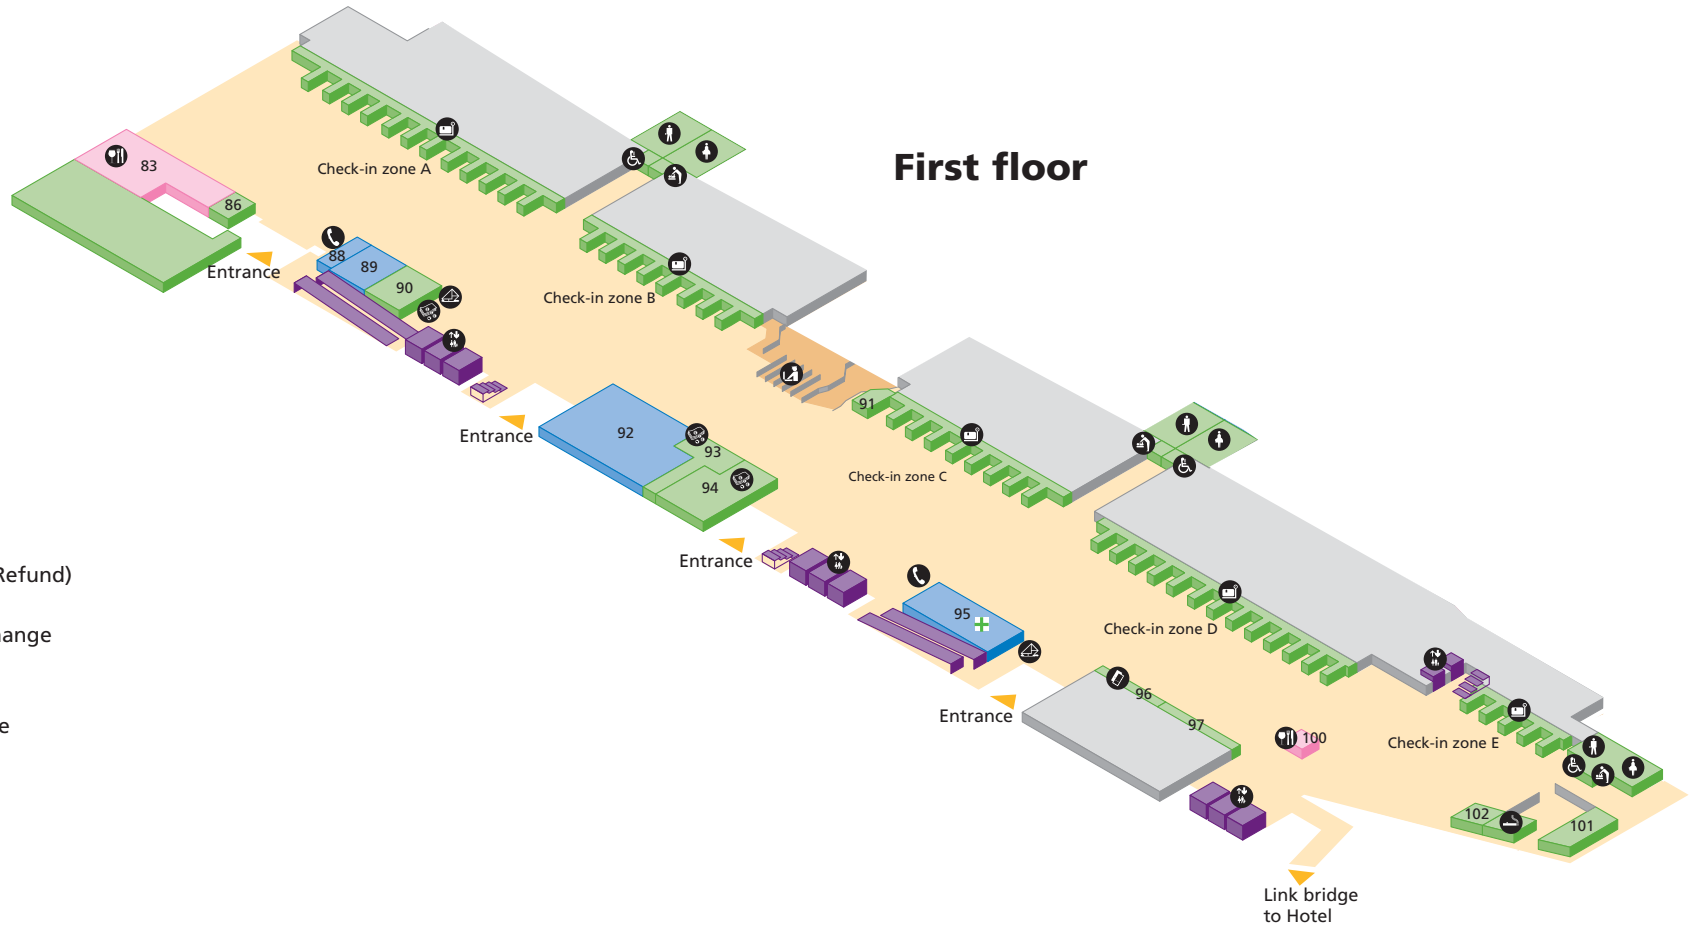

Shopping & restaurants

-  83 Caffé Nero
-  88 Sunglass Hut
-  89 Tie Rack
-  92 WHSmith
-  95 Boots
-  100 AMT Coffee Bar

Terminal 4 - Arrivals & mezzanine level

- Public areas
- Passenger areas

Services

-  Accessible toilet
-  Babycare
-  Bar / Pub
-  Baggage enquiries
-  Baggage reclaim
-  Bureau de Change
-  Information
-  Lift
-  Shower
-  Smoking area
-  Taxi
-  Ticket sales
-  Toilet men
-  Toilet women
-  Wireless hotspot
- 1 British Airways baggage enquiries
- 3 Baggage enquiries
- 5 Voyager Entertainment
- 7 Excess baggage
- 8 Sky Diamond
- 9 British hotel reservation centre
- 10 Information desk
- 11 American Express Bureau de Change
- 12 Hotel link
- 13 Enterprise car hire
- 14 National car hire
- 15 Avis car hire
- 16 Hertz car hire
- 17 Europcar car hire
- 18 Shopping collection point
- 21 Travelex Bureau de Change
- 23 British hotel reservation centre
- 24 British Airways
- 25 Heathrow Express ticket machine
- 26 Heathrow Express tickets
- 27 Cash machine

Shopping & restaurants

- 4 Café Italia
- 6 Wetherspoon
- 19 Starbucks
- 20 Arrivals shop
- 22 WHSmith

Terminal 4 - Departures

- Public areas
- Passenger areas

Services

-  Accessible toilet
-  Airline lounge
-  Bar / Pub
-  Babycare
-  Bureau de Change
-  Information
-  Lift
-  Mailbox
-  Restaurant / Café
-  Shower
-  Smoking area
-  Toilet men
-  Toilet women
-  Wireless hotspot
-  Travelex Bureau de Change
-  Shopping Information Area
-  American Express Bureau de Change
-  Security desk
-  British Airways - Serenity Lounge
-  38 BA information desk
-  41 Travelex Bureau de Change
-  46 HM Customs & excise (for VAT refund)
-  57 American Express Bureau de Change
-  71 Multi Faith Prayer Area