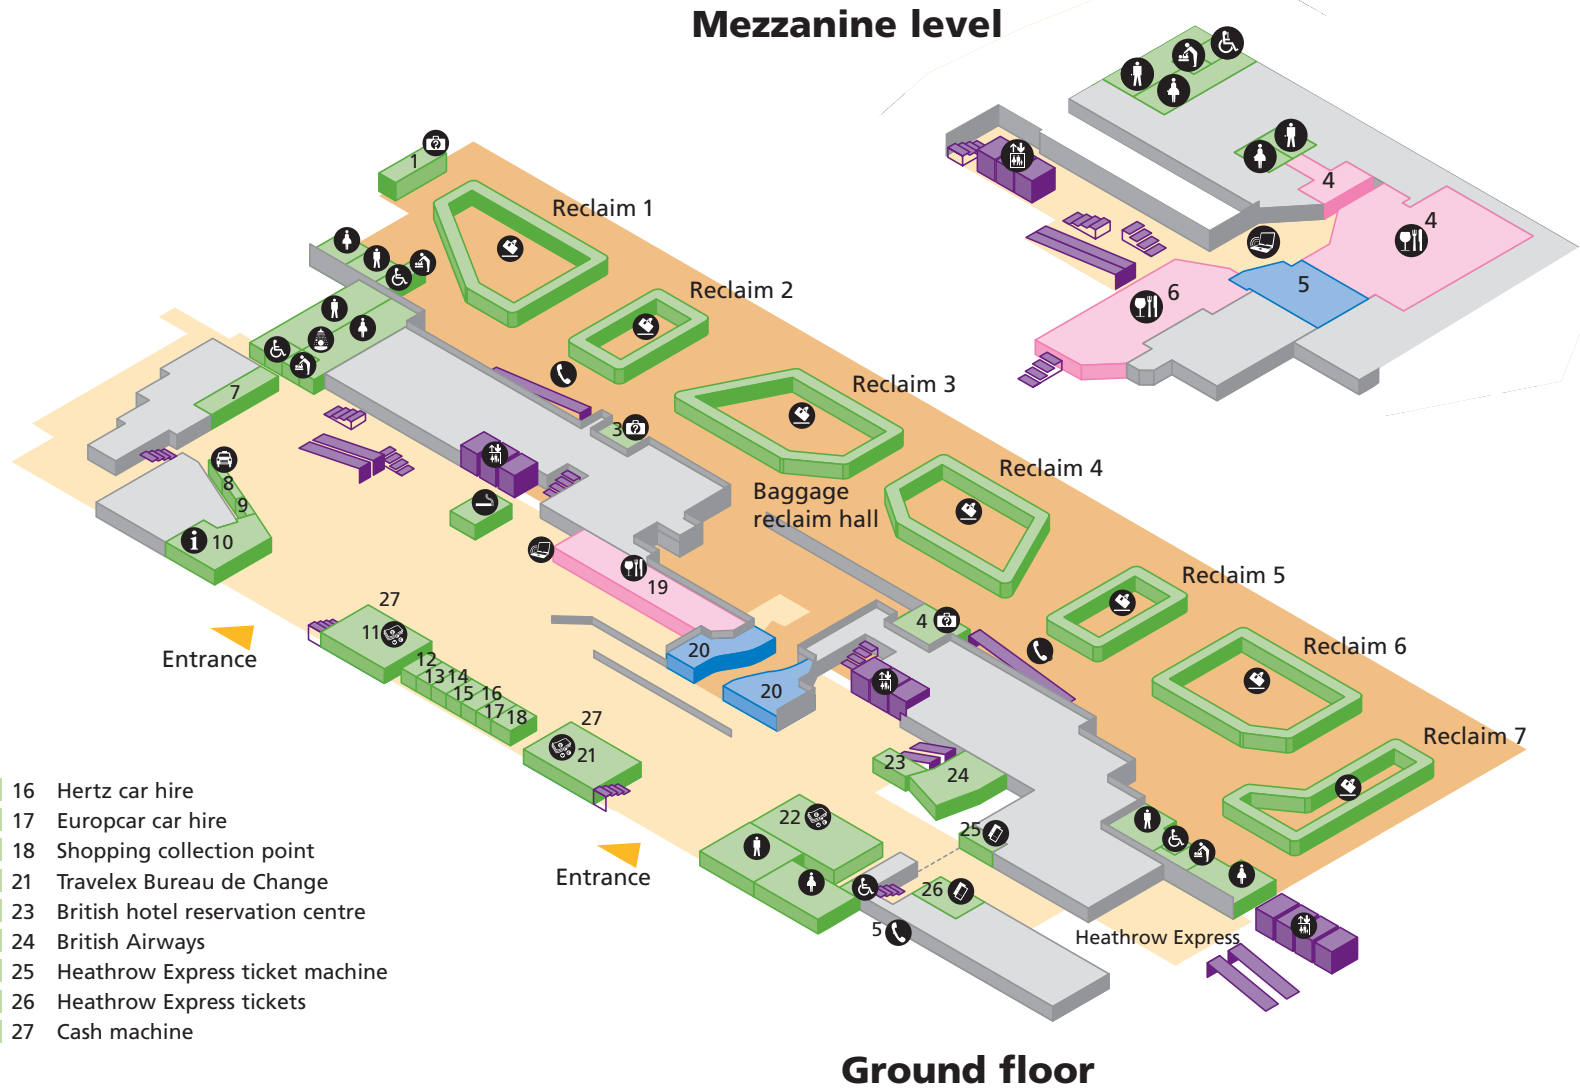

# Terminal 4 - Check-in

- Public areas
- Passenger areas

## Shopping & restaurants

- 83 Caffé Nero
- 88 Sunglass Hut
- 89 Tie Rack
- 90 Body Shop
- 92 WHSmith
- 95 Boots
- 100 AMT Coffee Bar

# Terminal 4 - Arrivals & mezzanine level

- Public areas
- Passenger areas

# Terminal 4 - Departures

- Public areas
- Passenger areas