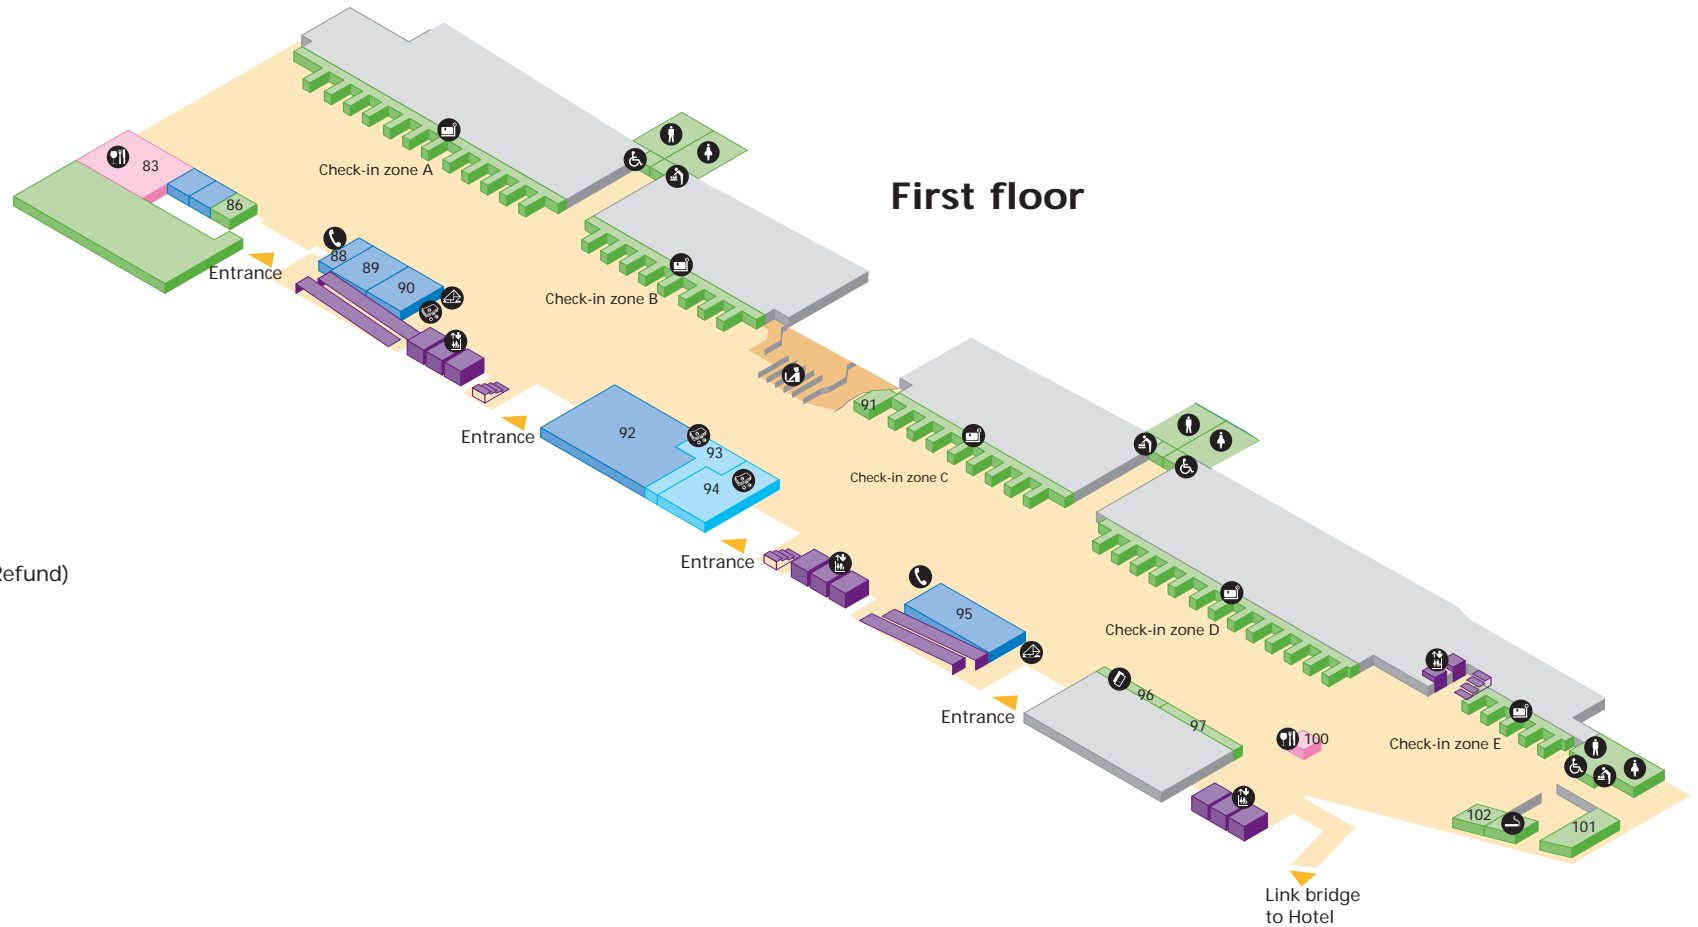

# Terminal 4 - Check-in

- Public areas
- Passenger areas

# Terminal 4 - Arrivals & mezzanine level

- Public areas
- Passenger areas

# Terminal 4 - Departures

- Public areas
- Passenger areas

## Services

- Accessible toilet
- Airline lounge
- Bar / Pub
- Babycare
- Bureau de Change
- Information
- Lift
- Mailbox
- Restaurant / Café
- Shower
- Smoking area
- Toilet men
- Toilet women
- Wireless hotspot
- 30 Shopping Information Area
- 32 Security desk
- 35 British Airways Serenity Lounge
- 38 BA information desk
- 40 Shopping information point
- 46 HM Customs & excise
- 71 Multi Faith Prayer Area