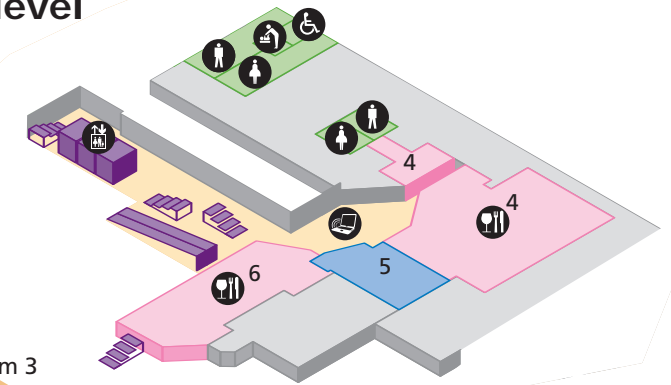

Terminal 4 - Arrivals & mezzanine level

- Public areas
- Passenger areas

Services

- Accessible toilet
- Babycare
- Bar / Pub
- Baggage enquiries
- Baggage reclaim
- Bureau de Change
- Information
- Lift
- Shower
- Smoking area
- Taxi
- Ticket sales
- Toilet men
- Toilet women
- Wireless hotspot
- 1 British Airways baggage enquiries
- 3 Baggage enquiries
- 7 Excess baggage
- 8 Sky Diamond
- 9 British hotel reservation centre
- 10 Information desk
- 12 Hotel link
- 13 Enterprise car hire
- 14 National car hire
- 15 Avis car hire

- 16 Hertz car hire
- 17 Europcar car hire
- 18 Shopping collection point
- 23 British hotel reservation centre
- 24 British Airways
- 25 Heathrow Express ticket machine
- 26 Heathrow Express tickets
- 27 Cash machine

Shopping & restaurants

- 4 Café Italia
- 5 Voyager Entertainment
- 6 Wetherspoons
- 11 American Express Bureau de Change
- 19 Starbucks
- 20 Arrivals shop
- 21 Travelex Bureau de Change
- 22 WHSmith

Mezzanine level

Ground floor