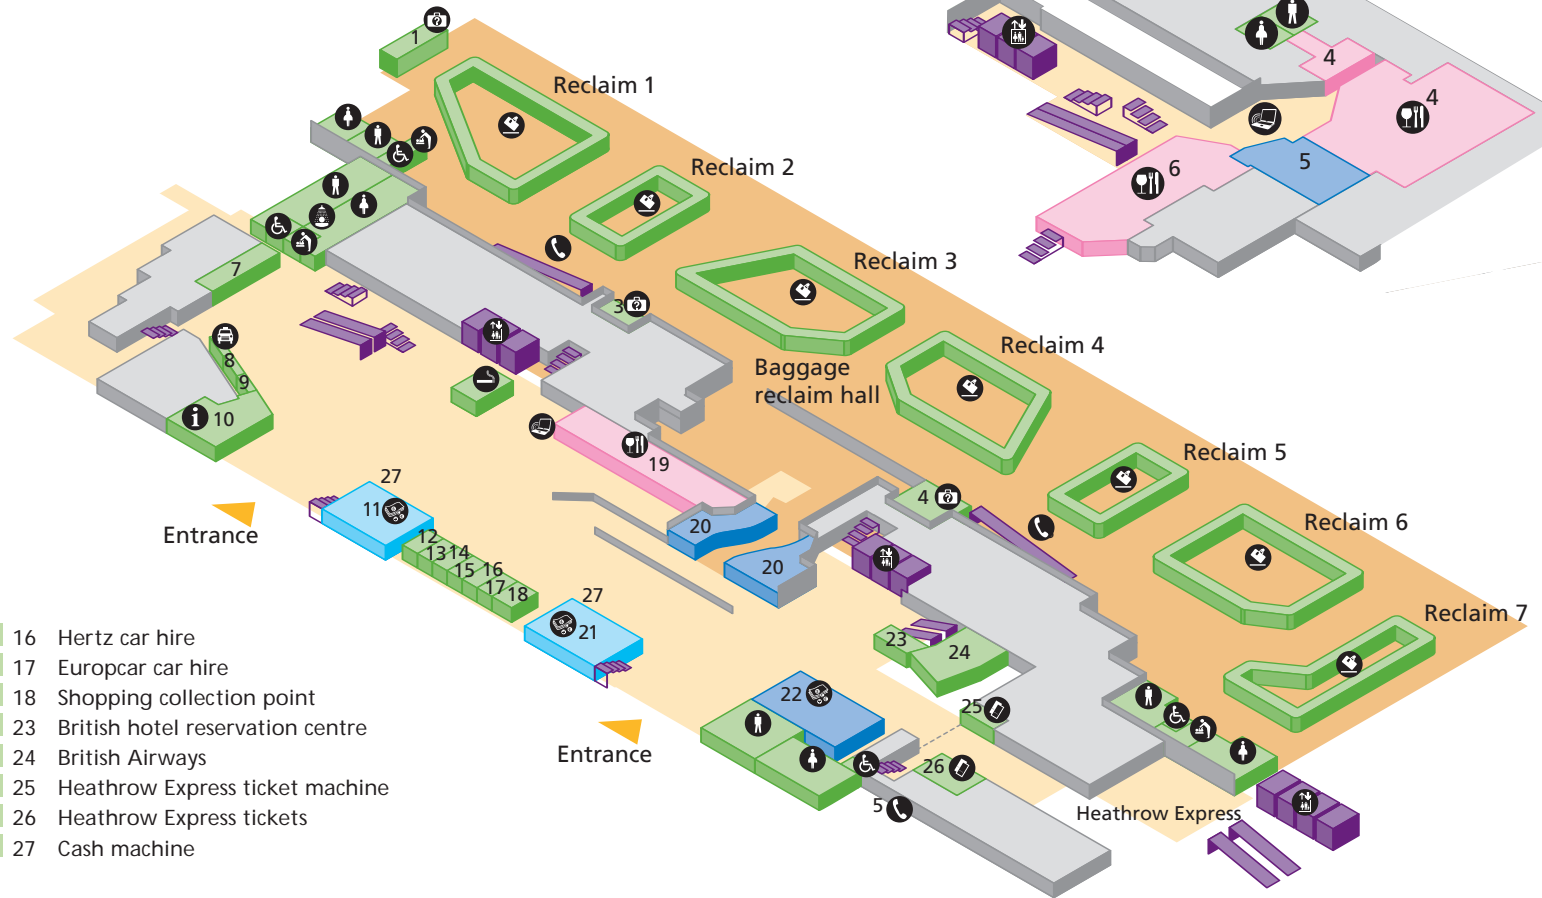

Terminal 4 - Arrivals & mezzanine level

- Public areas
- Passenger areas

Services

- Accessible toilet
- Babycare
- Bar / Pub
- Baggage enquiries
- Baggage reclaim
- Bureau de Change
- Information
- Lift
- Shower
- Smoking area
- Taxi
- Ticket sales
- Toilet men
- Toilet women
- Wireless hotspot
- 1 British Airways baggage enquiries
- 3 Baggage enquiries
- 7 Excess baggage
- 8 Sky Diamond
- 9 British hotel reservation centre
- 10 Information desk
- 12 Hotel link
- 13 Enterprise car hire
- 14 National car hire
- 15 Avis car hire

- 16 Hertz car hire
- 17 Europcar car hire
- 18 Shopping collection point
- 23 British hotel reservation centre
- 24 British Airways
- 25 Heathrow Express ticket machine
- 26 Heathrow Express tickets
- 27 Cash machine

Shopping & restaurants

- 4 Café Italia
- 5 Voyager Entertainment
- 6 Wetherspoons
- 11 American Express Bureau de Change
- 19 Starbucks
- 20 Arrivals shop
- 21 Travelex Bureau de Change
- 22 WHSmith

Mezzanine level

Ground floor