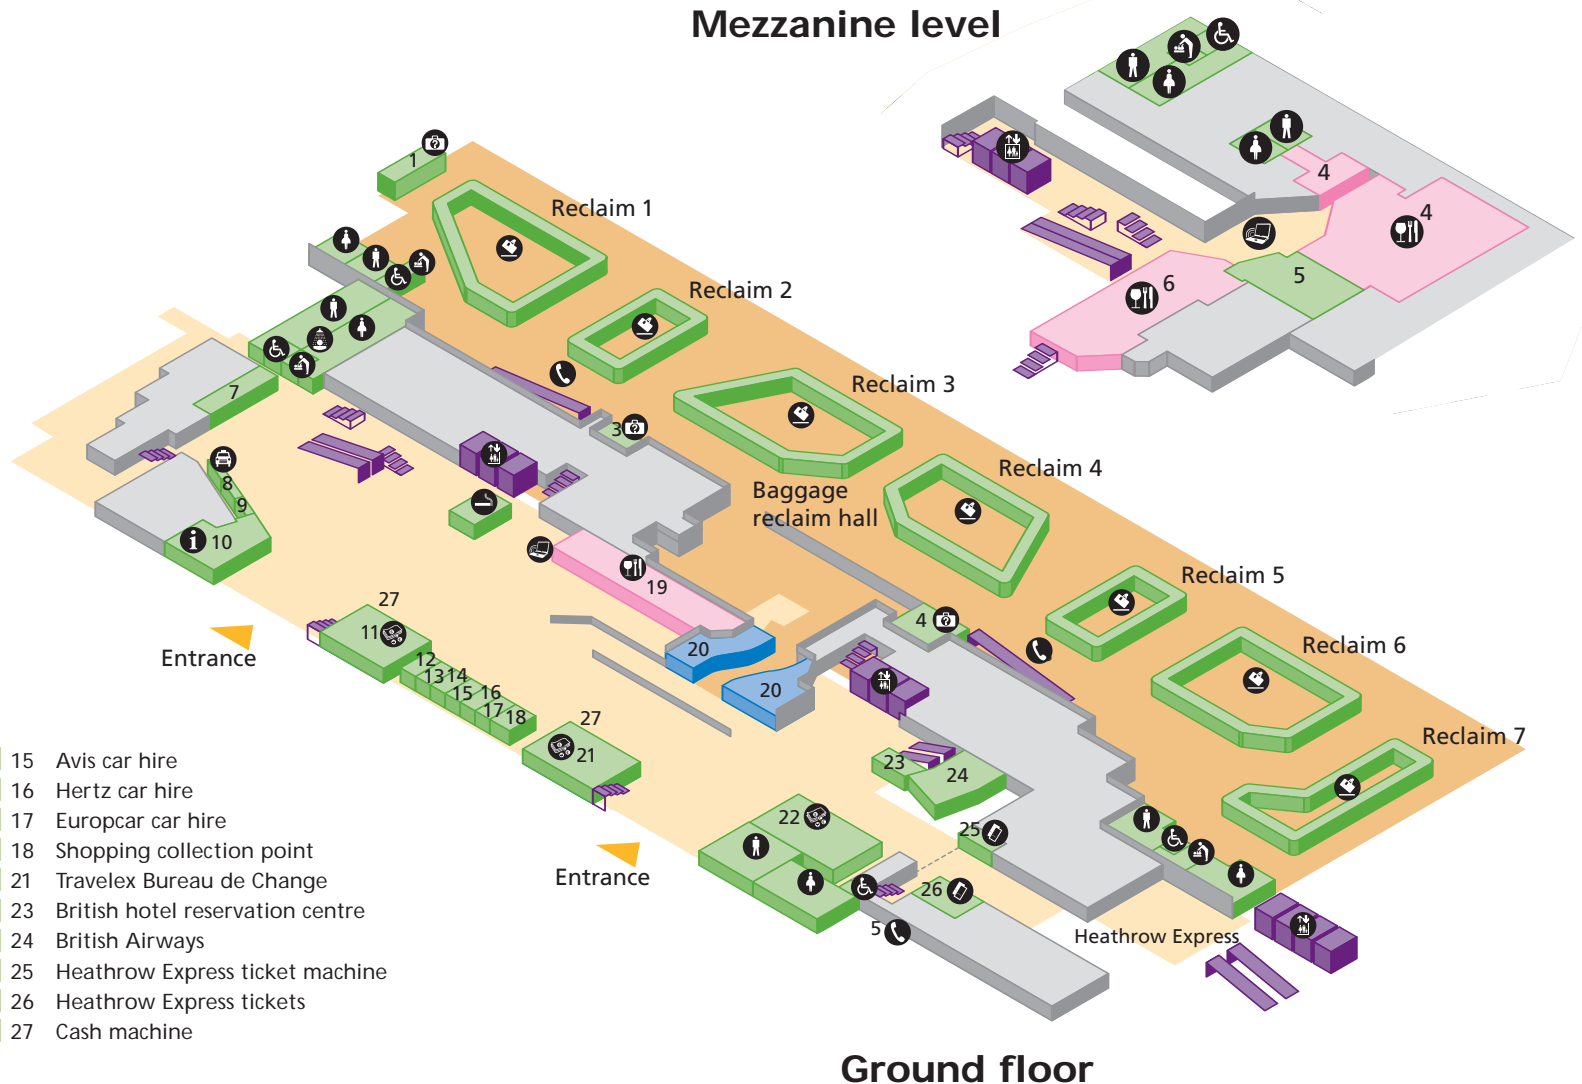

Shopping & restaurants

- 83 Caffé Nero
- 88 Sunglass Hut
- 89 Tie Rack
- 92 WHSmith
- 95 Boots
- 100 AMT Coffee Bar

Terminal 4 - Arrivals & mezzanine level

- Public areas
- Passenger areas

Services

- Accessible toilet
- Babycare
- Bar / Pub
- Baggage enquiries
- Baggage reclaim
- Bureau de Change
- Information
- Lift
- Shower
- Smoking area
- Taxi
- Ticket sales
- Toilet men
- Toilet women
- Wireless hotspot
- 1 British Airways baggage enquiries
- 3 Baggage enquiries
- 5 Voyager Entertainment
- 7 Excess baggage
- 8 Sky Diamond
- 9 British hotel reservation centre
- 10 Information desk
- 11 American Express Bureau de Change
- 12 Hotel link
- 13 Enterprise car hire
- 14 National car hire
- 15 Avis car hire
- 16 Hertz car hire
- 17 Europcar car hire
- 18 Shopping collection point
- 21 Travelex Bureau de Change
- 23 British hotel reservation centre
- 24 British Airways
- 25 Heathrow Express ticket machine
- 26 Heathrow Express tickets
- 27 Cash machine

Shopping & restaurants

- 4 Café Italia
- 6 Wetherspoon
- 19 Starbucks
- 20 Arrivals shop
- 22 WHSmith

Terminal 4 - Departures

- Public areas
- Passenger areas

Services

- Accessible toilet
- Airline lounge
- Bar / Pub
- Babycare
- Bureau de Change
- Information
- Lift
- Mailbox
- Restaurant / Café
- Shower
- Smoking area
- Toilet men
- Toilet women
- Wireless hotspot
- 20 Travelex Bureau de Change
- 30 Shopping Information Area
- 31 American Express Bureau de Change
- 32 Security desk
- 35 British Airways - Serenity Lounge
- 38 BA information desk
- 41 Travelex Bureau de Change
- 46 HM Customs & excise (for VAT refund)
- 57 American Express Bureau de Change
- 71 Multi Faith Prayer Area