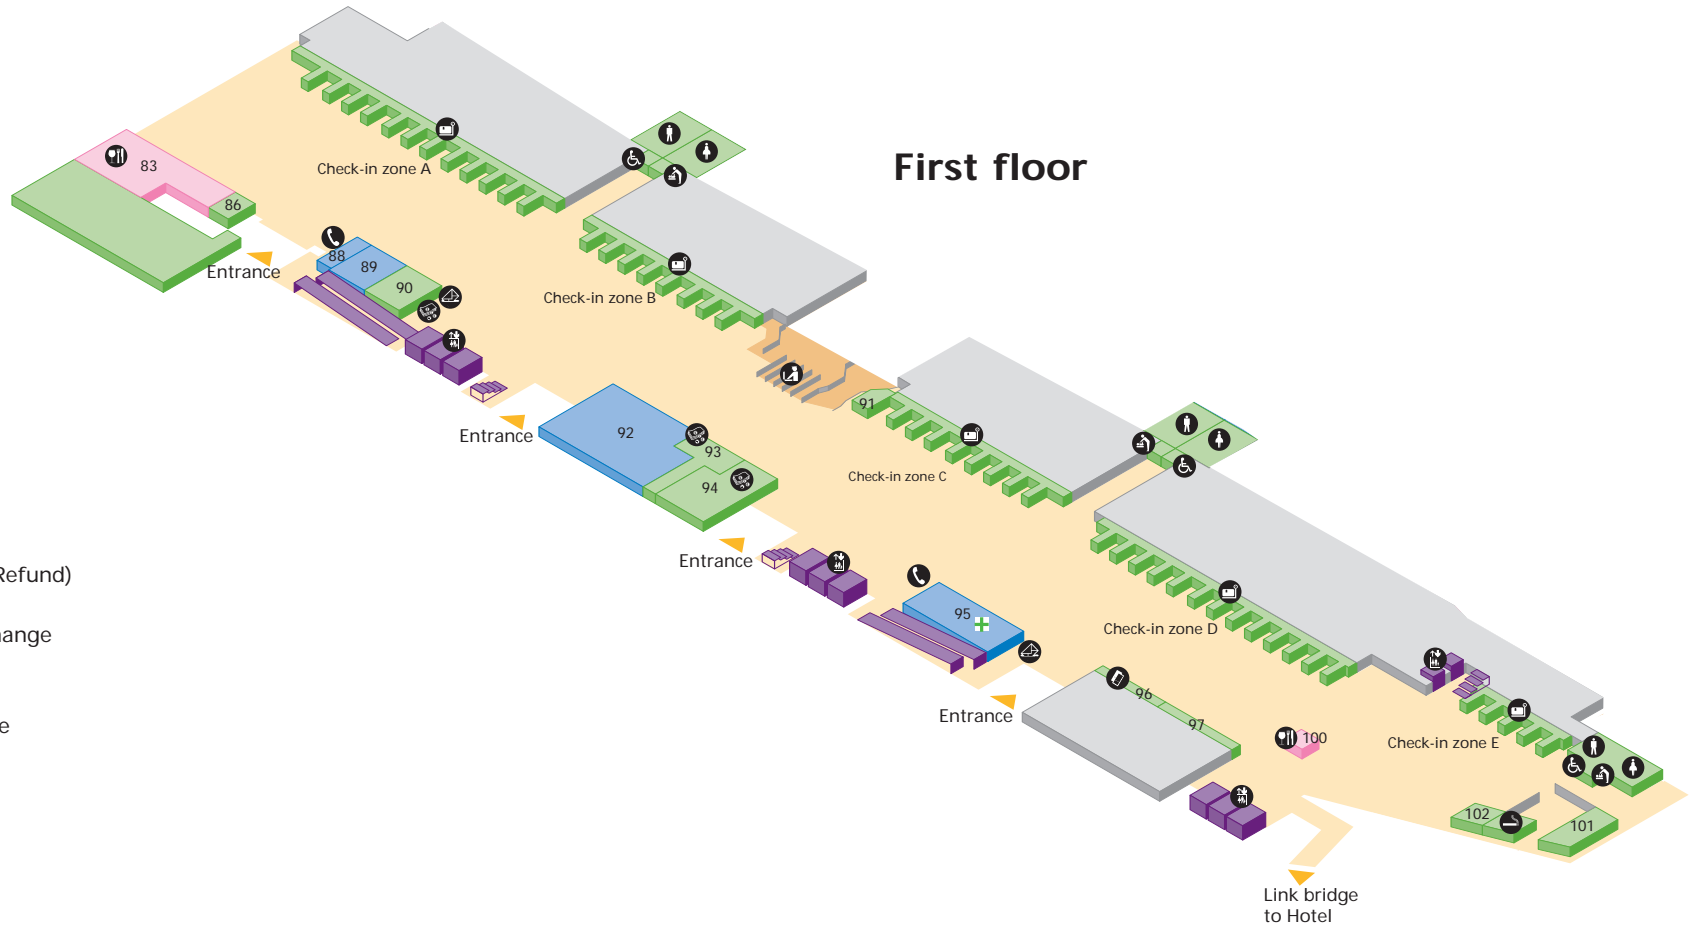

Shopping & restaurants

- 83 Caffé Nero
- 88 Sunglass Hut
- 89 Tie Rack
- 92 WHSmith
- 95 Boots
- 100 AMT Coffee Bar

Terminal 4 - Arrivals & mezzanine level

- Public areas
- Passenger areas

Services

- Accessible toilet
- Babycare
- Bar / Pub
- Baggage enquiries
- Baggage reclaim
- Bureau de Change
- Information
- Lift
- Shower
- Smoking area
- Taxi
- Ticket sales
- Toilet men
- Toilet women
- Wireless hotspot
- 1 British Airways baggage enquiries
- 3 Baggage enquiries
- 5 Voyager Entertainment
- 7 Excess baggage
- 8 Sky Diamond
- 9 British hotel reservation centre
- 10 Information desk
- 11 American Express Bureau de Change
- 12 Hotel link
- 13 Enterprise car hire
- 14 National car hire
- 15 Avis car hire
- 16 Hertz car hire
- 17 Europcar car hire
- 18 Shopping collection point
- 21 Travelex Bureau de Change
- 23 British hotel reservation centre
- 24 British Airways
- 25 Heathrow Express ticket machine
- 26 Heathrow Express tickets
- 27 Cash machine

Shopping & restaurants

- 4 Café Italia
- 6 Wetherspoon
- 19 Starbucks
- 20 Arrivals shop
- 22 WHSmith

Terminal 4 - Departures

- Public areas
- Passenger areas

Services

- Accessible toilet
- Airline lounge
- Bar / Pub
- Babycare
- Bureau de Change
- Information
- Lift
- Mailbox
- Restaurant / Café
- Shower
- Smoking area
- Toilet men
- Toilet women
- Wireless hotspot
- 20 Travelex Bureau de Change
- 30 Shopping Information Area
- 31 American Express Bureau de Change
- 32 Security desk
- 35 British Airways - Serenity Lounge
- 38 BA information desk
- 41 Travelex Bureau de Change
- 46 HM Customs & excise (for VAT refund)
- 57 American Express Bureau de Change
- 71 Multi Faith Prayer Area