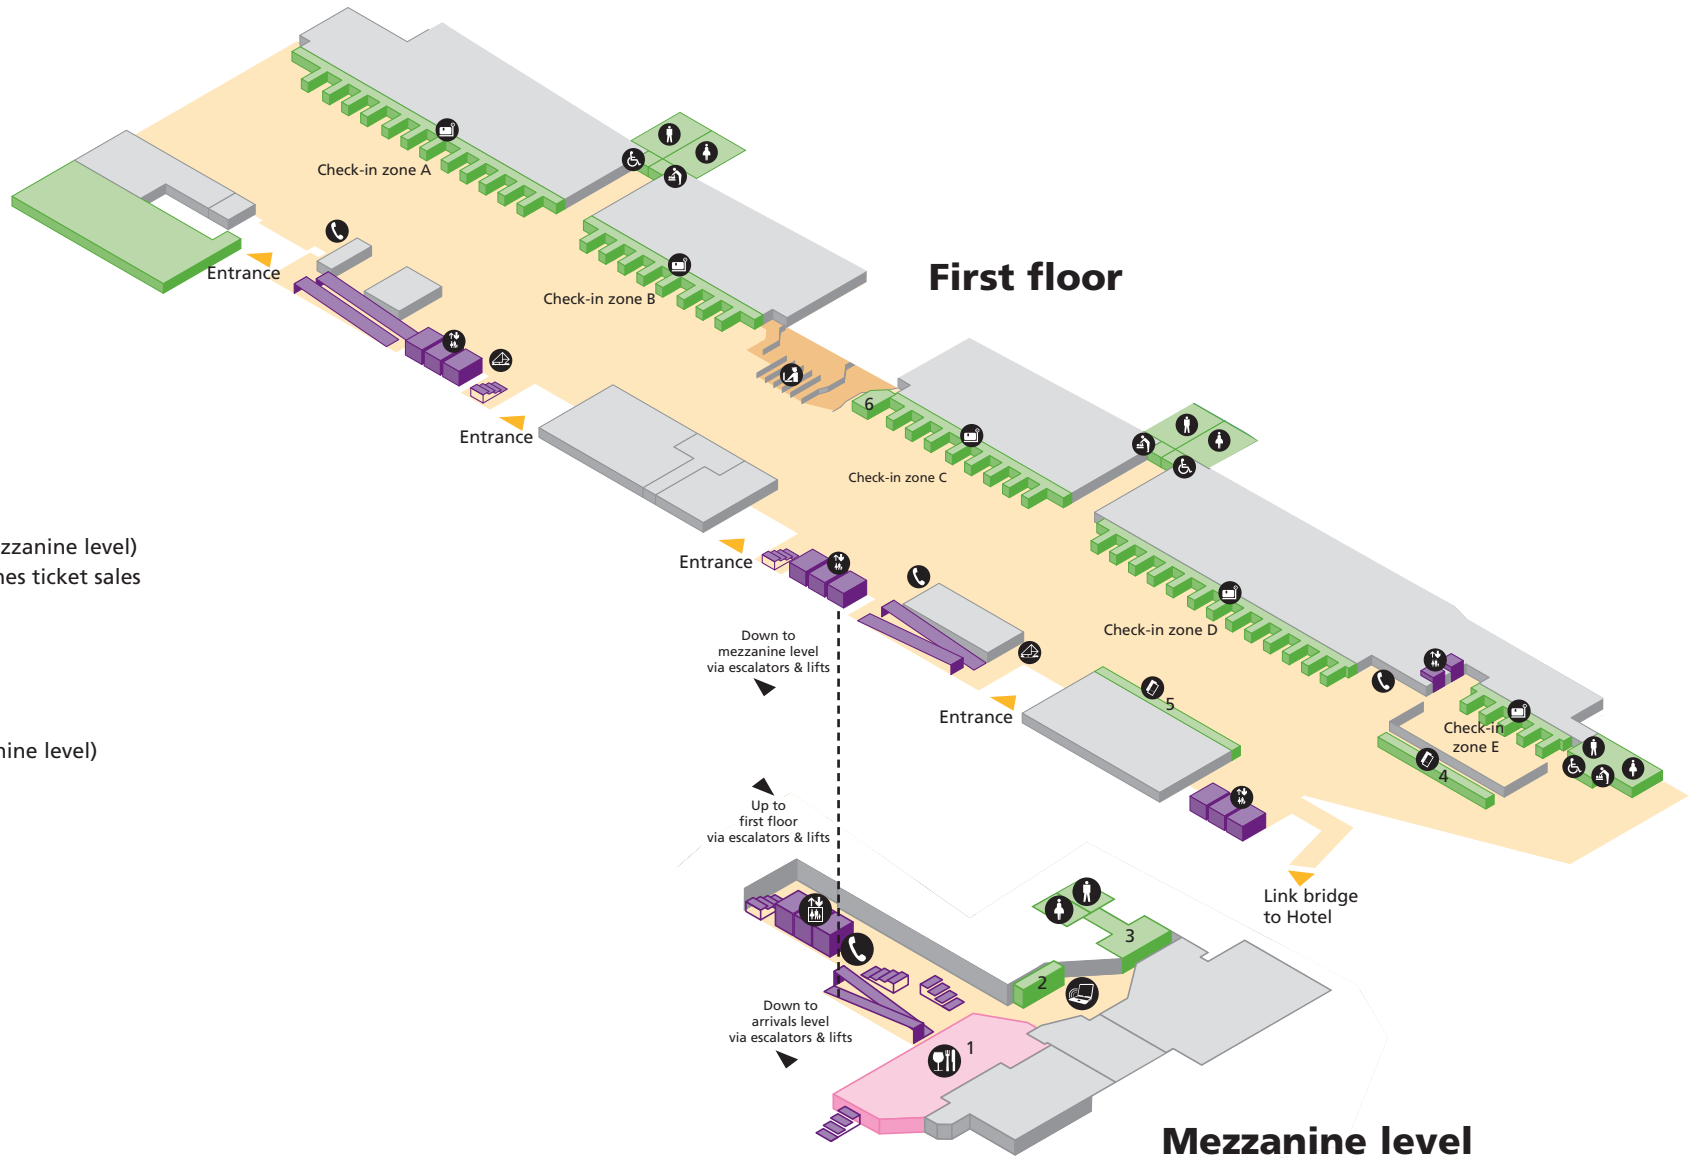

Terminal 4 - Check-in and mezzanine level

- Public areas
- Passenger areas

Services

-  Accessible toilet
-  Babycare
-  Check-in
-  Lift
-  Postbox
-  Restaurant / Café / Pub
-  Security
-  Telephone
-  Tickets
-  Toilet men
-  Toilet women
-  Internet (Mezzanine level)
-  Yotel (24 hour hotel rooms, Mezzanine level)
-  Delta Airlines/Continental Airlines ticket sales
-  Airline ticket sales
-  VAT returns

Shopping & restaurants

-  1 J D Wetherspoon – Bar (Mezzanine level)

Terminal 4 - Arrivals & mezzanine level

- Public areas
- Passenger areas

Services

-  Accessible toilet
-  Babycare
-  Restaurant / Café / Pub
-  Baggage enquiries
-  Baggage reclaim
-  Bureau de change
-  Cash machines
-  Information
-  Lift
-  Meeting point
-  Shower
-  Taxi
-  Ticket sales
-  Toilet men
-  Toilet women
-  Wireless hotspot
-  Internet (Mezzanine level)
-  Yotel (24 hour hotel rooms, Mezzanine level)
-  BA baggage enquiries
-  Baggage enquiries
-  Excess baggage/left luggage
-  Taxi information
-  Sky Diamond
-  British Hotel Reservation Centre (BHRC)
-  BAA information desk
-  Meeting point
-  American Express bureau de change

Shopping & restaurants

-  1 J D Wetherspoon – Bar (Mezzanine level)
-  22 WHSmith
-  26 World Duty Free (Arrivals only)
-  27 Starbucks

Terminal 4 - Departures

- Public areas
- Passenger areas

Services

- Accessible toilet
- Airline lounge
- Babycare
- Bureau de change
- Lift
- Postbox
- Restaurant / Café / Pub
- Shower
- Toilet men
- Toilet women
- Wireless hotspot
- 16 American Express bureau de change
- 20 Security desk
- 26 VAT returns
- 27 Travelex bureau de change
- 32 American Express bureau de change
- 42 Internet

Gates 1-6
AMT Coffee, Internet,
Multi faith prayer area
& Gate lounges

First floor

Gates 10-20, Garfunkel's
& Holideck lounge