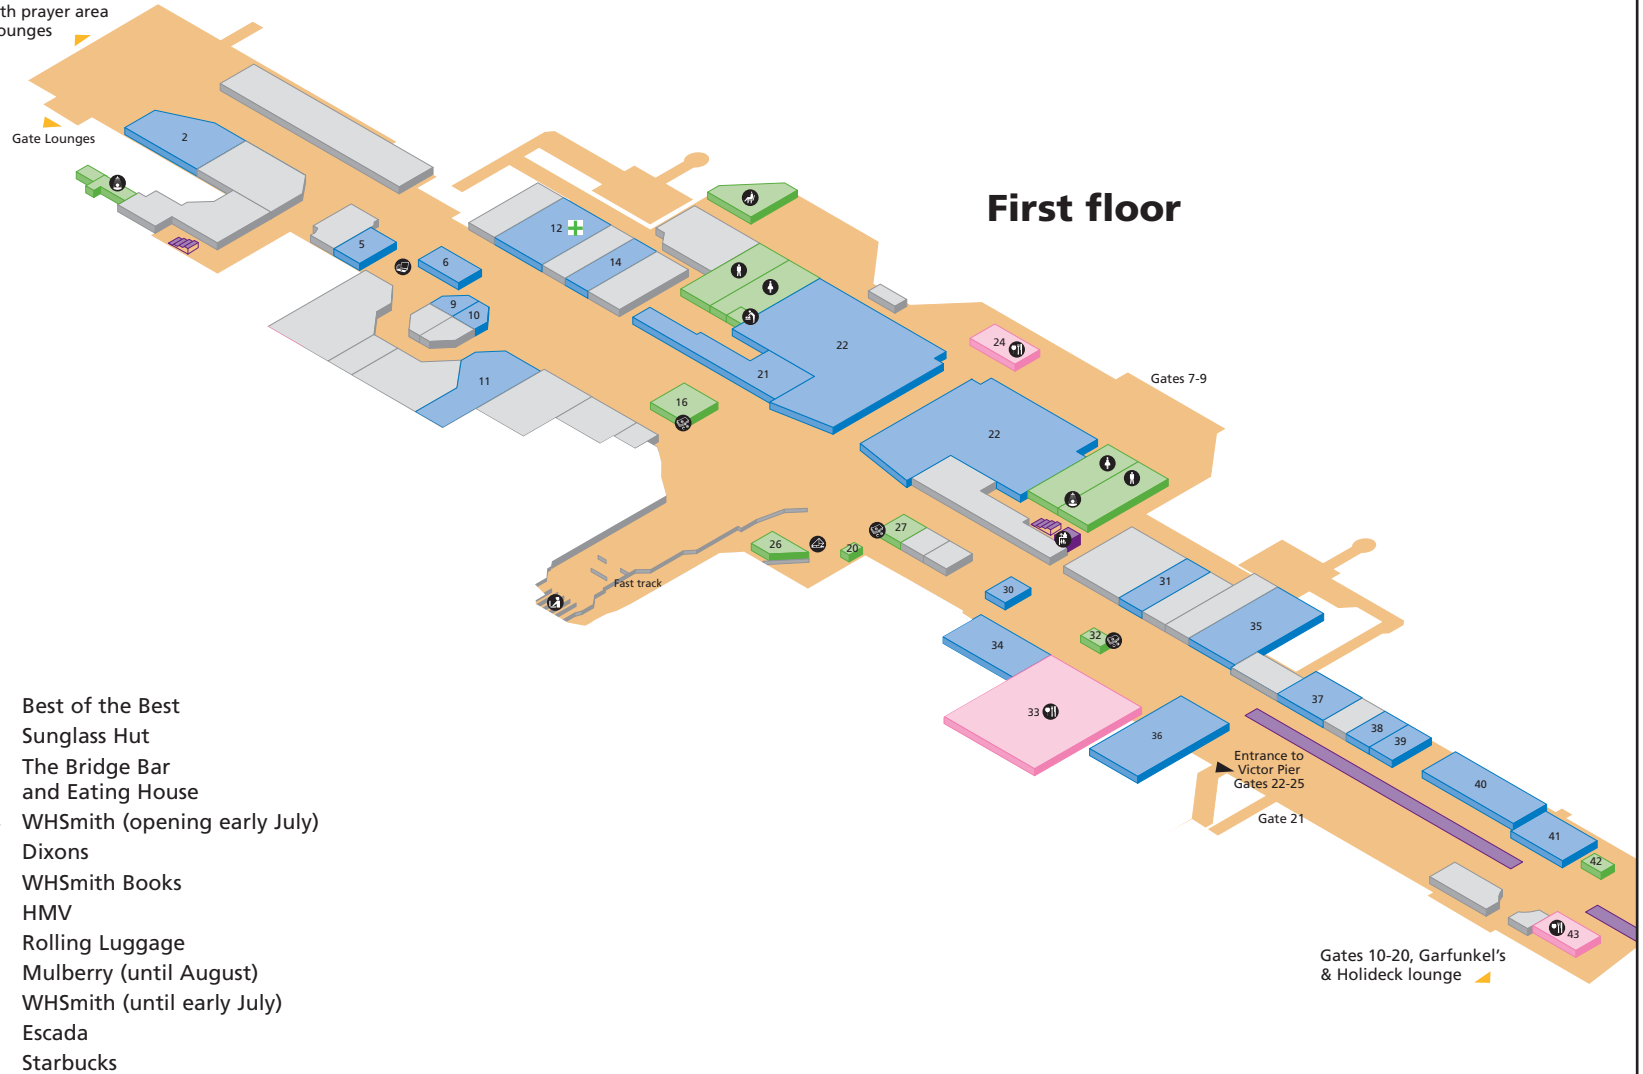

Terminal 4 - Check-in and mezzanine level

- Public areas
- Passenger areas

Services

-  Accessible toilet
-  Babycare
-  Check-in
-  Lift
-  Postbox
-  Restaurant / Café / Pub
-  Security
-  Telephone
-  Tickets
-  Toilet men
-  Toilet women
-  Internet (Mezzanine level)
-  Yotel (24 hour hotel rooms, Mezzanine level)
-  Delta Airlines/Continental Airlines ticket sales
-  Airline ticket sales
-  VAT returns

Shopping & restaurants

-  1 J D Wetherspoon – Bar (Mezzanine level)

Terminal 4 - Arrivals & mezzanine level

- Public areas
- Passenger areas

Services

-  Accessible toilet
-  Babycare
-  Restaurant / Café / Pub
-  Baggage enquiries
-  Baggage reclaim
-  Bureau de change
-  Cash machines
-  Information
-  Lift
-  Meeting point
-  Shower
-  Taxi
-  Ticket sales
-  Toilet men
-  Toilet women
-  Wireless hotspot
-  Internet (Mezzanine level)
-  Yotel (24 hour hotel rooms, Mezzanine level)
-  BA baggage enquiries
-  Baggage enquiries
-  Excess baggage/left luggage
-  Taxi information
-  Sky Diamond
-  British Hotel Reservation Centre (BHRC)
-  BAA information desk
-  Meeting point
-  American Express bureau de change

Shopping & restaurants

-  1 J D Wetherspoon – Bar (Mezzanine level)
-  22 WHSmith
-  26 World Duty Free (Arrivals only)
-  27 Starbucks

Terminal 4 - Departures

- Public areas
- Passenger areas

Services

- Accessible toilet
- Airline lounge
- Babycare
- Bureau de change
- Lift
- Postbox
- Restaurant / Café / Pub
- Shower
- Toilet men
- Toilet women
- Wireless hotspot
- 16 American Express bureau de change
- 20 Security desk
- 26 VAT returns
- 27 Travelex bureau de change
- 32 American Express bureau de change
- 42 Internet

Gates 1-6
AMT Coffee, Internet,
Multi faith prayer area
& Gate lounges

First floor

Gates 10-20, Garfunkel's
& Holideck lounge