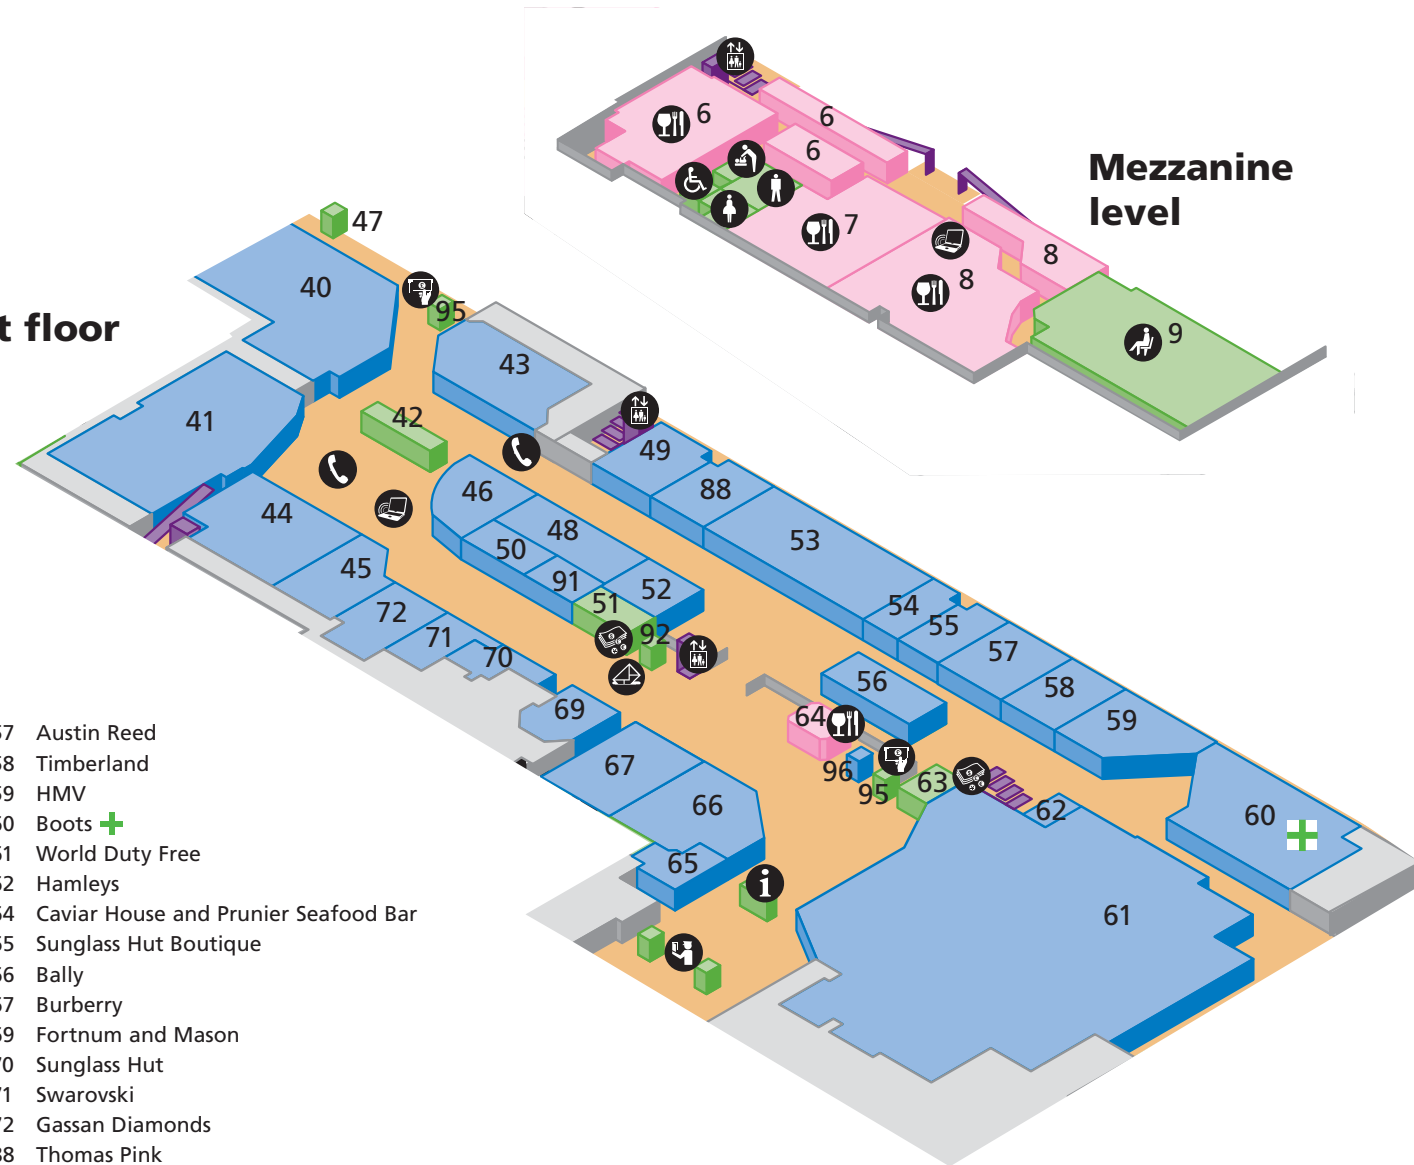

Terminal 2 - Departures

Passenger areas

Services

- Bureau de change
- Cash machines
- Information
- Lift
- Passports
- Restaurant/Café/Pub
- Telephone
- Wireless hotspot
- Postbox
- 9 Servisair lounge (Mezzanine level)
- 42 Spectrum Internet
- 47 Iris security scanner
- 51 Travelex bureau de change
- 63 ICE bureau de change
- 92 Airline information point & telephone
- 95 Cash machines

Shopping & restaurants

6 J D Wetherspoon (Mezzanine level)	57 Austin Reed
7 Caffè Nero (Mezzanine level)	58 Timberland
8 EstCaffe (Mezzanine level)	59 HMV
40 World Duty Free	60 Boots
41 Harrods	61 World Duty Free
43 Dixons Tax Free	62 Hamleys
44 The Perfume Gallery	64 Caviar House and Prunier Seafood Bar
45 Borders	65 Sunglass Hut Boutique
46 Rolling Luggage / Tumi	66 Bally
48 Case	67 Burberry
49 Glorious Britain	69 Fortnum and Mason
50 Tie Rack	70 Sunglass Hut
52 The Pen Shop	71 Swarovski
53 WHSmith	72 Gassan Diamonds
54 Barbour	88 Thomas Pink
55 World of Whiskies	91 Naturally Cashmere
56 Best Of The Best	96 Caviar House and Prunier

First floor

Mezzanine level