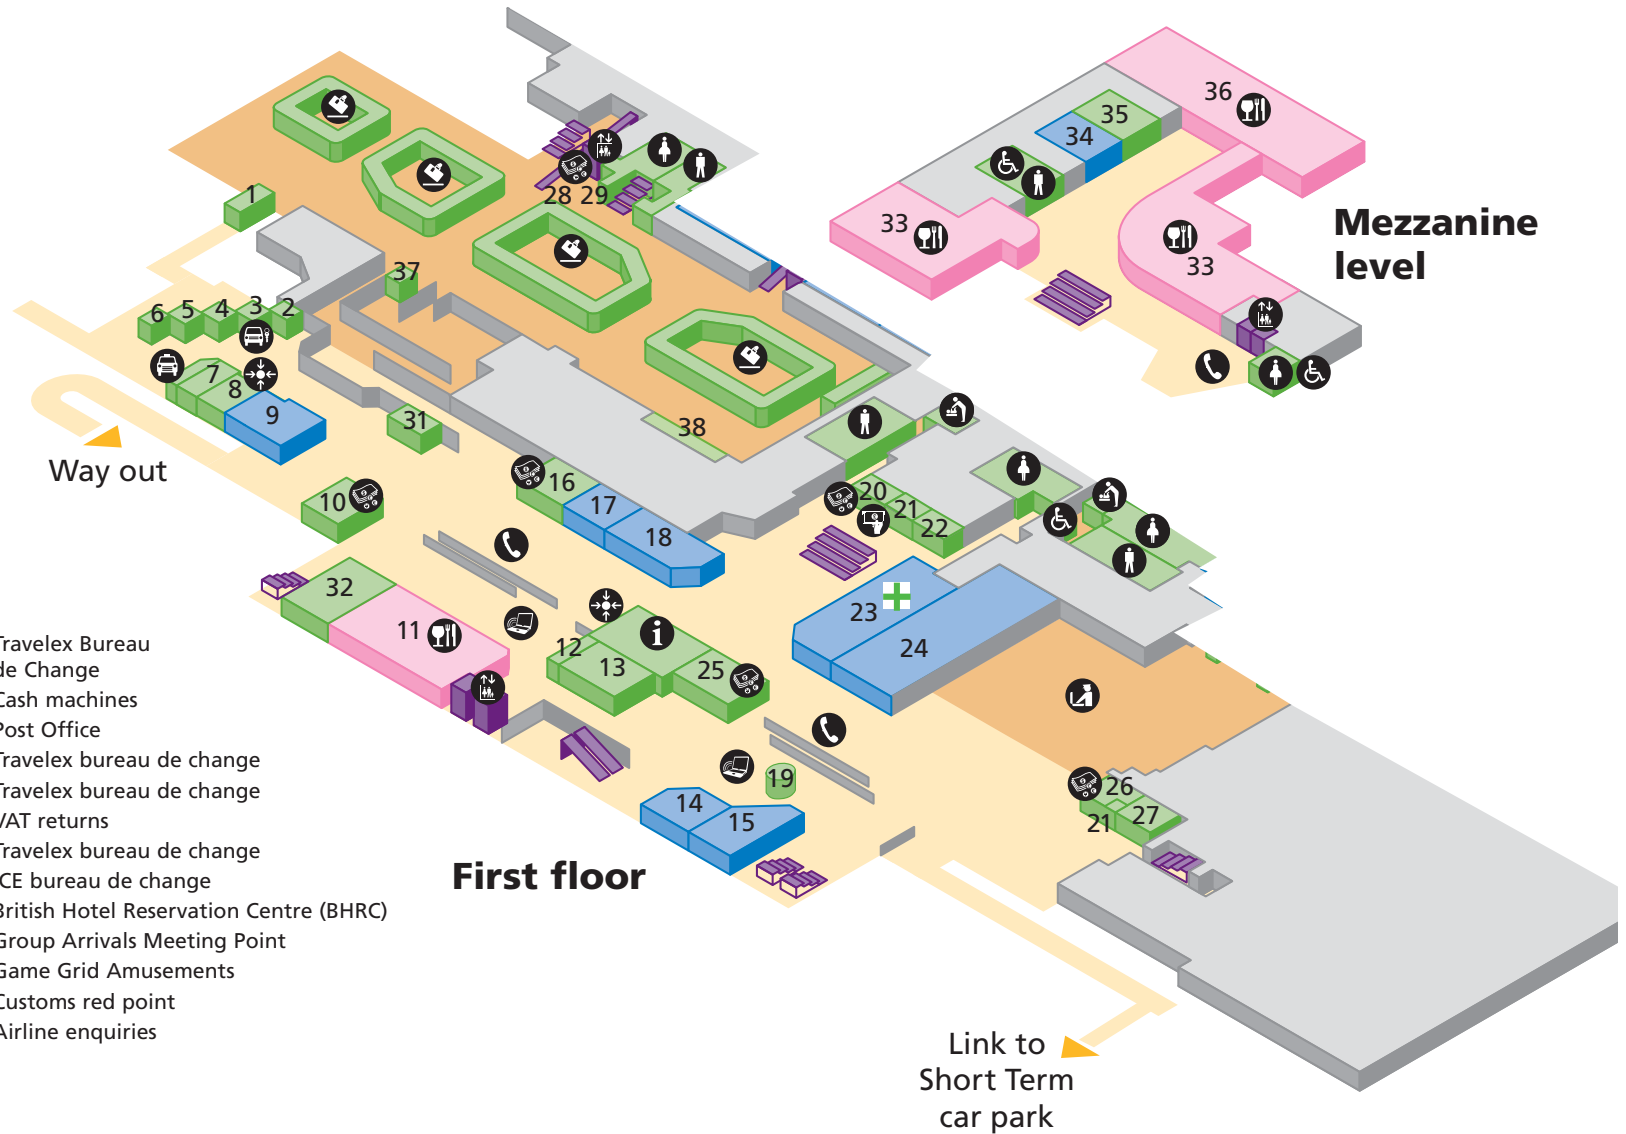

Terminal 2 - Arrivals

- Public areas
- Passenger areas

Services

- Babycare
- Baggage reclaim
- Bureau de change
- Car hire
- Cash machines
- Information
- Lift
- Meeting point/MeetMe™ service
- Restaurant/Café/Pub
- Security
- Taxi
- Toilet men
- Toilet women
- Wireless hotspot
- 1 Immigration enquiries
- 2 National Alamo
- 3 Hertz
- 4 Europcar
- 5 Avis
- 6 Enterprise
- 7 Budget
- 8 MeetMe™ service
- 10 Travelex bureau de change
- 12 Spectrum Internet
- 13 Reserved seating
- 16 Travelex bureau de change
- 19 Lufthansa business self check-in point
- 20 Travelex Bureau de Change
- 21 Cash machines
- 22 Post Office
- 25 Travelex bureau de change
- 26 Travelex bureau de change
- 27 VAT returns
- 28 Travelex bureau de change
- 29 ICE bureau de change
- 31 British Hotel Reservation Centre (BHRC)
- 32 Group Arrivals Meeting Point
- 35 Game Grid Amusements
- 37 Customs red point
- 38 Airline enquiries

Shopping & restaurants

- 9 WHSmith
- 11 Costa Coffee
- 14 Tie Rack
- 15 Body Shop
- 17 Accessorize
- 18 Whittard Of Chelsea
- 23 Boots
- 24 WHSmith
- 33 J D Wetherspoon Restaurant
- 34 Ladbrokes
- 36 Pizza Express (closing late July 2008)