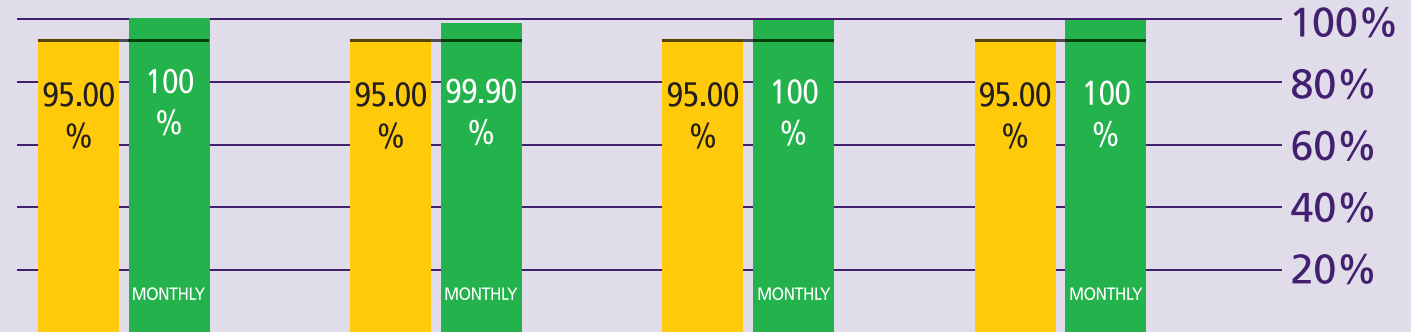

How are Immigration Performing?

August 2012

KEY TO PERFORMANCE

Non-EEA Immigration
waiting time 45 mins
queue < 45 mins

Based on 15min time periods measured

EEA Immigration
waiting time 25 mins
queue < 25 mins

Based on 15min time periods measured