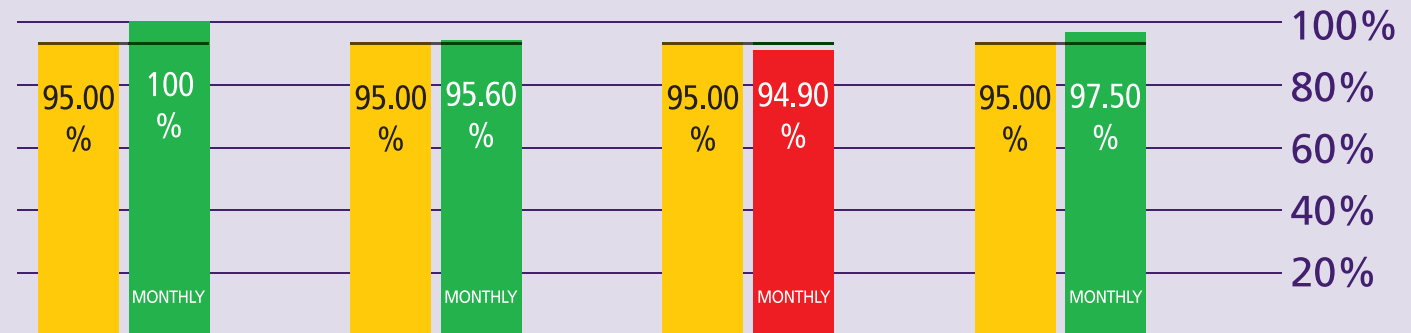

# How are Immigration Performing?

September 2012

## KEY TO PERFORMANCE

**Non-EEA Immigration**  
waiting time 45 mins  
queue < 45 mins

Based on 15min time periods measured

**EEA Immigration**  
waiting time 25 mins  
queue < 25 mins

Based on 15min time periods measured