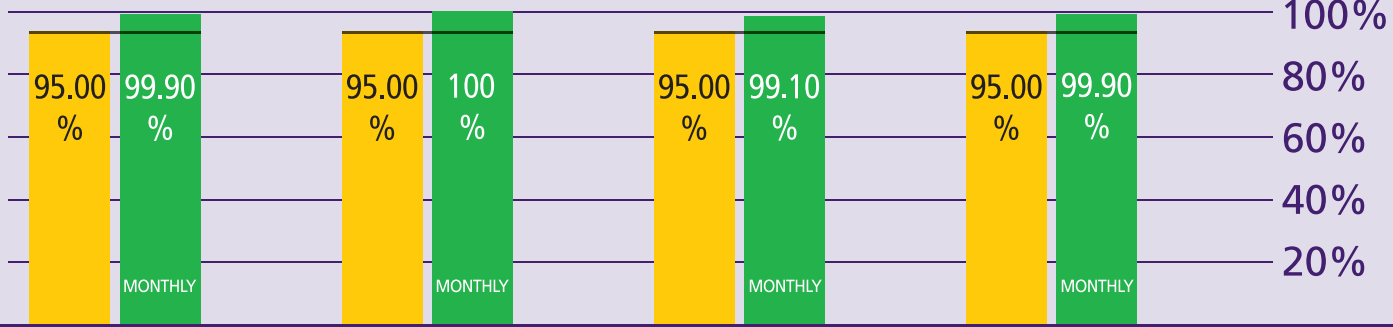

How are Immigration Performing?

October 2013

KEY TO PERFORMANCE

TARGET (Yellow box) TARGET ACHIEVED (Green box) BELOW TARGET (Red box)

Terminal 1 Terminal 3 Terminal 4 Terminal 5

Non-EEA Immigration
waiting time 45 mins
 queue < 45 mins

Based on 15min time periods measured

EEA Immigration
waiting time 25 mins
 queue < 25 mins

Based on 15min time periods measured