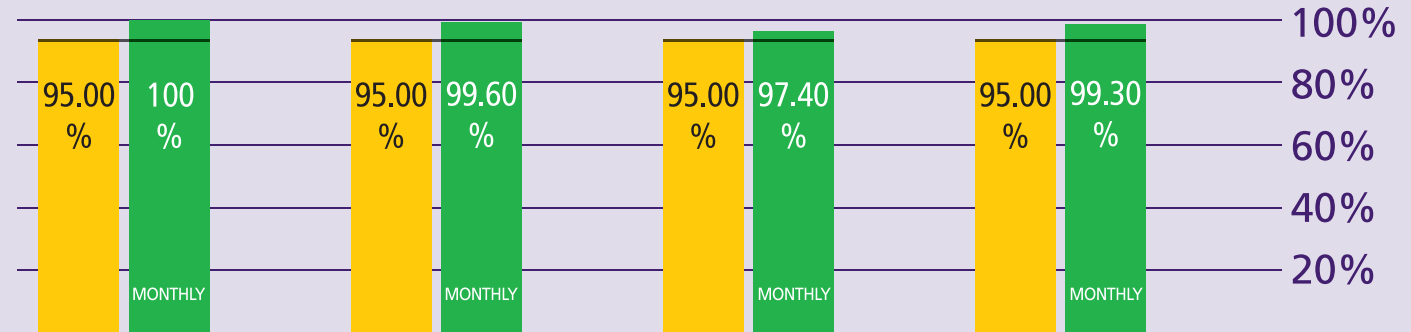

How are Immigration Performing?

September 2013

KEY TO PERFORMANCE

Non-EEA Immigration
waiting time 45 mins
queue < 45 mins

Based on 15min time periods measured

EEA Immigration
waiting time 25 mins
queue < 25 mins

Based on 15min time periods measured