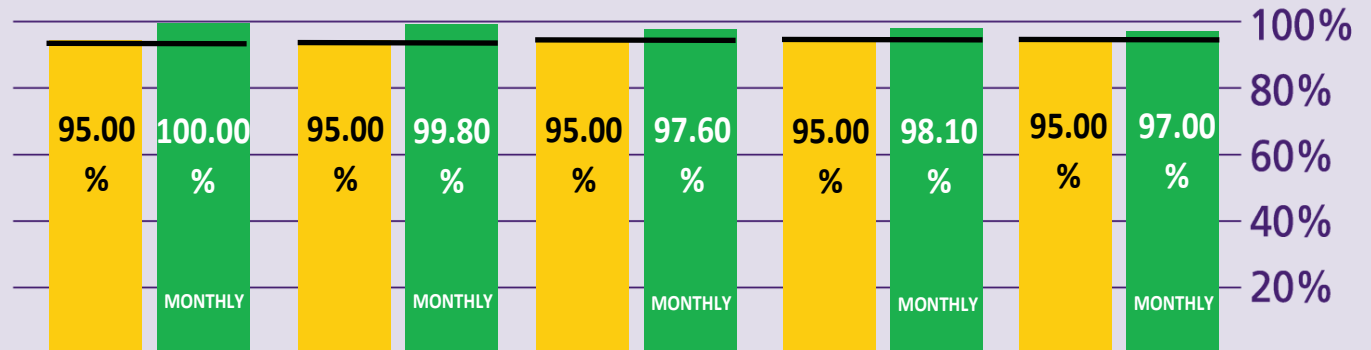

How are Immigration Performing?

August 2014

KEY TO PERFORMANCE

Non-EEA Immigration
waiting time 45 mins
queue < 45 mins

Based on 15min time periods measured

EEA Immigration
waiting time 25 mins
queue < 25 mins

Based on 15min time periods measured