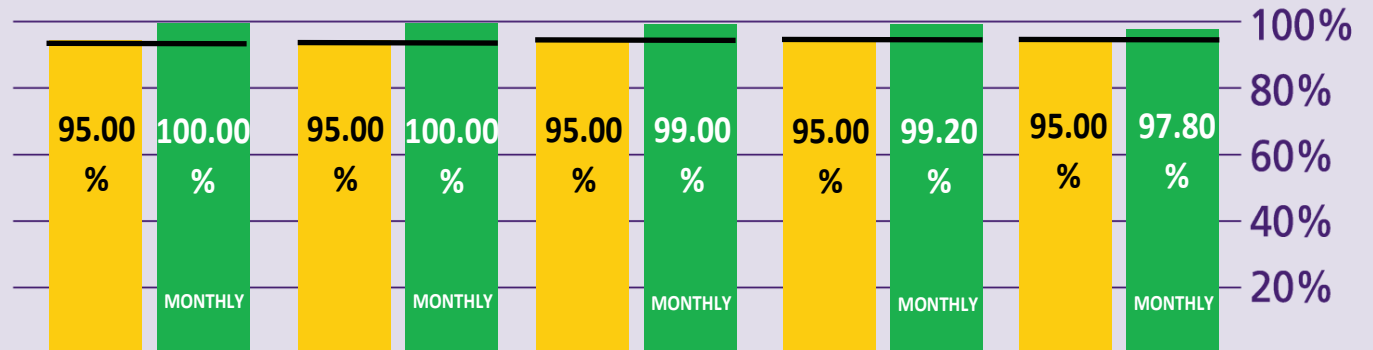

How are Immigration Performing?

July 2014

KEY TO PERFORMANCE

Non-EEA Immigration
waiting time 45 mins
queue < 45 mins

Based on 15min time periods measured

EEA Immigration
waiting time 25 mins
queue < 25 mins

Based on 15min time periods measured