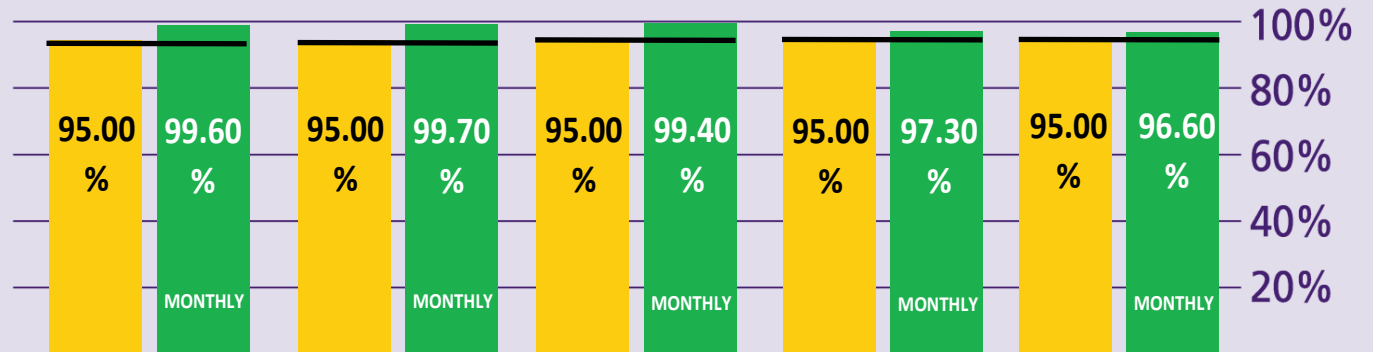

# How are Immigration Performing?

June 2014

## KEY TO PERFORMANCE

**Non-EEA Immigration**  
waiting time 45 mins  
queue < 45 mins

Based on 15min time periods measured

**EEA Immigration**  
waiting time 25 mins  
queue < 25 mins

Based on 15min time periods measured