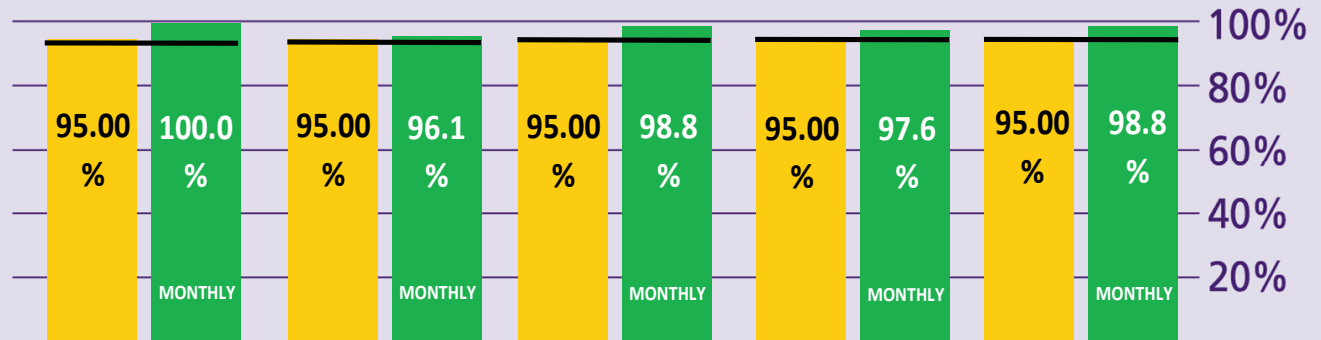

How are Immigration Performing?

June 2015

KEY TO PERFORMANCE

Non-EEA Immigration
 waiting time 45 mins
 queue < 45 mins

Based on 15min time periods measured

EEA Immigration
 waiting time 25 mins
 queue < 25 mins

Based on 15min time periods measured