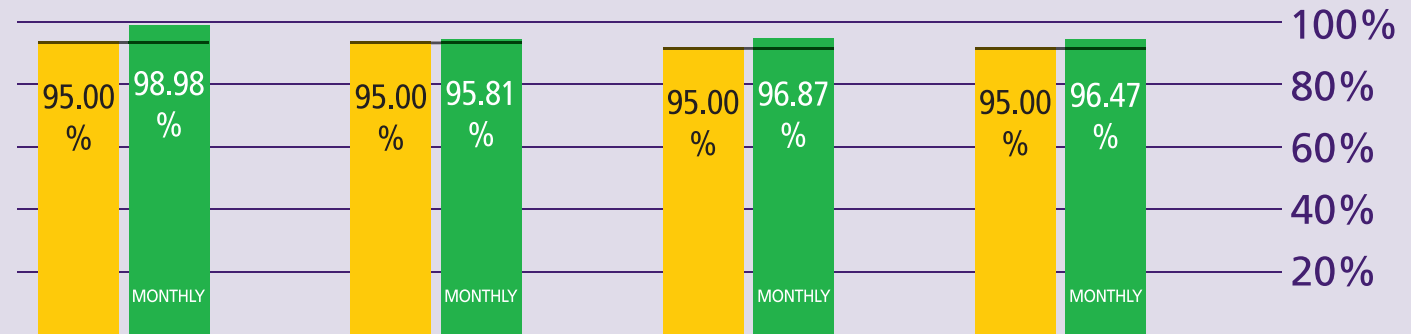

How are we performing?

August 2012

KEY TO PERFORMANCE

Security waiting time 5 mins
queue < 5mins

Based on 15min time periods measured

Security waiting time 10 mins
queue < 10mins

Based on 15min time periods measured