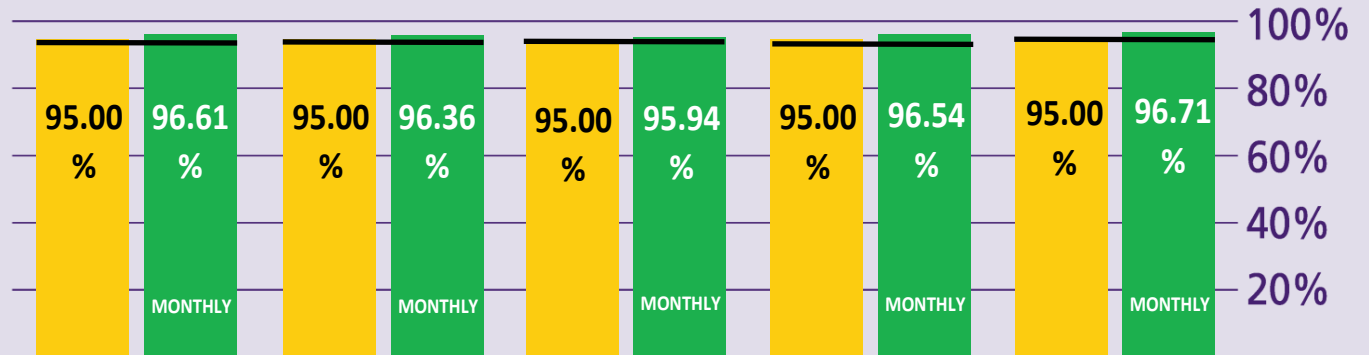

Terminal

2

Terminal

3

Terminal

4

Terminal

5

Security waiting
time 5 mins
queue < 5mins

Based on 15min time periods measured

Security waiting
time 10 mins
queue < 10mins

Based on 15min time periods measured