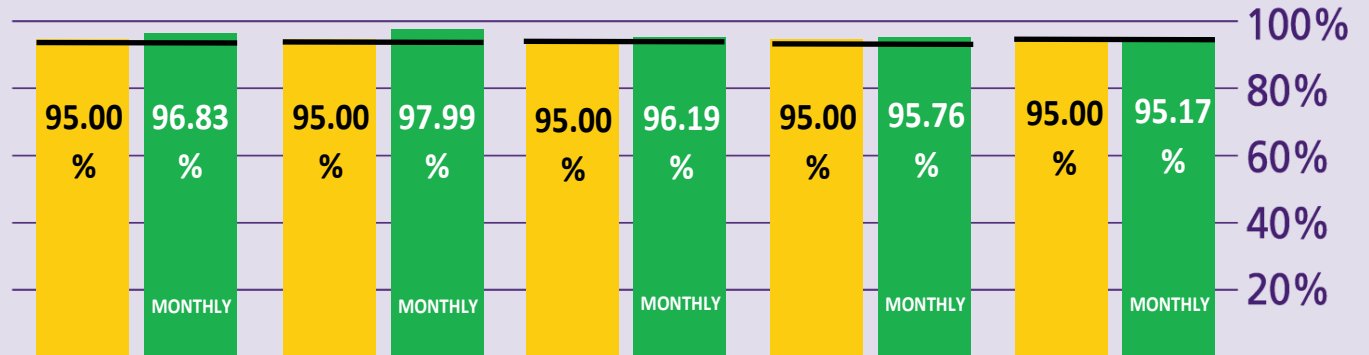

How are we performing?

June 2014

KEY TO PERFORMANCE

Security waiting time 5 mins
queue < 5mins

Based on 15min time periods measured

Security waiting time 10 mins
queue < 10mins

Based on 15min time periods measured