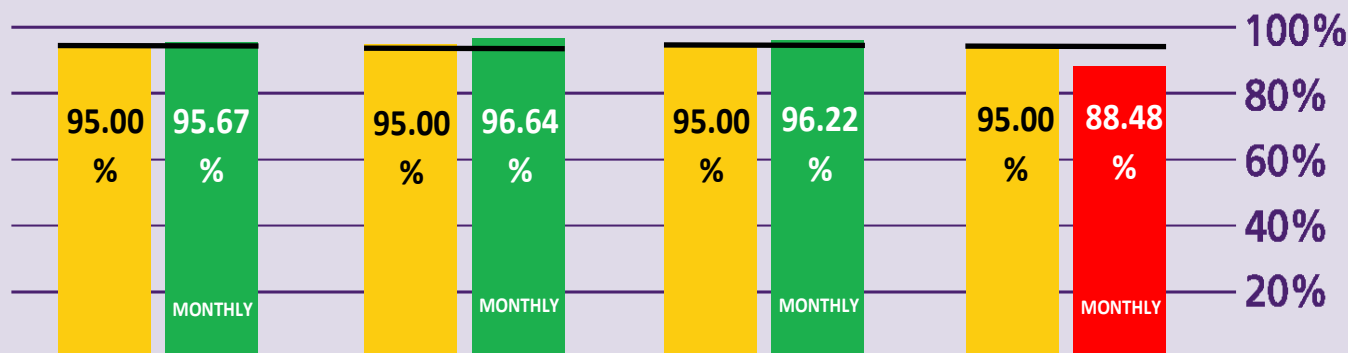

Terminal

4

Terminal

5

**Security waiting  
time 5 mins**  
queue < 5mins

Based on 15min time periods measured

**Security waiting  
time 10 mins**  
queue < 10mins

Based on 15min time periods measured