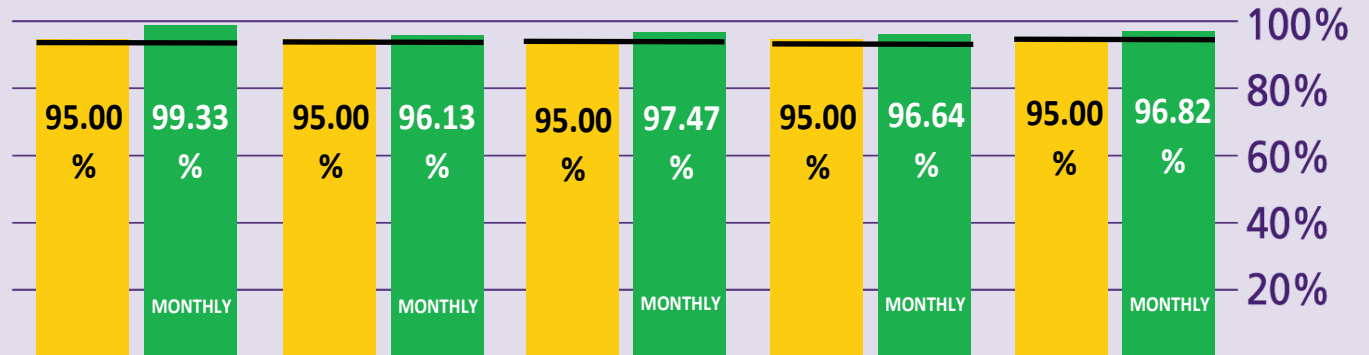

How are we performing?

October 2014
Provisional

KEY TO PERFORMANCE

Security waiting time 5 mins
queue < 5mins

Based on 15min time periods measured

Security waiting time 10 mins
queue < 10mins

Based on 15min time periods measured