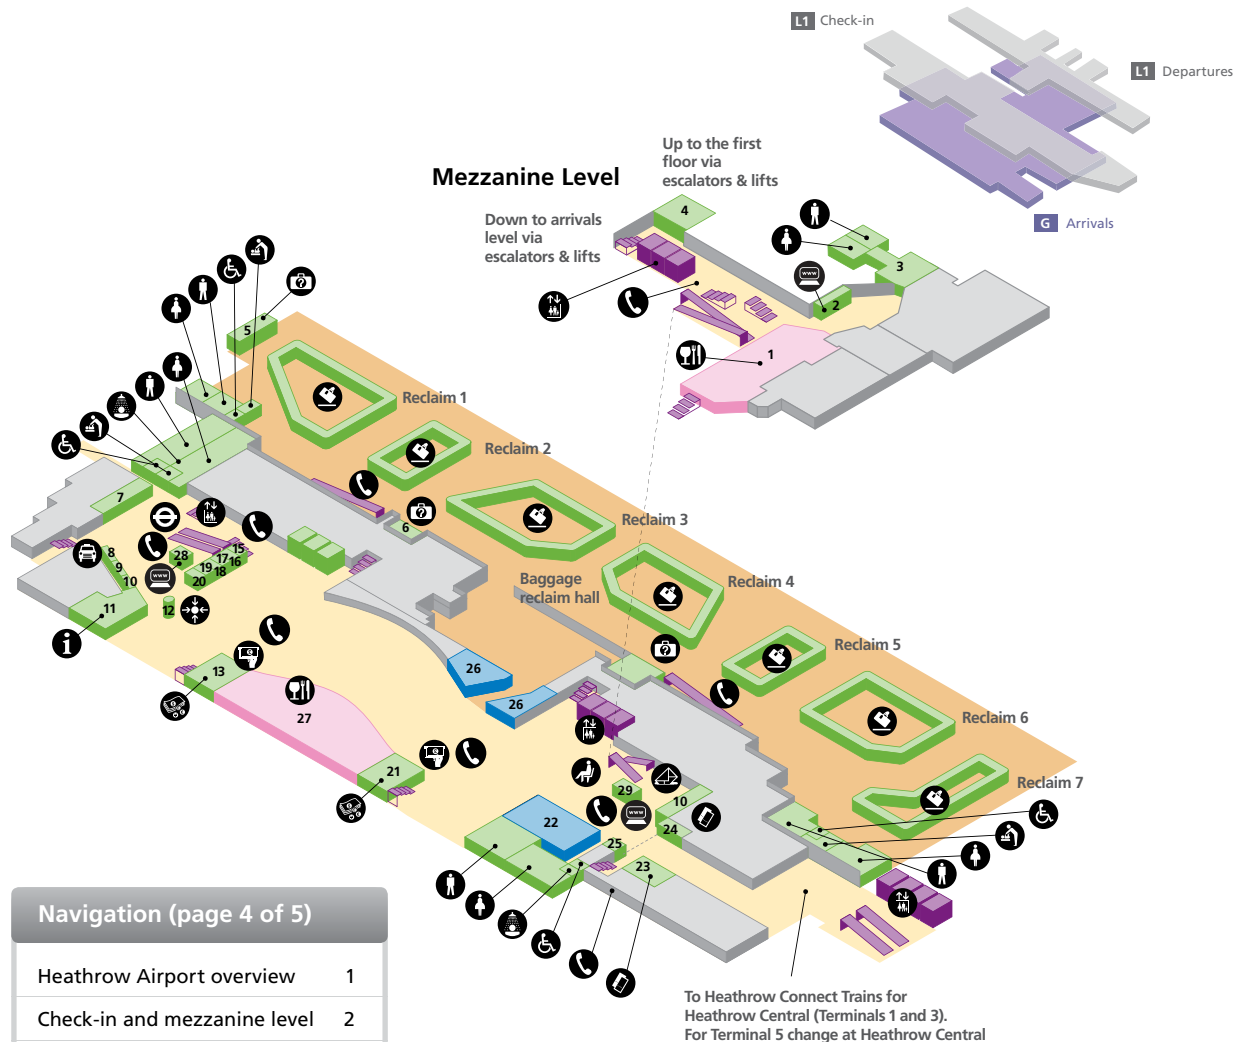

Food and drink

Caffé Nero	12	Café Rouge	7
J D Wetherspoon – Bar (Mezzanine level)	1		

- Accessible toilet
 - Multi-faith room
 - Toilet men
 - Babycare
 - Postbox
 - Toilet women
 - Cash machines
 - Restaurant / Café / Pub
 - Public areas
 - Check-in
 - Security
 - Passenger areas
 - Internet facility
 - Telephone
 - Lift
 - Tickets
- Boingo Wi-Fi is present throughout the terminal

Food and drink

Costa Coffee	24	Starbucks	45
Caviar House and Prunier Seafood Bar	32	The Bridge Bar and Eating House	33
Dining Street	8		

Navigation (page 3 of 5)

Heathrow Airport overview	1
Check-in and mezzanine level	2
Departures	3
Arrivals & mezzanine level	4
Onward travel – Arrivals	5

- Accessible toilet
- Airline lounge
- Baby care
- Bureau de change
- Cash machines
- Drinking water
- Internet facility
- Lift
- Boingo Wi-Fi is present throughout the terminal
- Postbox
- Restaurant / Café / Pub
- Security
- Shower
- Toilet men
- Toilet women
- Public areas
- Passenger areas

Terminal 4

Arrivals & mezzanine level (Ground Floor)

Terminal 4 plan

Navigation (page 4 of 5)

Heathrow Airport overview	1
Check-in and mezzanine level	2
Departures	3
Arrivals & mezzanine level	4
Onward travel – Arrivals	5