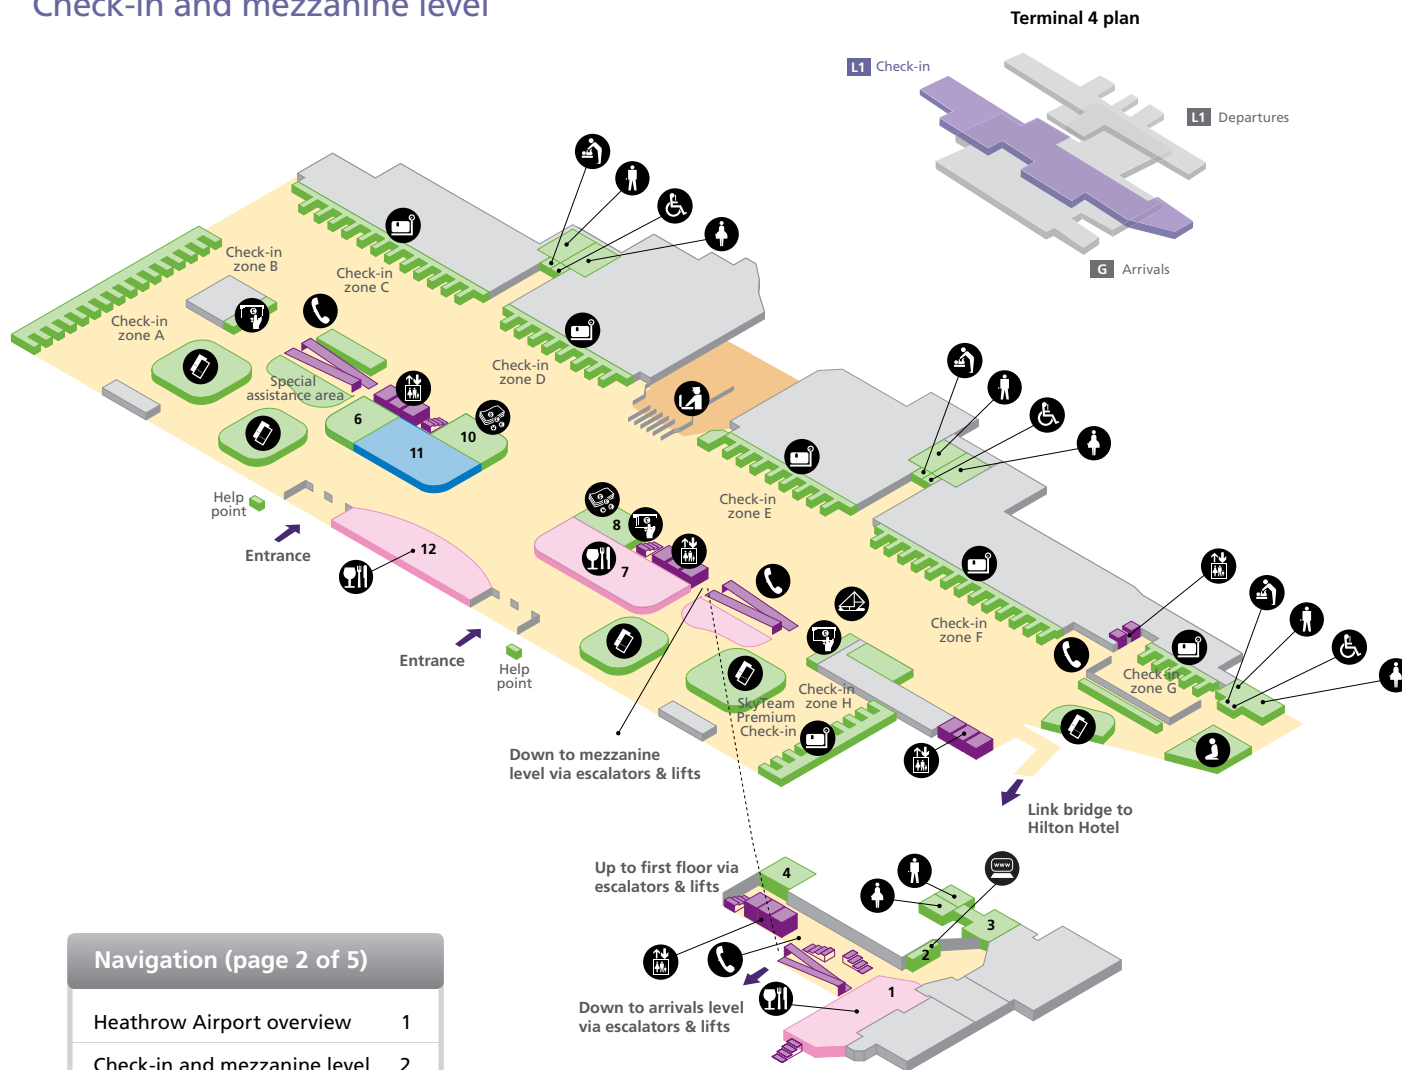

Heathrow Airport

Overview

Navigation (page 1 of 5)	
Heathrow Airport overview	1
Check-in and mezzanine level	2
Departures	3
Arrivals & mezzanine level	4
Onward travel – Arrivals	5

Terminal 4

Check-in and mezzanine level

Navigation (page 2 of 5)

Heathrow Airport overview	1
Check-in and mezzanine level	2
Departures	3
Arrivals & mezzanine level	4
Onward travel – Arrivals	5

Shopping

WHSmith	11
---------	----

Services

American Express	8	Internet (Mezzanine level)	2
Customs for VAT returns	4	Travelex	10
Excess baggage	6	Yotel (24 hour hotel rooms, Mezzanine level)	3

Food and drink

Caffé Nero	12	Café Rouge	7
J D Wetherspoon – Bar (Mezzanine level)	1		

- Accessible toilet
 - Multi-faith room
 - Toilet men
 - Babycare
 - Postbox
 - Toilet women
 - Cash machines
 - Restaurant / Café / Pub
 - Public areas
 - Check-in
 - Security
 - Passenger areas
 - Internet facility
 - Telephone
 - Lift
 - Tickets
- Boingo Wi-Fi is present throughout the terminal

Terminal 4

Arrivals & mezzanine level (Ground Floor)

Terminal 4 plan

Navigation (page 4 of 5)

Heathrow Airport overview	1
Check-in and mezzanine level	2
Departures	3
Arrivals & mezzanine level	4
Onward travel – Arrivals	5