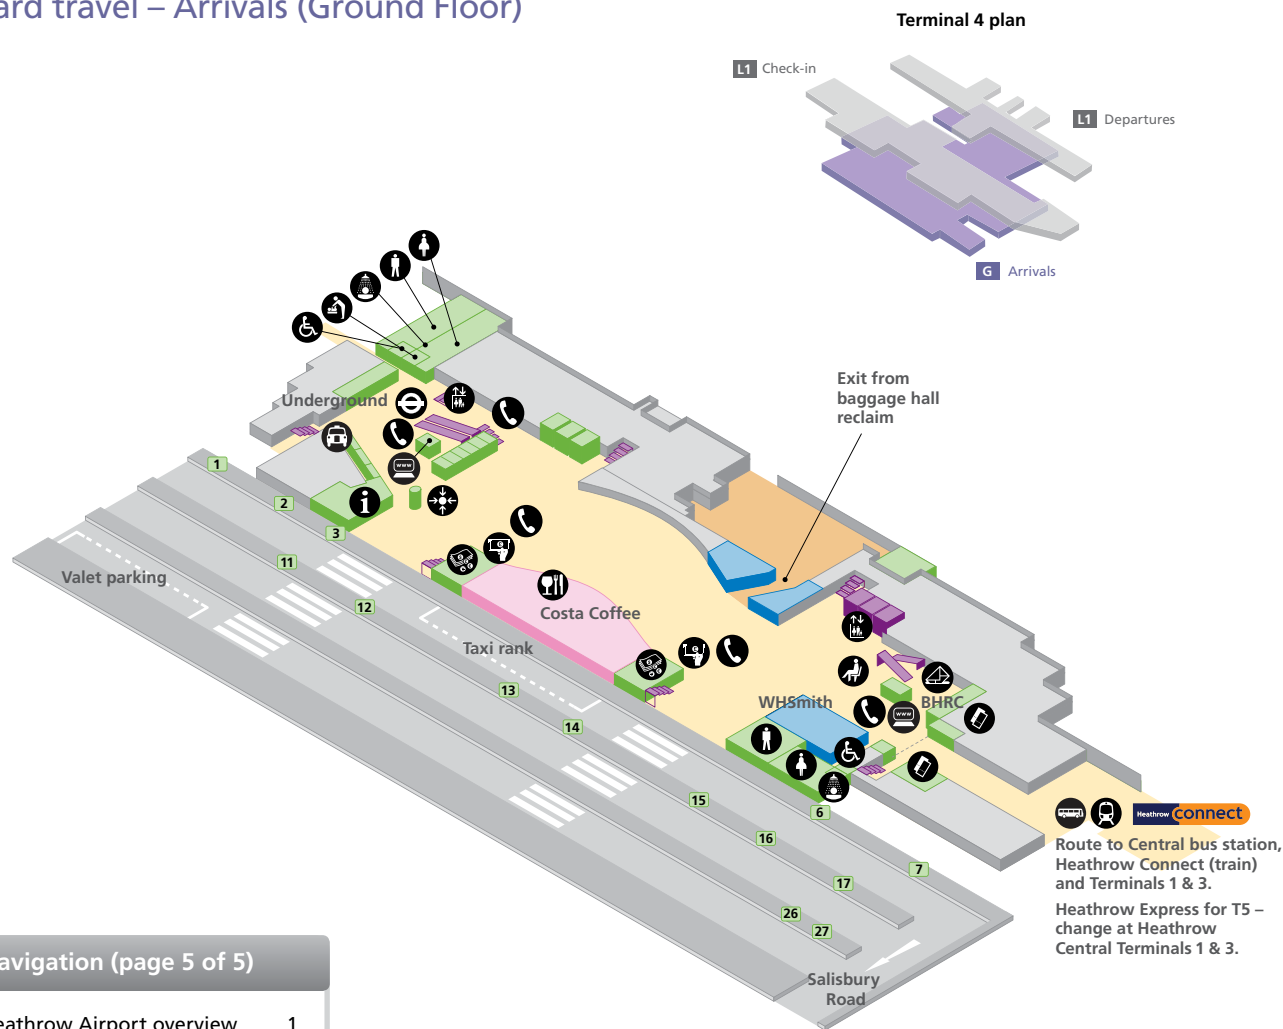

Terminal 4

Onward travel – Arrivals (Ground Floor)

Bus and coach stop allocation

Business parking	3	Car Rental (off airport):	
dot2dot	11	Dollar Thrifty, Sixt	26
Express Coach – National Express	13 14	Car Rental (on airport):	
Group travel – pick up	16 17	Avis Budget, Enterprise, Europcar/National/Alamo, Hertz	1 2
Group travel – set down	15	Off airport Parking companies:	
Help Bus	3	Economy, Purple Parking, Quality Airport Parking, Reeds, UB8/Happydays	27
Hotel Hoppa	12	Taxi Rank (between 3 & 6)	
Local bus 482, 490, 555, 557	6 7		
Long stay parking	3		
Transport for London (TfL) – drop/stand	6 7		

- Accessible toilet
- Babycare
- Bus station
- Bureau de change
- Cash machines
- Internet facility
- Information
- Boingo Wi-Fi is present throughout the terminal
- Lift
- Meeting point
- Postbox
- Restaurant / Café / Pub
- Seating
- Shower
- Taxi
- Telephone
- Toilet men
- Toilet women
- Train station
- Underground
- Public areas
- Passenger areas

Navigation (page 5 of 5)

Heathrow Airport overview	1
Check-in and mezzanine level	2
Departures	3
Arrivals & mezzanine level	4
Onward travel – Arrivals	5