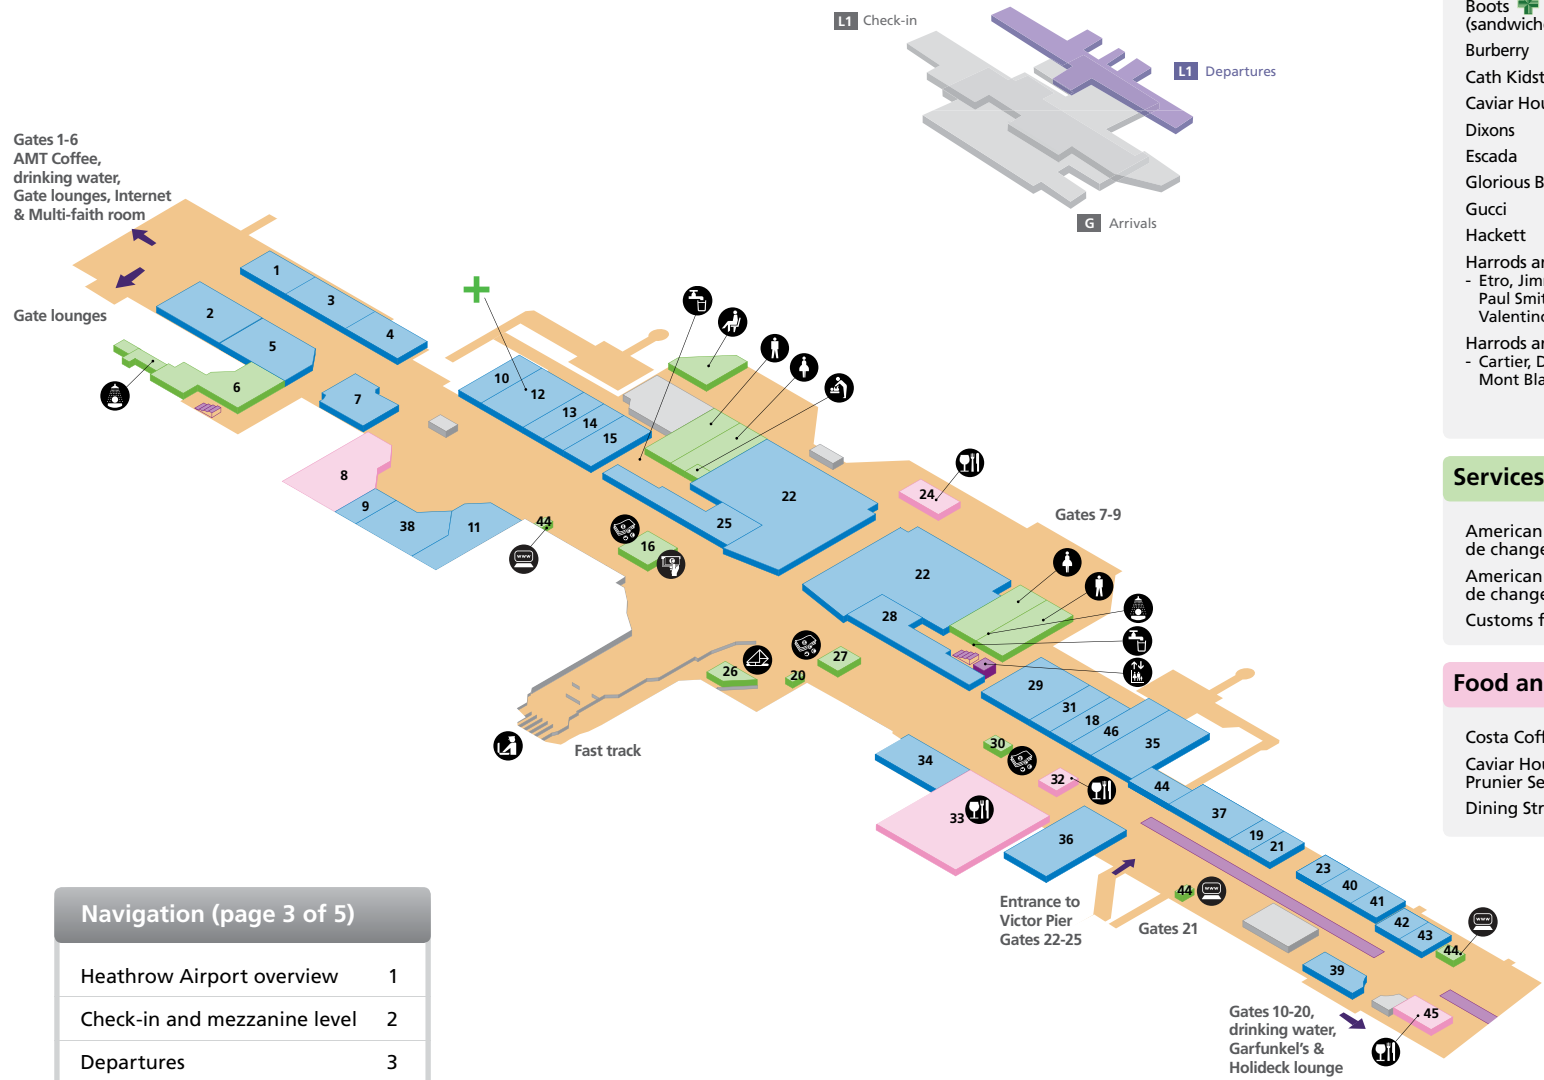

Terminal 4

Departures (first floor)

Shopping

Bally	11	Harrods	29
Beauty Studio	10	- Signature Store and Food Hall	
Boots (sandwiches and snacks)	12	HMV	37
Burberry	7	Jo Malone	42
Cath Kidston	9	Links of London	4
Caviar House and Prunier Shop	43	LK Bennett	38
Dixons	35	Mulberry	13
Escada	1	Rituals	41
Glorious Britain	23	Rolling Luggage/Tumi	21
Gucci	3	Simply Chocolates	19
Hackett	46	Sunglass Hut	31
Harrods and Harrods Boutiques - Etro, Jimmy Choo, Michael Kors, Paul Smith, Roberto Cavalli, Valentino	25	Swarovski	40
Harrods and Harrods Boutiques - Cartier, Dunhill, Ferragamo, Mont Blanc, Zegna,	28	Thomas Pink	14
		Tie Rack	44
		Watches of Switzerland	15
		WHSmith	2 34
		WHSmith Bookshop	36
		World Duty Free	5 22 39
		World of Whiskies	18

Services

American Express bureau de change	30	Internet	44
American Express bureau de change and cash machines	16	Security desk	20
Customs for VAT returns	26	Transfer area	6
		Travelex bureau de change	27

Food and drink

Costa Coffee	24	Starbucks	45
Caviar House and Prunier Seafood Bar	32	The Bridge Bar and Eating House	33
Dining Street	8		

Navigation (page 3 of 5)

Heathrow Airport overview	1
Check-in and mezzanine level	2
Departures	3
Arrivals & mezzanine level	4
Onward travel – Arrivals	5

- Accessible toilet
- Airline lounge
- Baby care
- Bureau de change
- Cash machines
- Drinking water
- Internet facility
- Lift
- Boingo Wi-Fi is present throughout the terminal
- Postbox
- Restaurant / Café / Pub
- Security
- Shower
- Toilet men
- Toilet women
- Public areas
- Passenger areas