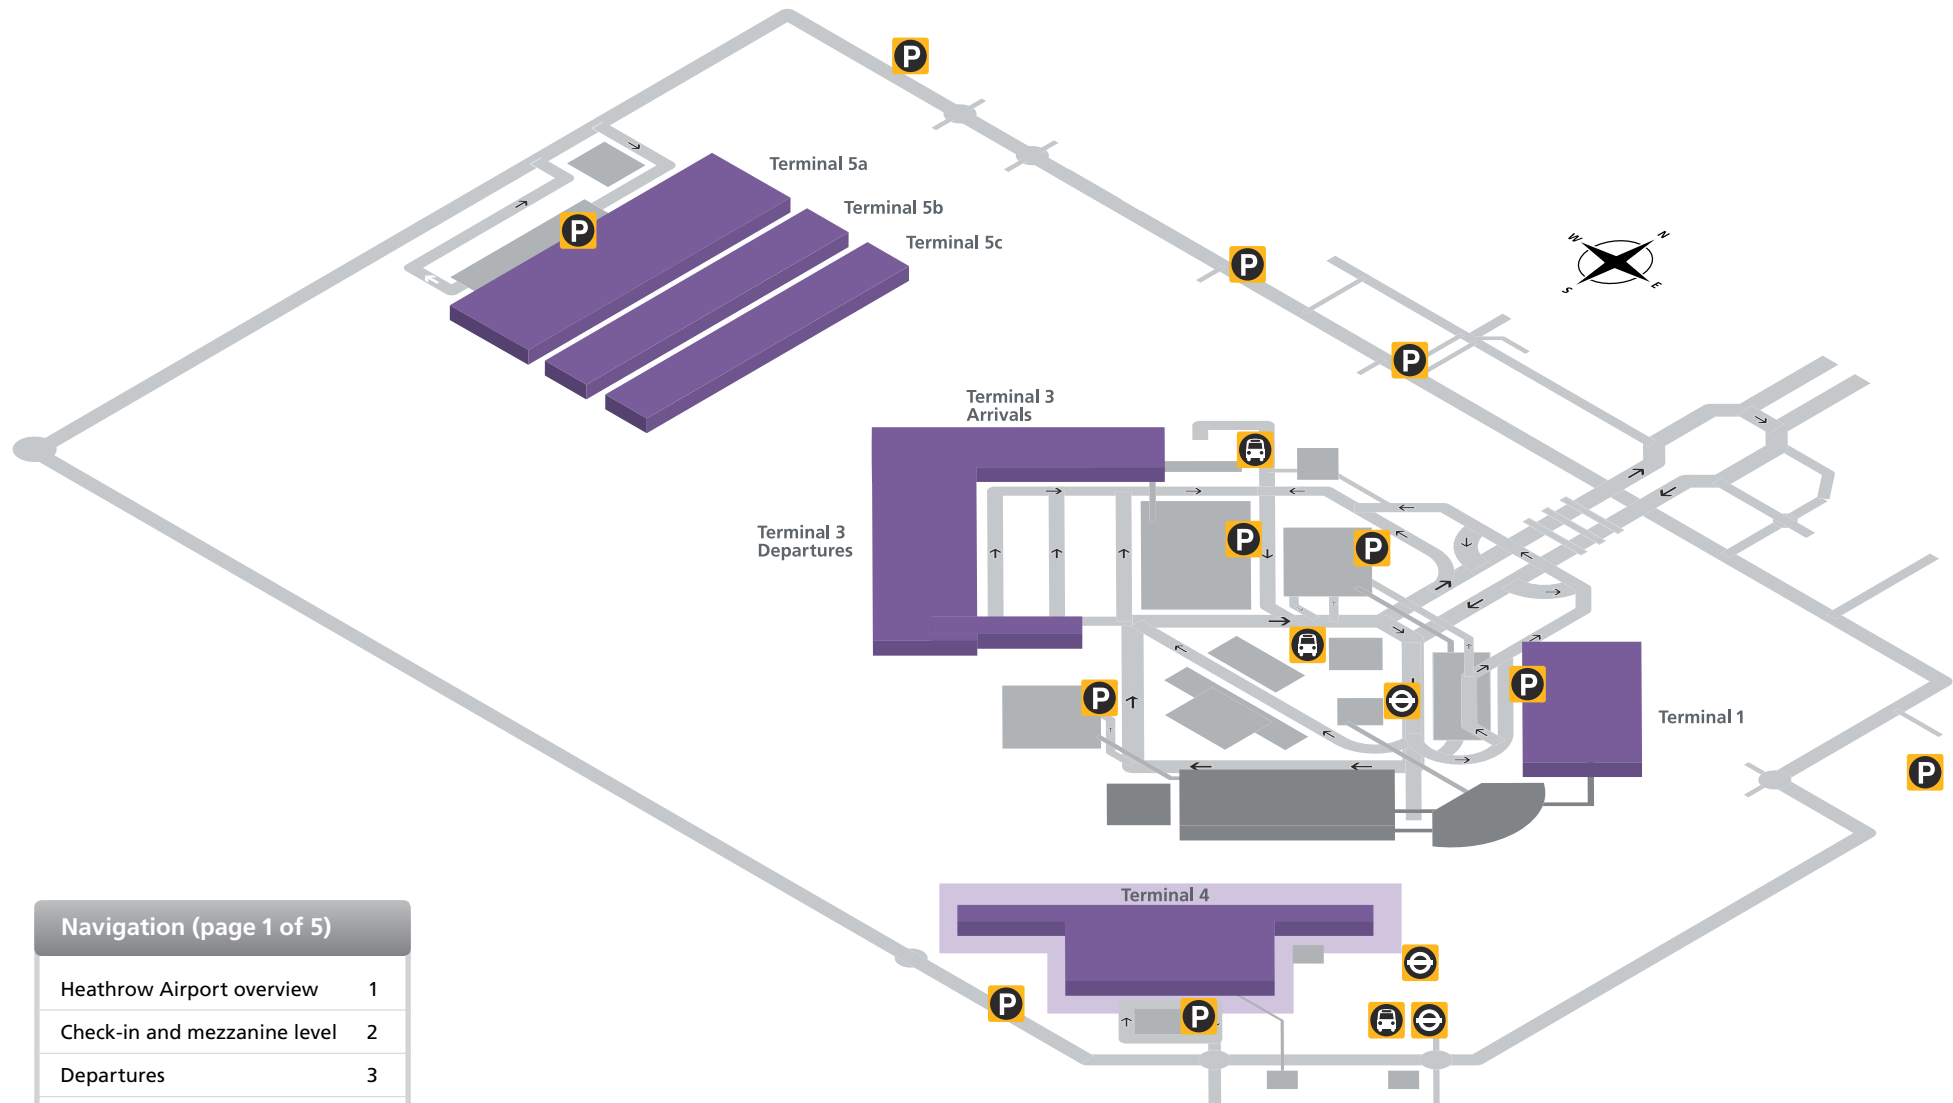

Heathrow Airport

Overview

Navigation (page 1 of 5)	
Heathrow Airport overview	1
Check-in and mezzanine level	2
Departures	3
Arrivals & mezzanine level	4
Onward travel – Arrivals	5

Terminal 4

Check-in and mezzanine level

Navigation (page 2 of 5)

Heathrow Airport overview	1
Check-in and mezzanine level	2
Departures	3
Arrivals & mezzanine level	4
Onward travel – Arrivals	5

Shopping

WHSmith	11
---------	----

Services

American Express	8	Internet (Mezzanine level)	2
Customs for VAT returns	4	Travelex	10
Excess baggage	6	Yotel (24 hour hotel rooms, Mezzanine level)	3

Food and drink

Caffé Nero	12	Café Rouge	7
J D Wetherspoon – Bar (Mezzanine level)	1		

- Accessible toilet
 - Multi-faith room
 - Toilet men
 - Babycare
 - Postbox
 - Toilet women
 - Cash machines
 - Restaurant / Café / Pub
 - Public areas
 - Check-in
 - Security
 - Passenger areas
 - Internet facility
 - Telephone
 - Lift
 - Tickets
- Boingo Wi-Fi is present throughout the terminal

Terminal 4

Arrivals & mezzanine level (Ground Floor)

Terminal 4 plan

Navigation (page 4 of 5)

Heathrow Airport overview	1
Check-in and mezzanine level	2
Departures	3
Arrivals & mezzanine level	4
Onward travel – Arrivals	5