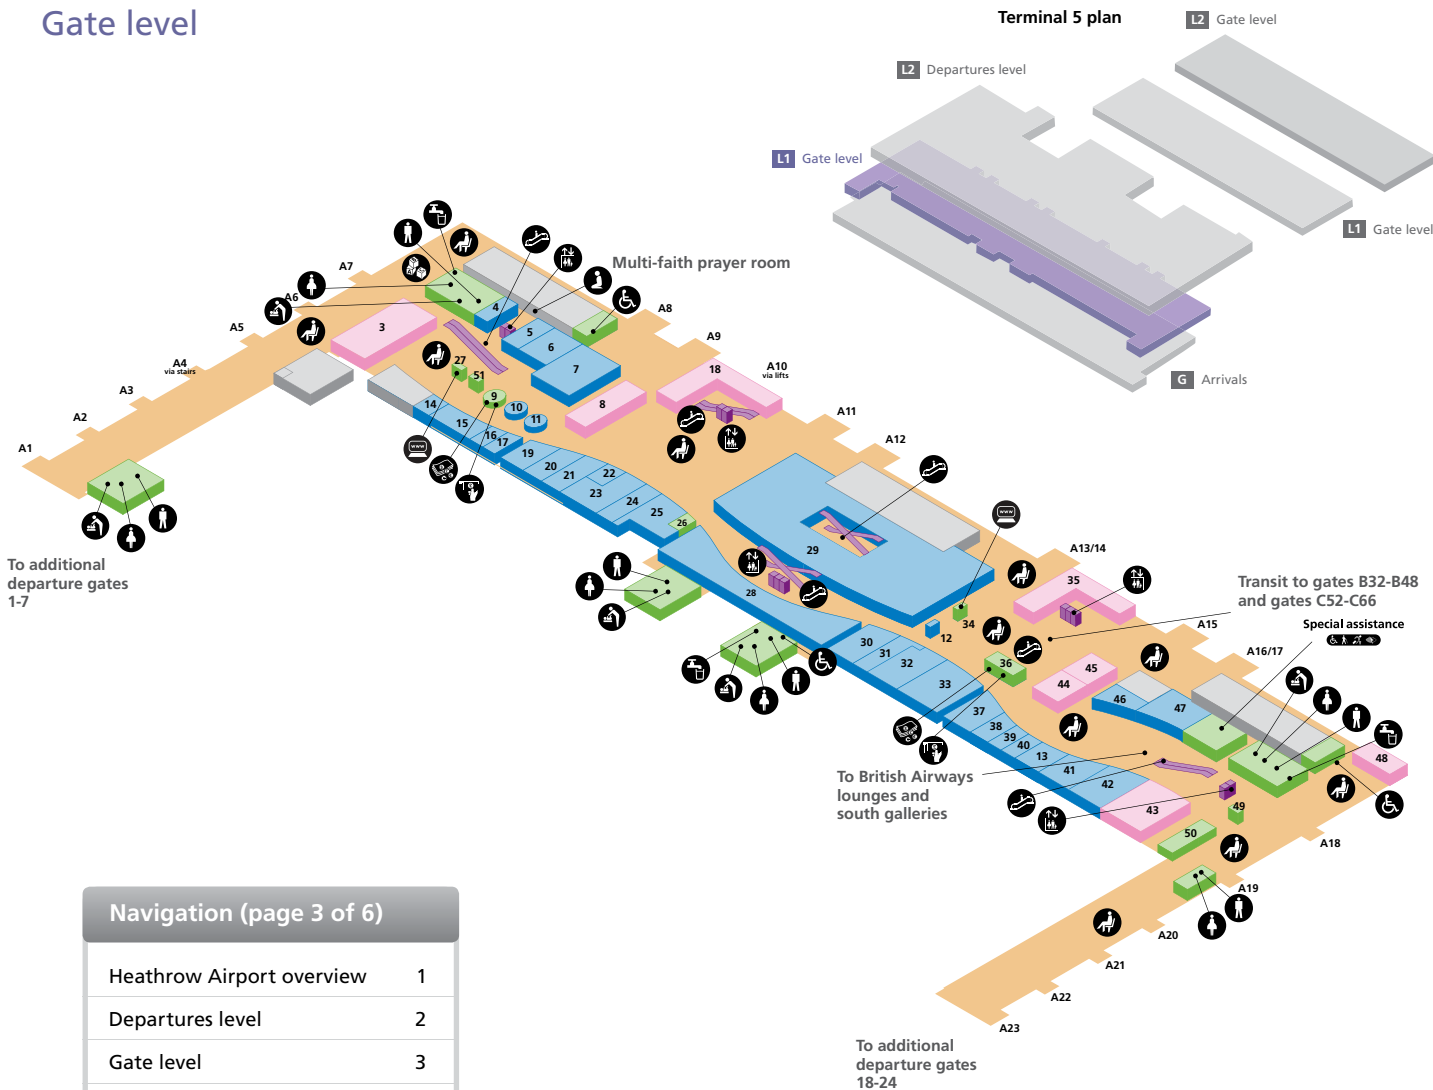

Passenger lounges

British Airways Galleries lounge north (by invitation only)	8	British Airways Galleries lounge south (by invitation only)	37
---	---	---	----

- Accessible toilet
- Baby changing facilities
- Bureau de change
- Cash machines
- Check-in
- Drinking water
- Escalator
- Internet facility
- Lift
- Passenger lounge/Seating area
- Postbox
- Security/Passport Control
- Telephone
- Toilet men
- Toilet women
- Public areas
- Passenger areas
- Before/After Security
- Pharmacy

Boingo Wi-Fi is present throughout the terminal

Power charging points for electrical items are available throughout the departure lounge

Navigation (page 2 of 6)

Heathrow Airport overview	1
Departures level	2
Gate level	3
Terminal 5B (Gates 32-48)	4
Terminal 5C (Gates 52-66)	5
Arrivals – onward travel (ground level)	6

Terminal 5

Gate level

Shopping

Accessorize	5	Paul Smith 'Globe'	42
Burberry	38	Prada	33
Bulgari	39	Reiss	23
Caviar House and Prunier	46	Rolling Luggage	14
Chocolate Box	4	Smythson of Bond Street	40
Dior	31	Sunglass Hut	22
Dixons Travel/Apple	25	Ted Baker	20
Glorious Britain	19	Ted Baker's Sweet Shoppe	10
Gucci	32	Thomas Pink	15
Harrods	41	Tiffany & Co.	37
Jack Wills	13	WHSmith	6 47
Kurt Geiger	21	WHSmith Bookshop	24
La Maison du Chocolat	12	World Duty Free	28
Links of London	16	World Duty Free (inc. World of Whiskies & Cigar House)	29
Mappin & Webb	30	World Duty Free Express	7
Montblanc	11		
Mulberry	17		

Navigation (page 3 of 6)	
Heathrow Airport overview	1
Departures level	2
Gate level	3
Terminal 5B (Gates 32-48)	4
Terminal 5C (Gates 52-66)	5
Arrivals – onward travel (ground level)	6

- Accessible toilet
- Baby changing facilities
- Bureau de change
- Cash machines
- Drinking water
- Escalator
- Internet facility
- Lift
- Multi-faith prayer room
- Play area (stay & play)*
- Passenger lounge/Seating area
- Toilet men
- Toilet women
- Passenger areas
- Boingo Wi-Fi is present throughout the terminal