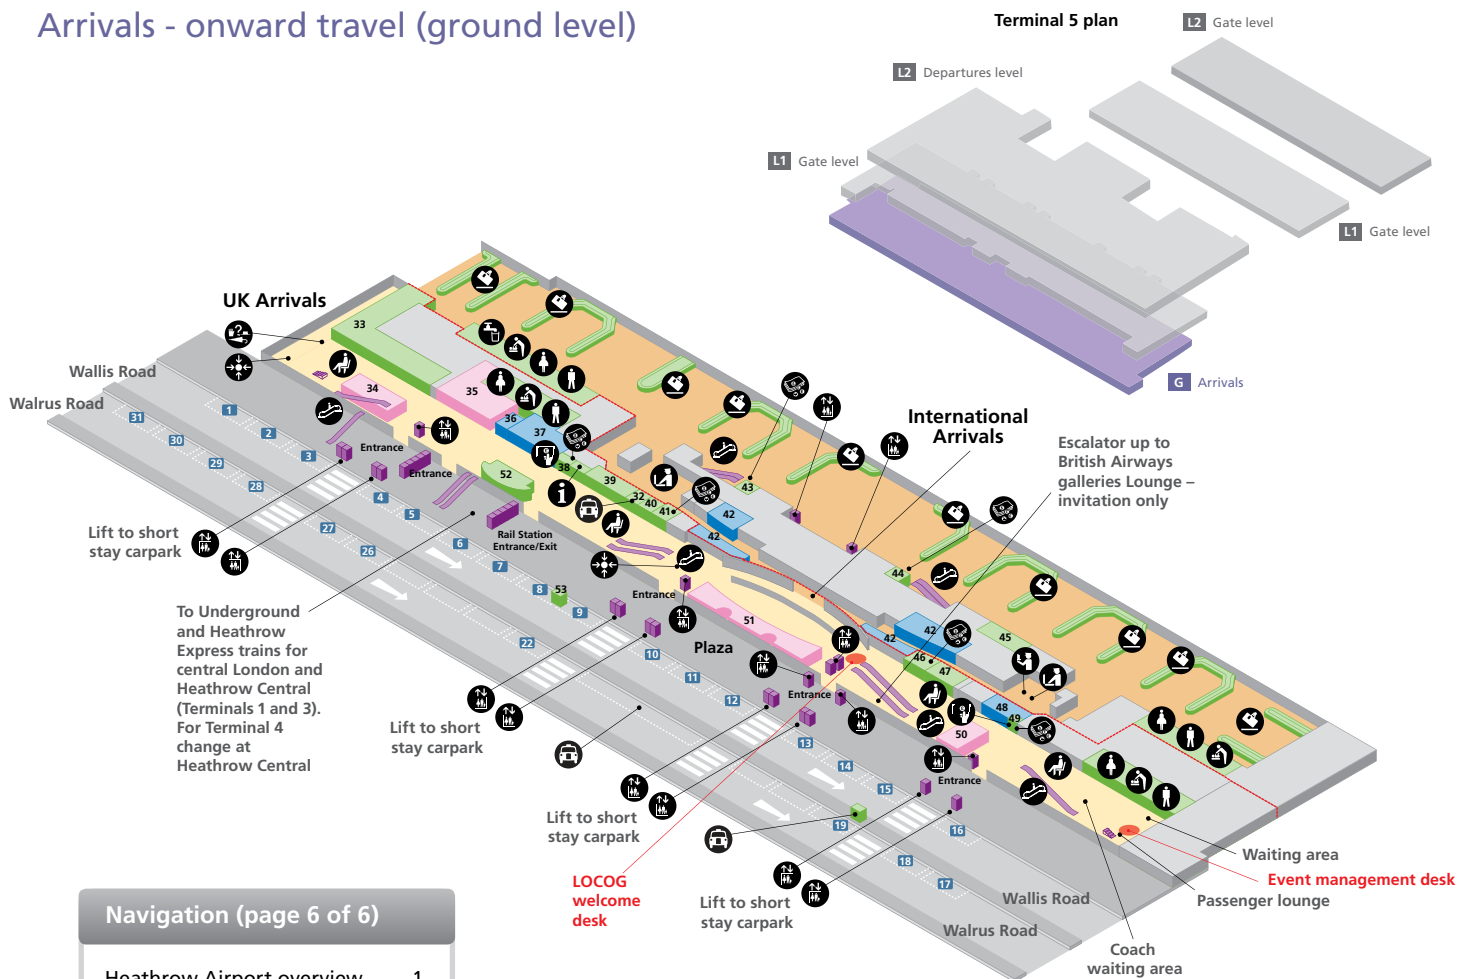

Boingo Wi-Fi is present throughout the terminal

Power charging points for electrical items are available throughout the departure lounge

Navigation (page 4 of 6)

Heathrow Airport overview	1
Departures level	2
Gate level	3
Terminal 5B (Gates 32-48)	4
Terminal 5C (Gates 52-66)	5
Arrivals – onward travel (ground level)	6

Terminal 5

Terminal 5C (Gates 52-66)

Shopping

Boots + WHSmith	3 4	World Duty Free	5
-----------------	--------	-----------------	---

Services

BA customer services desk	8	Orientation zone	6
Cash machines	7	Vending machine	1 10
Multi-faith prayer room	9		

Boingo Wi-Fi is present throughout the terminal

Power charging points for electrical items are available throughout the departure lounge

Navigation (page 5 of 6)

Heathrow Airport overview	1
Departures level	2
Gate level	3
Terminal 5B (Gates 32-48)	4
Terminal 5C (Gates 52-66)	5
Arrivals – onward travel (ground level)	6

Terminal 5

Arrivals - onward travel (ground level)

Shopping

Leisure Link	36	48	World Duty Free	42
WHSmith		37		

Services

American Express	44	46	Europhire	53
American Express and cash machines		49	Excess Baggage	33
British Airways baggage and customer service desk		45	National Express	47
British Hotel Reservation Centre (BHRC) Shop and Collect pick-up point		40	Rail ticket desk	52
Car rental and Travel Information Centre		39	Taxi desk	32
			Travelex	41 43
			Travelex and cash machines	38