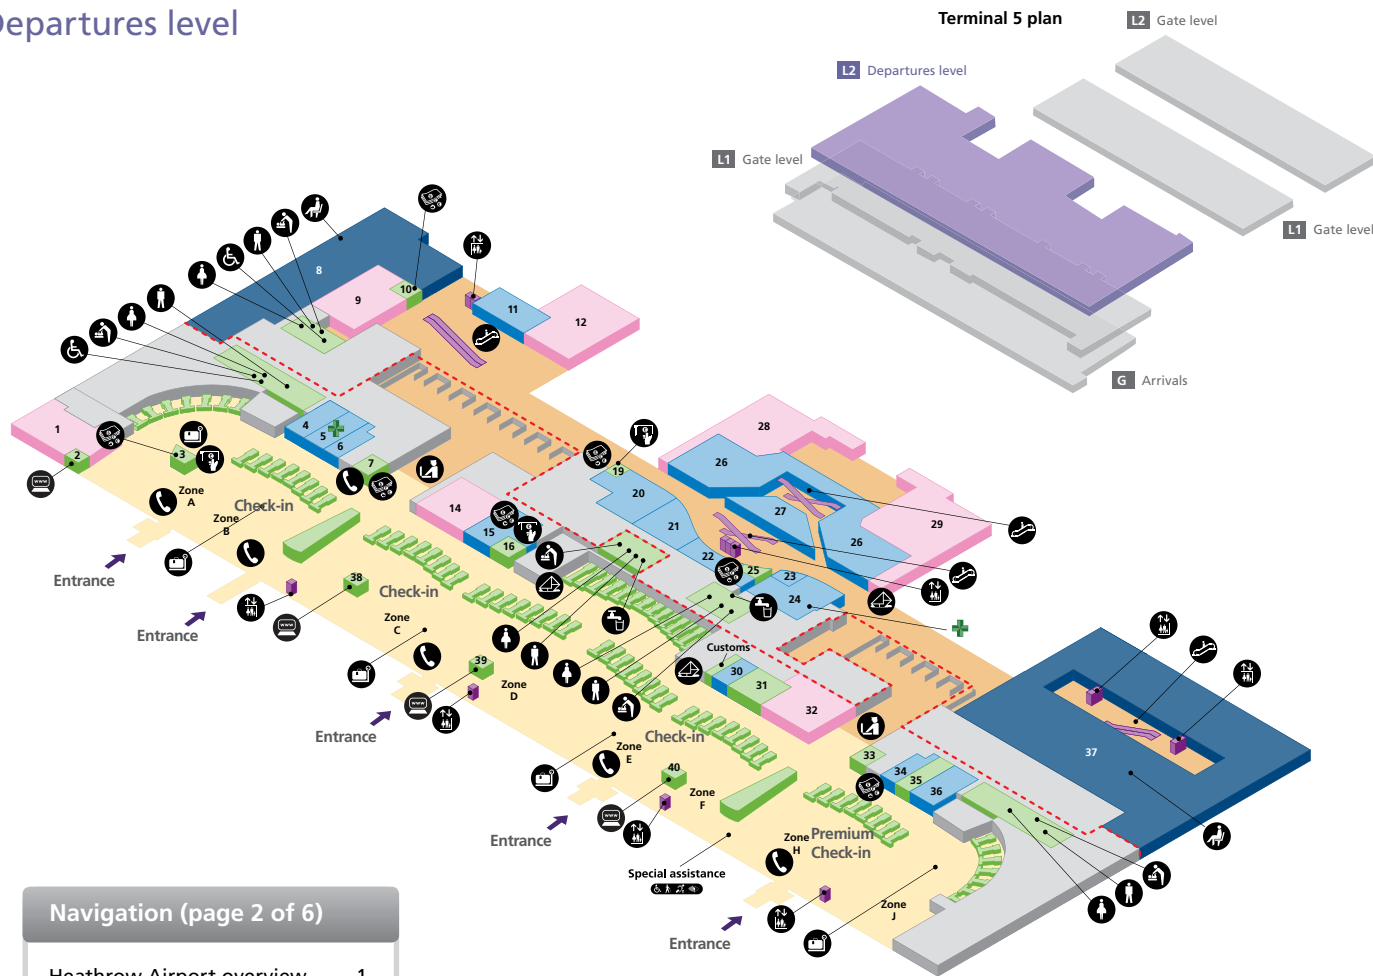

Terminal 5

Departures level

Shopping

Accessorize	6	London 2012 shop	11
Boots	5	Rolling Luggage	34
Dixons Travel	21	Vodafone	4
Dixons ADD+	23	WHSmith	15 20 36
Excess Baggage	30	World Duty Free (Sunglasses, Watches & Jewellery)	27
Harrods Department Store	26		
HMV	22		

Services

American Express	10 25	Internet facility	2 38 39 40
American Express and cash machines	3 16	Travellex	7 33
VAT refunds	31	Travellex and cash machines	19
		T5 Expo Gallery	35

Food and drink

5 Tuns Pub & Kitchen	32	Gordon Ramsay Plane Food	29
Caffè Nero	1	Huxleys	9
Carluccio's	14	Wagamama	28
Giraffe	12		

Passenger lounges

British Airways Galleries lounge north (by invitation only)	8	British Airways Galleries lounge south (by invitation only)	37

- Accessible toilet
- Baby changing facilities
- Bureau de change
- Cash machines
- Check-in
- Drinking water
- Escalator
- Internet facility
- Lift
- Passenger lounge/Seating area
- Postbox
- Security/Passport Control
- Telephone
- Toilet men
- Toilet women
- Public areas
- Passenger areas
- Before/After Security
- Pharmacy

Boingo Wi-Fi is present throughout the terminal

Power charging points for electrical items are available throughout the departure lounge

Navigation (page 2 of 6)

Heathrow Airport overview	1
Departures level	2
Gate level	3
Terminal 5B (Gates 32-48)	4
Terminal 5C (Gates 52-66)	5
Arrivals – onward travel (ground level)	6