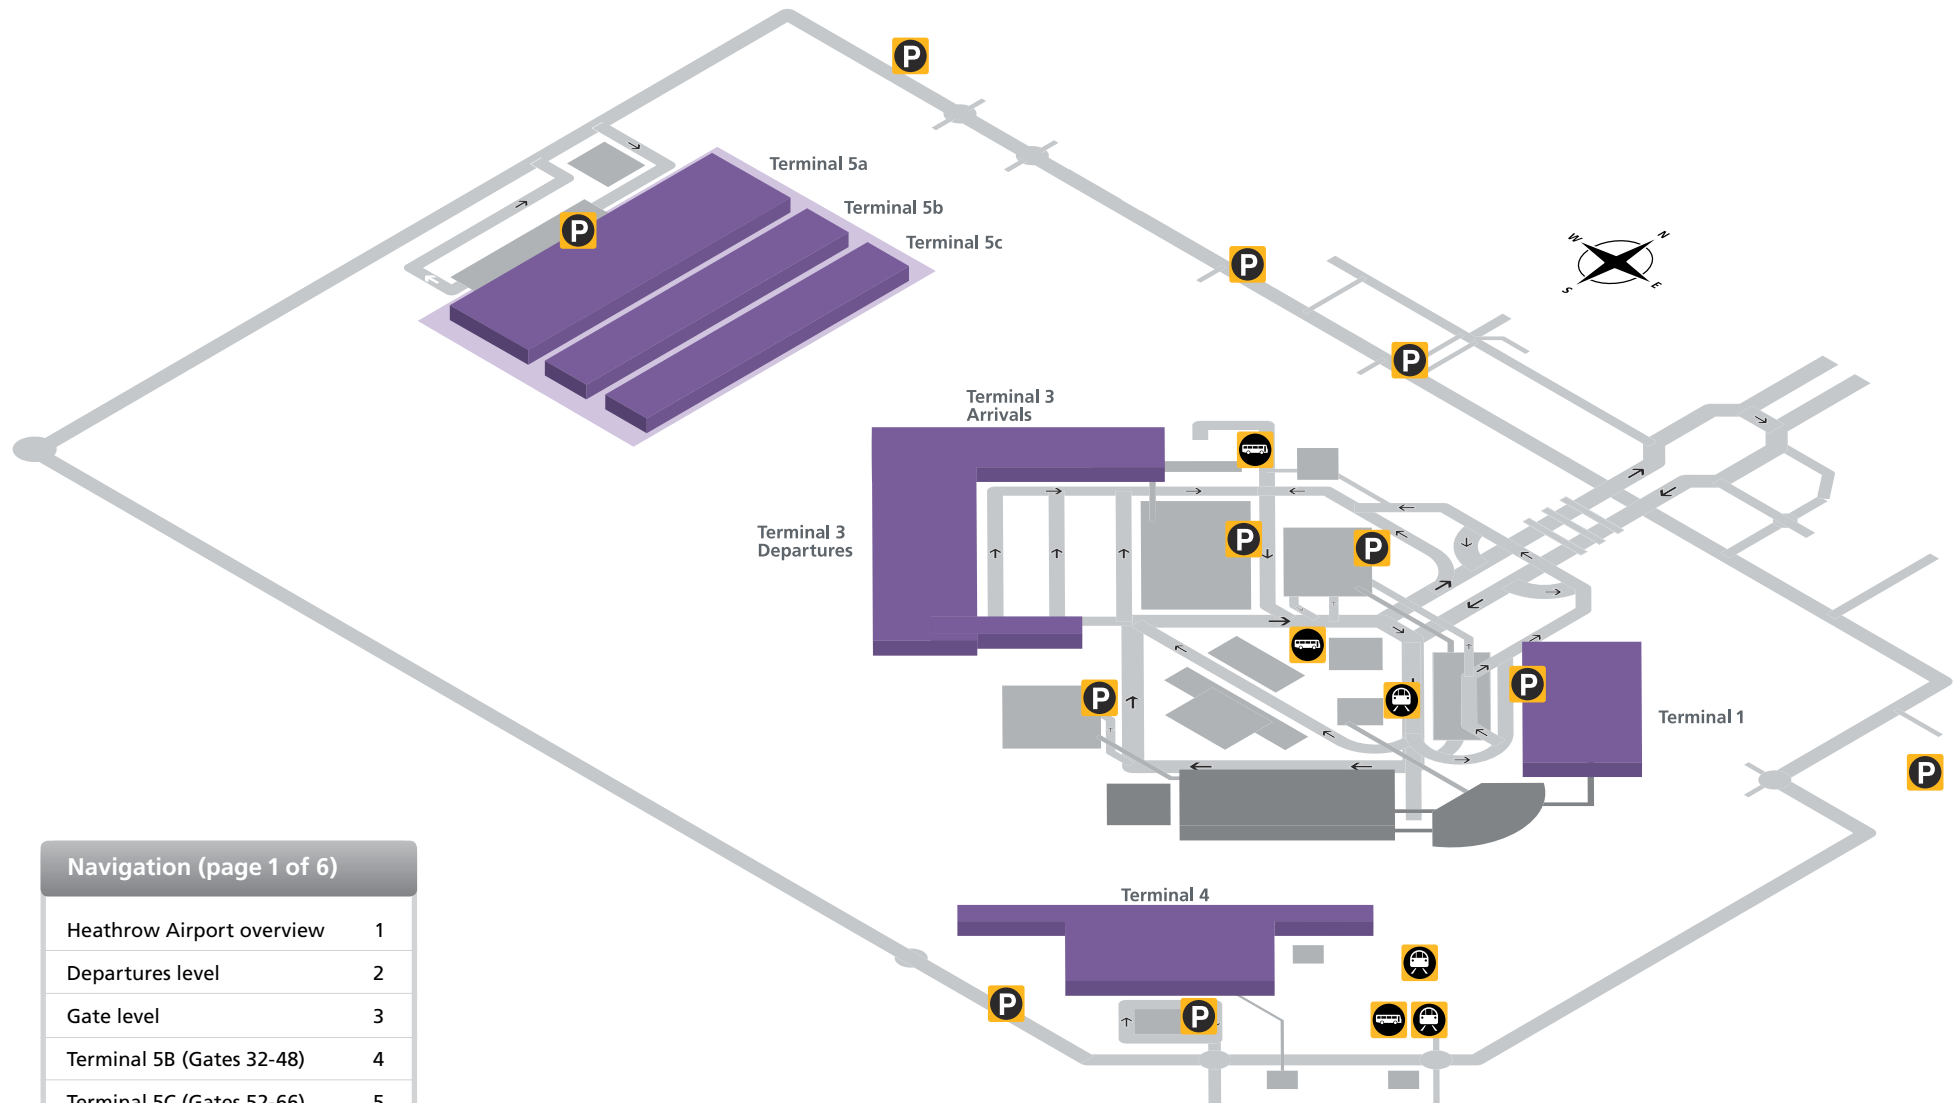

Heathrow Airport

Overview

Navigation (page 1 of 6)

Heathrow Airport overview	1
Departures level	2
Gate level	3
Terminal 5B (Gates 32-48)	4
Terminal 5C (Gates 52-66)	5
Arrivals – onward travel (ground level)	6

Navigation (page 3 of 6)	
Heathrow Airport overview	1
Departures level	2
Gate level	3
Terminal 5B (Gates 32-48)	4
Terminal 5C (Gates 52-66)	5
Arrivals – onward travel (ground level)	6

- Accessible toilet
- Baby changing facilities
- Bureau de change
- Cash machines
- Drinking water
- Escalator
- Internet facility
- Lift
- Multi-faith prayer room
- Play area (stay & play)*
- Passenger lounge/Seating area
- Toilet men
- Toilet women
- Passenger areas
- Boingo Wi-Fi is present throughout the terminal

Terminal 5

Terminal 5C (Gates 52-66)

Shopping

Boots + WHSmith	3 4	World Duty Free	5
-----------------	--------	-----------------	---

Services

BA customer services desk	8	Orientation zone	6
Cash machines	7	Vending machine	1 10
Multi-faith prayer room	9		

Terminal 5

Arrivals - onward travel (ground level)

Shopping

Leisure Link	36	48	World Duty Free	42
WHSmith		37		

Services

American Express	44	46	Europhire	53
American Express and cash machines		49	Excess Baggage	33
British Airways baggage and customer service desk		45	National Express	47
British Hotel Reservation Centre (BHRC) Shop and Collect pick-up point		40	Rail ticket desk	52
Car rental and Travel Information Centre		39	Taxi desk	32
			Travelex	41 43
			Travelex and cash machines	38