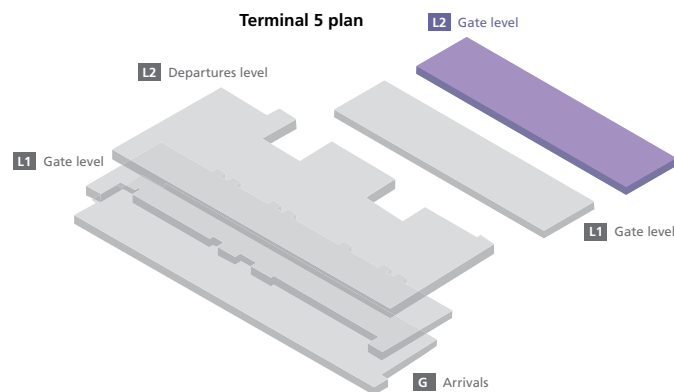

Boingo Wi-Fi is present throughout the terminal

Power charging points for electrical items are available throughout the departure lounge

Navigation (page 4 of 6)

Heathrow Airport overview	1
Departures level	2
Gate level	3
Terminal 5B (Gates 32-48)	4
Terminal 5C (Gates 52-66)	5
Arrivals – onward travel (ground level)	6

Terminal 5

Terminal 5C (Gates 52-66)

Shopping

Boots + WHSmith	3 4	World Duty Free	5
-----------------	--------	-----------------	---

Services

BA customer services desk	8	Orientation zone	6
Cash machines	7	Vending machine	1 10
Multi-faith prayer room	9		