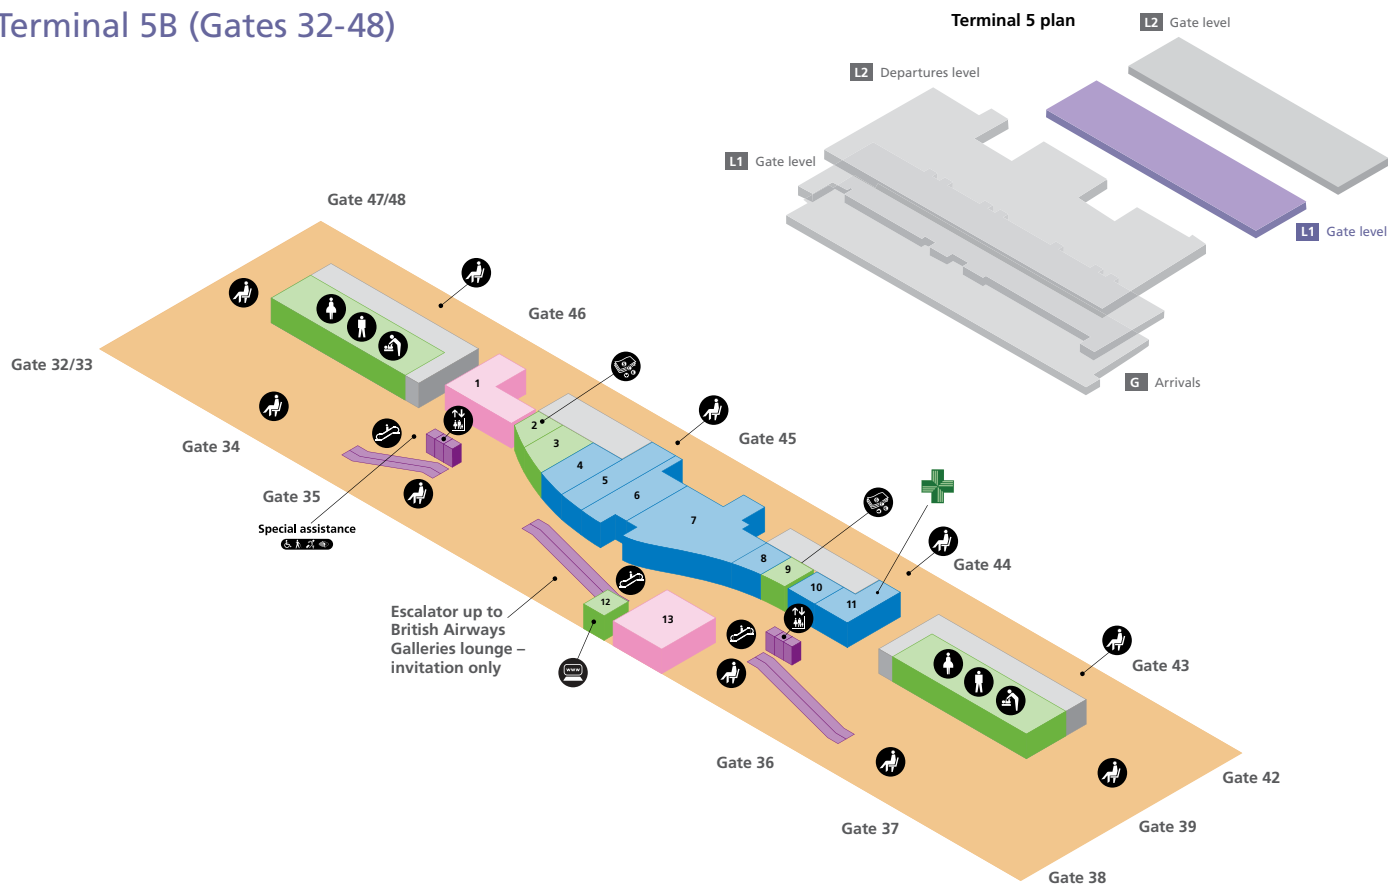

Boingo Wi-Fi is present throughout the terminal

Power charging points for electrical items are available throughout the departure lounge

Navigation (page 2 of 6)

Heathrow Airport overview	1
Departures level	2
Gate level	3
Terminal 5B (Gates 32-48)	4
Terminal 5C (Gates 52-66)	5
Arrivals – onward travel (ground level)	6

Navigation (page 3 of 6)	
Heathrow Airport overview	1
Departures level	2
Gate level	3
Terminal 5B (Gates 32-48)	4
Terminal 5C (Gates 52-66)	5
Arrivals – onward travel (ground level)	6

- Accessible toilet
- Baby changing facilities
- Bureau de change
- Cash machines
- Drinking water
- Escalator
- Internet facility
- Lift
- Multi-faith prayer room
- Play area (stay & play)*
- Passenger lounge/Seating area
- Toilet men
- Toilet women
- Passenger areas
- Boingo Wi-Fi is present throughout the terminal

Terminal 5

Terminal 5B (Gates 32-48)

Shopping

Boots	11	Sunglass hut	10
Collection	8	WHSmith	5
Harrods	4	World Duty Free	7
Rolling Luggage	6		

Services

American Express	2	Internet facility	12
Be Relax	3	Travelx	9

Terminal 5

Terminal 5C (Gates 52-66)

Shopping

Boots + WHSmith	3 4	World Duty Free	5
-----------------	--------	-----------------	---

Services

BA customer services desk	8	Orientation zone	6
Cash machines	7	Vending machine	1 10
Multi-faith prayer room	9		