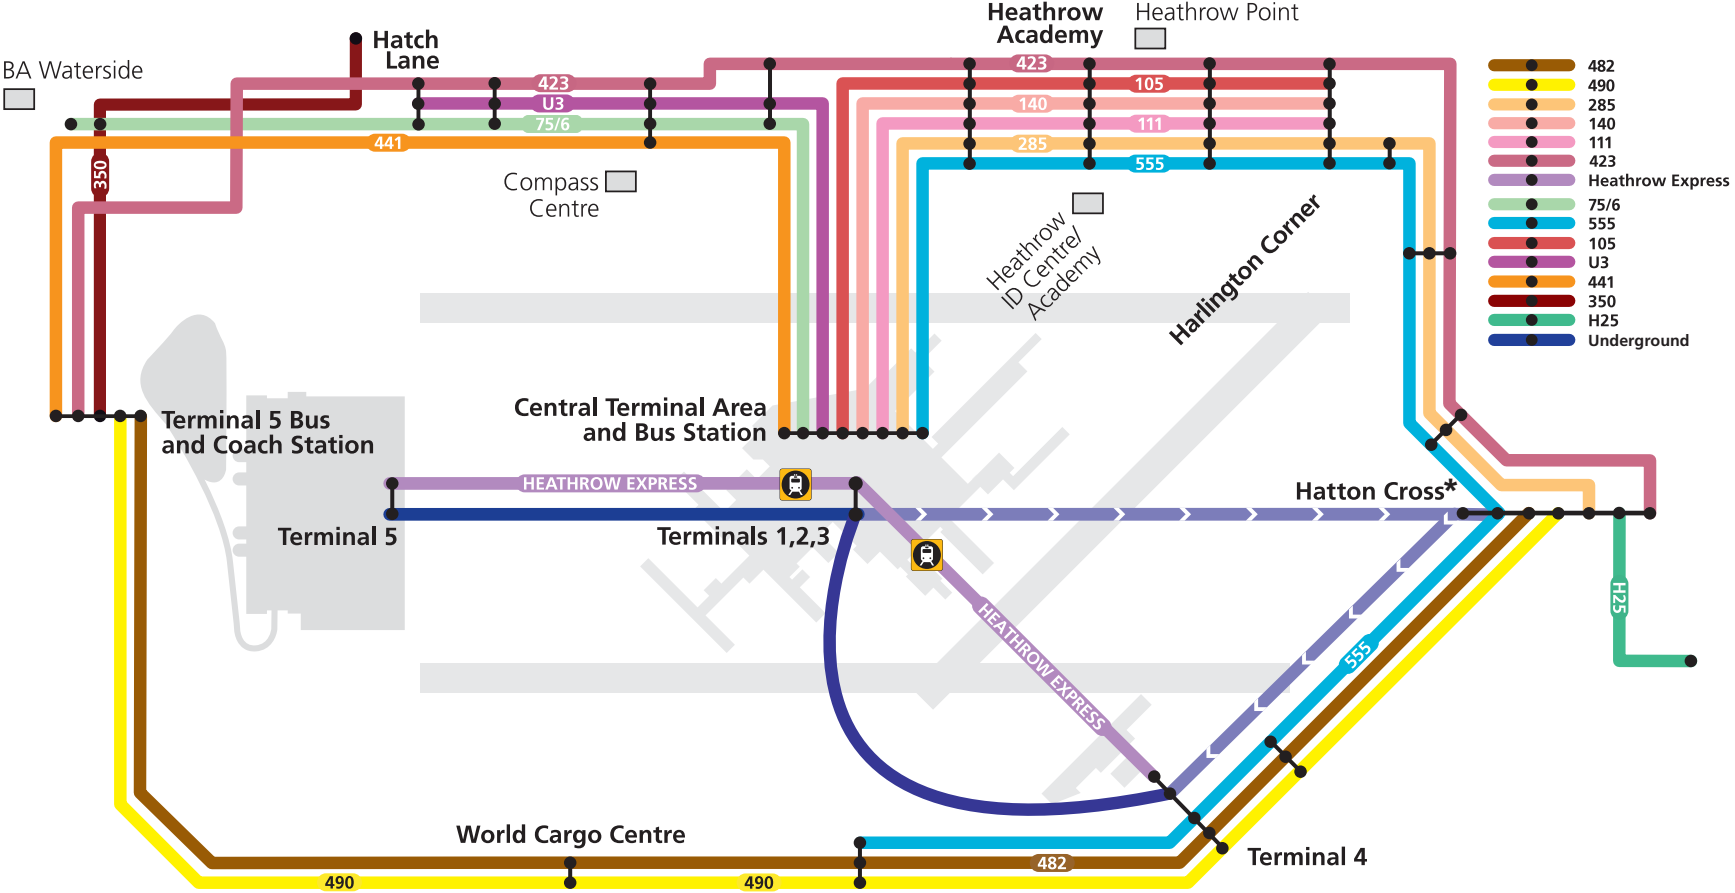

# Heathrow Free Travel Zone network

- 482
- 490
- 285
- 140
- 111
- 423
- Heathrow Express
- 75/6
- 555
- 105
- U3
- 441
- 350
- H25
- Underground

Interchange only

\* Hatton Cross can only be used as an interchange between trains. You will be charged if you enter or leave the Underground network at Hatton Cross station.