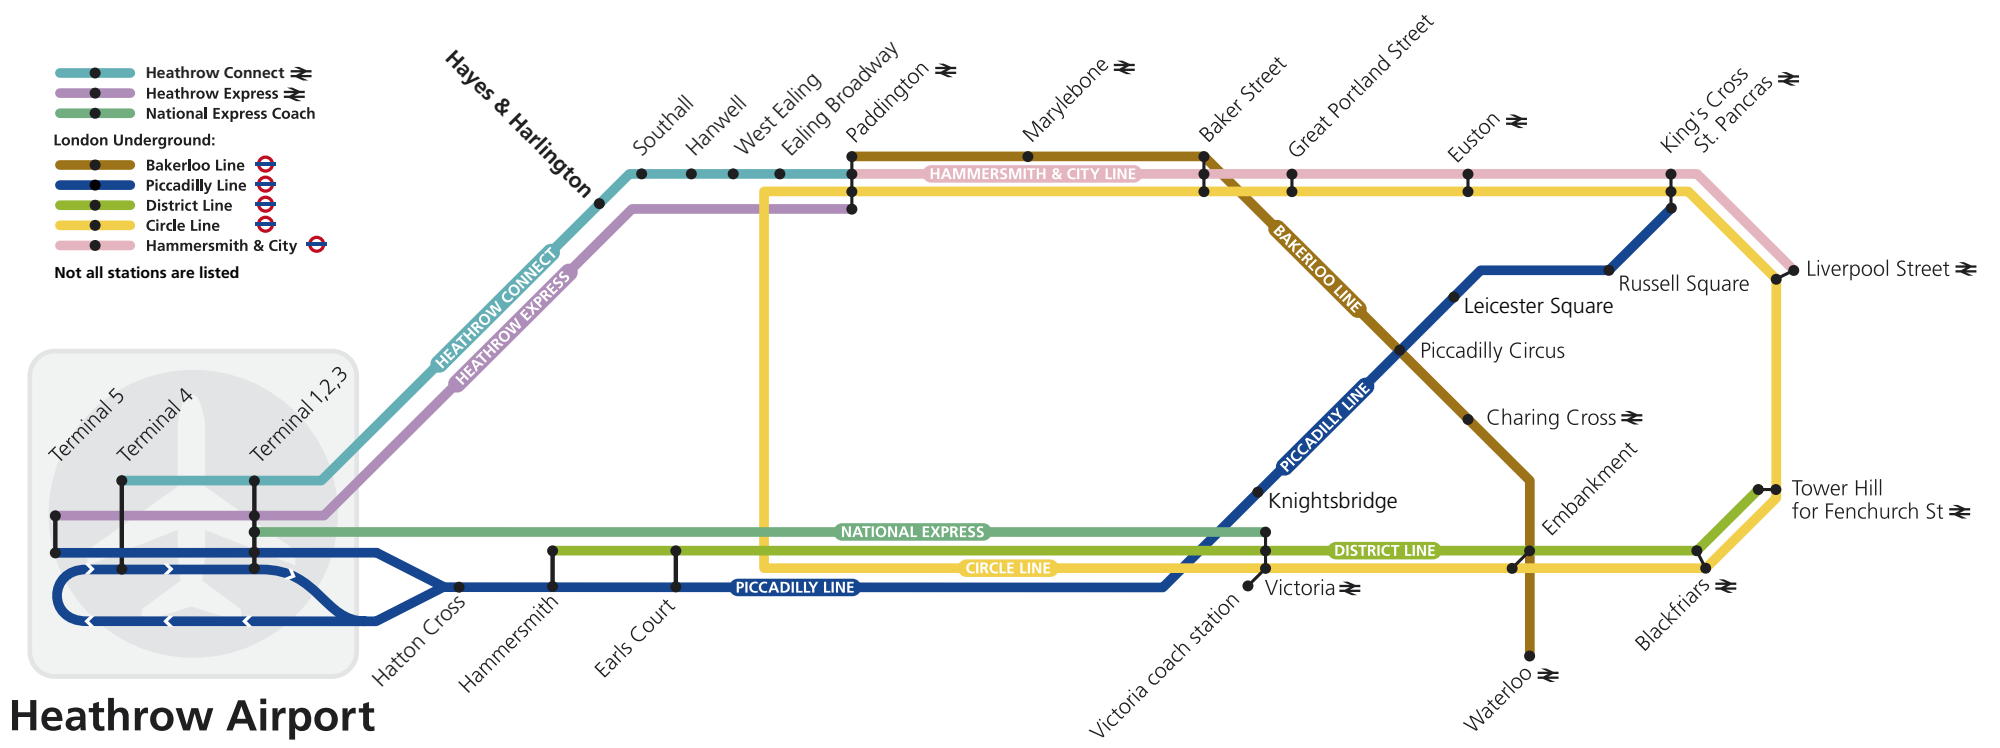

# londonjourney

Travelling to Central London couldn't be easier. You can choose from train, tube, taxi or coach. All options take you to the heart of the city. Whether you're looking for speed, comfort or a cost effective route there's just the option for you.

Route	Approx. Frequency	Approx. Journey time to central London
Heathrow Express	15 mins	21 mins
Heathrow Connect	30 mins	25 mins
Underground train (Piccadilly line)	5-10 mins	1 hr
National Express Coach	every 5-30 mins	50 mins-1 hr 5 mins
Taxi	on demand	30 mins-1 hr
Dot2Dot	on demand	50 mins-1 hr 5 mins

**Heathrow Airport**