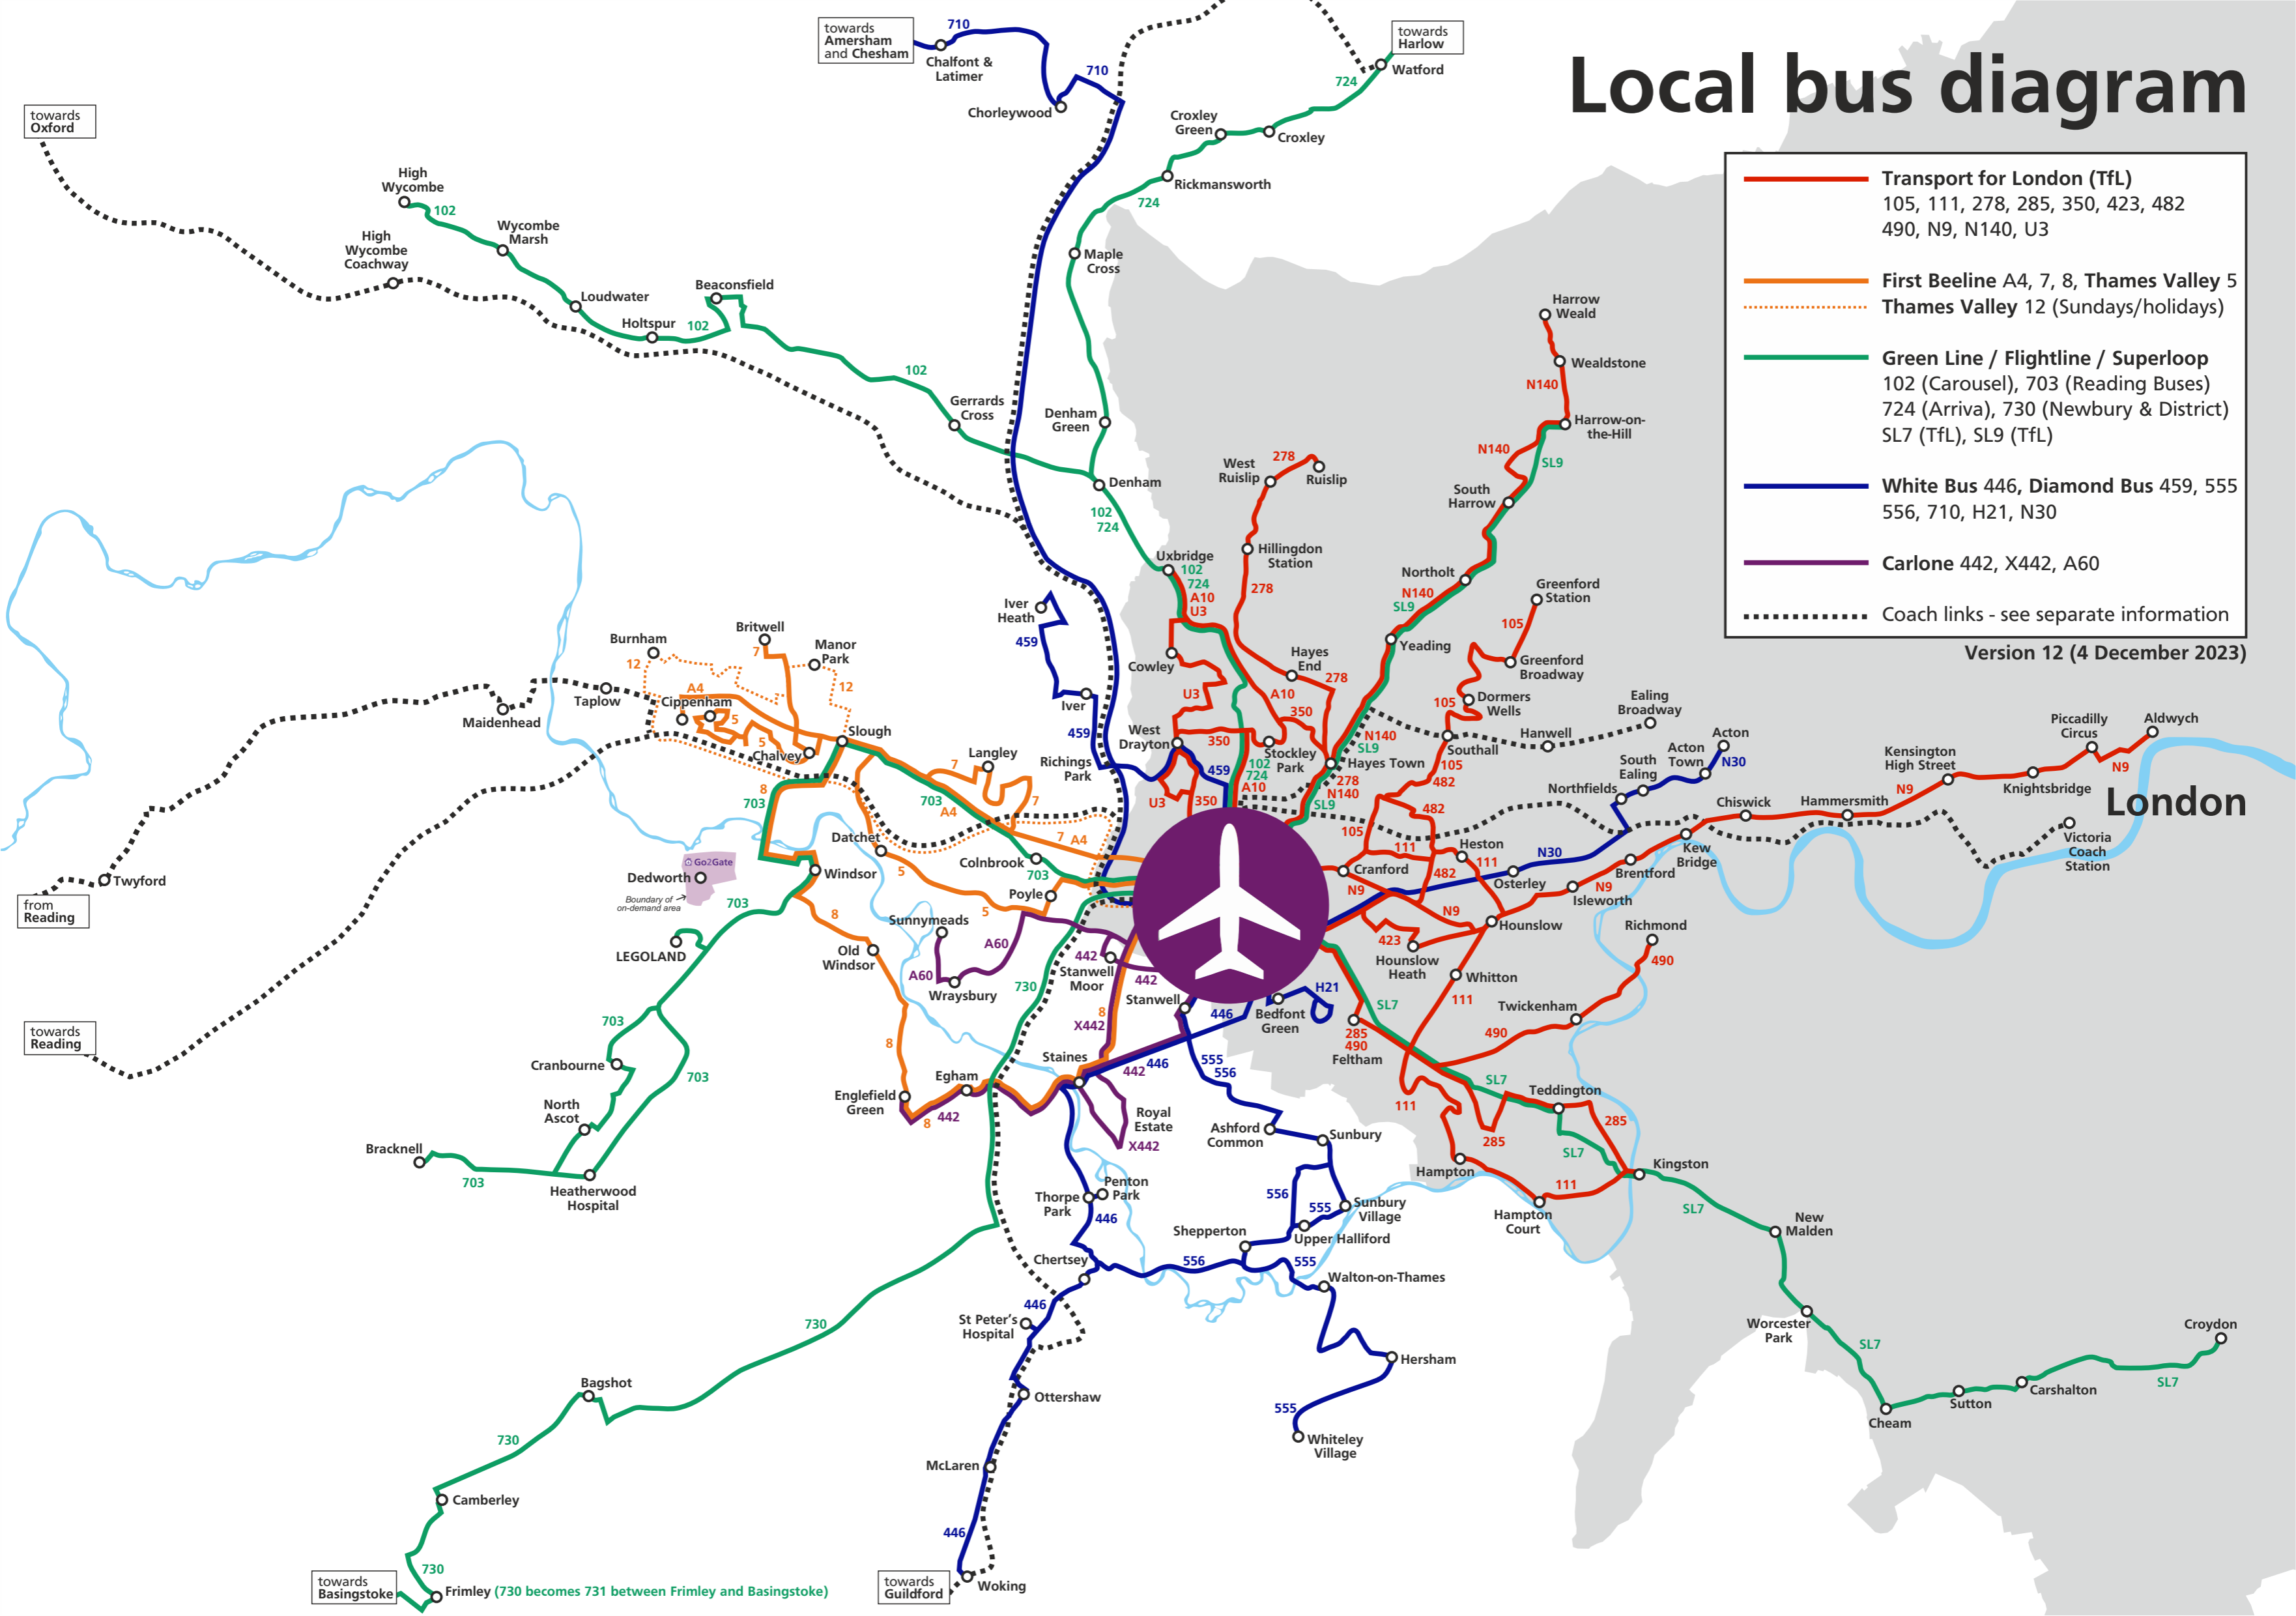

# Local bus diagram

- **Transport for London (TfL)**  
105, 111, 278, 285, 350, 423, 482  
490, N9, N140, U3
- **First Beeline A4, 7, 8, Thames Valley 5**
- ⋯ **Thames Valley 12 (Sundays/holidays)**
- **Green Line / Flightline / Superloop**  
102 (Carousel), 703 (Reading Buses)  
724 (Arriva), 730 (Newbury & District)  
SL7 (TfL), SL9 (TfL)
- **White Bus 446, Diamond Bus 459, 555**  
556, 710, H21, N30
- **Carlone 442, X442, A60**
- ⋯ **Coach links - see separate information**

Version 12 (4 December 2023)

London

towards Basingstoke  
Frimley (730 becomes 731 between Frimley and Basingstoke)

towards Guildford  
Woking

towards Oxford

from Reading

towards Reading

towards Amersham and Chesham

towards Harlow