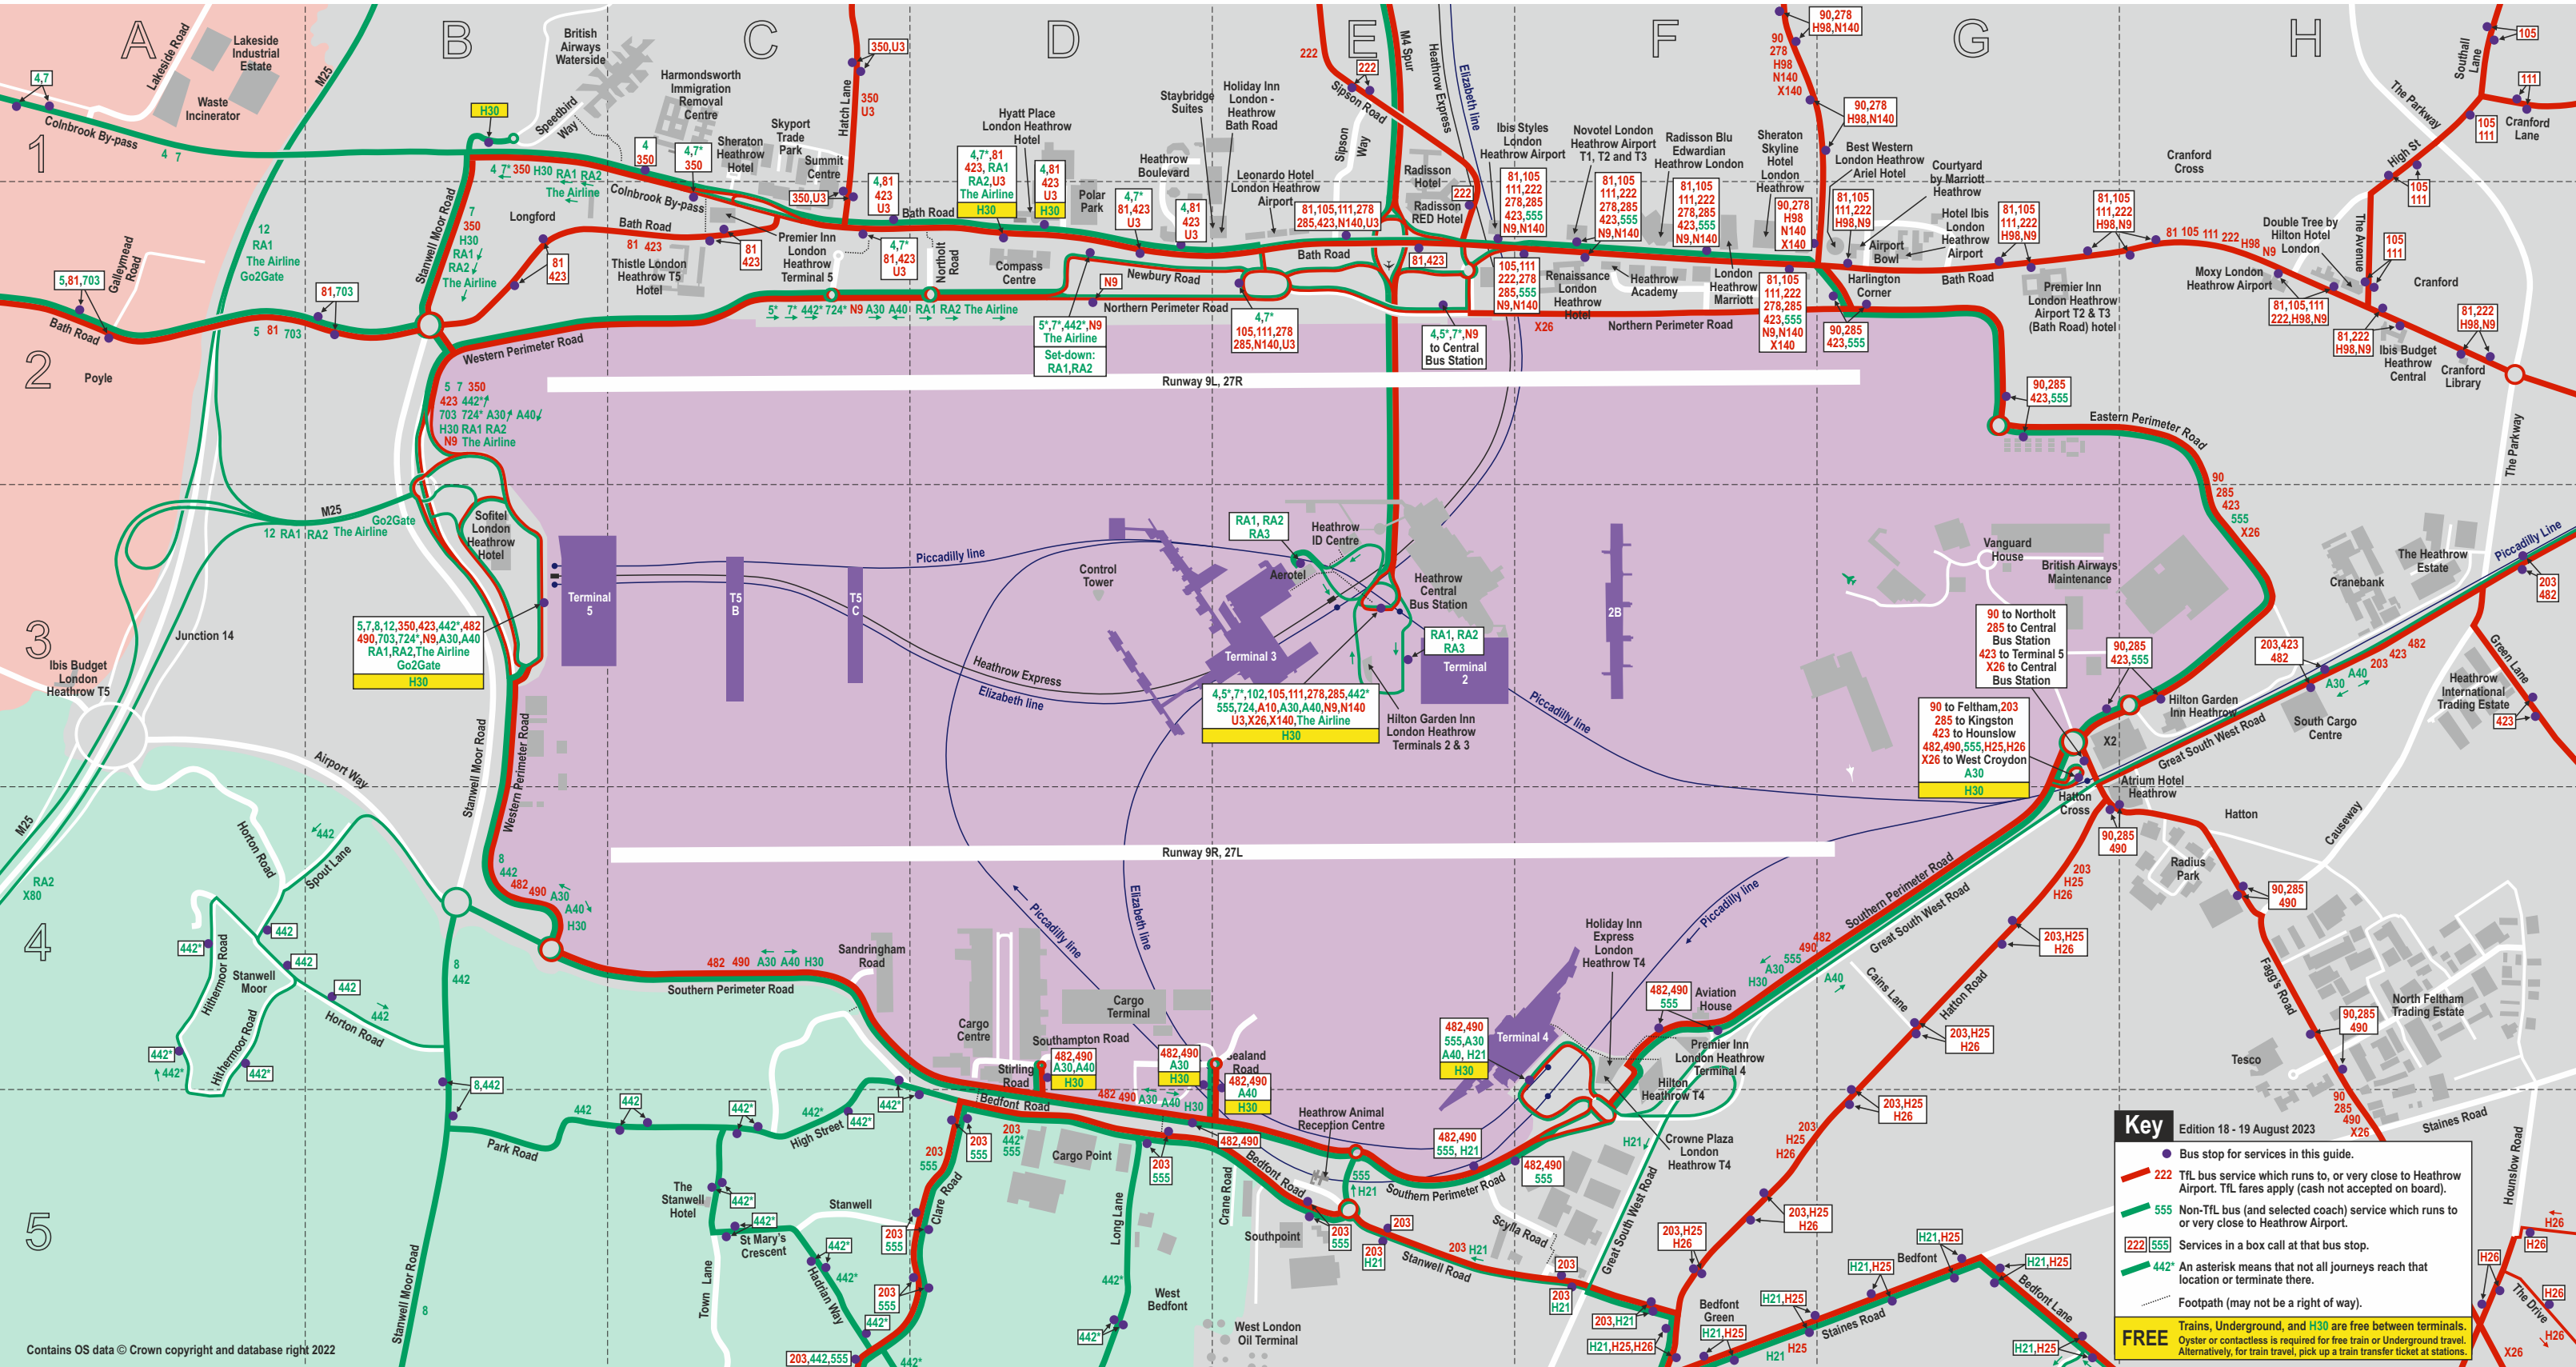

Offices & Industrial (and grid references)

- Aviation House F4
- British Airways Maintenance G3
- British Airways Waterside B1 / C1
- Cargo Terminal D5
- Cargo Terminal D4
- Compass Centre D2
- Cranebank H3
- Galleymead Road A2
- Hammondsworth Immigration Removal Centre C1
- Heathrow Academy F2
- Heathrow Animal Reception Centre E5
- Heathrow Boulevard D1 / D2
- Heathrow Estate H3
- Heathrow International Trading Estate H3
- Lakeside Industrial Estate A1
- North Feltham Trading Estate H4
- Polar Park D2
- Radius Park H4
- Scylla Road E5 / F5
- Sealand Road E4 / E5
- Skyport Trade Park C1
- South Cargo Centre H3
- Southpoint E5
- Stirling Road D4
- Summit Centre C1
- Vanguard House G3
- West London Oil Terminal E5
- X2 G3 / H3

Key Edition 18 - 19 August 2023

- Bus stop for services in this guide.
- 222 TfL bus service which runs to, or very close to Heathrow Airport. TfL fares apply (cash not accepted on board).
- 555 Non-TfL bus (and selected coach) service which runs to or very close to Heathrow Airport.
- 222 555 Services in a box call at that bus stop.
- 442* An asterisk means that not all journeys reach that location or terminate there.
- Footpath (may not be a right of way).

FREE Trains, Underground, and H30 are free between terminals. Oyster or contactless is required for free train or Underground travel. Alternatively, for train travel, pick up a train transfer ticket at stations.