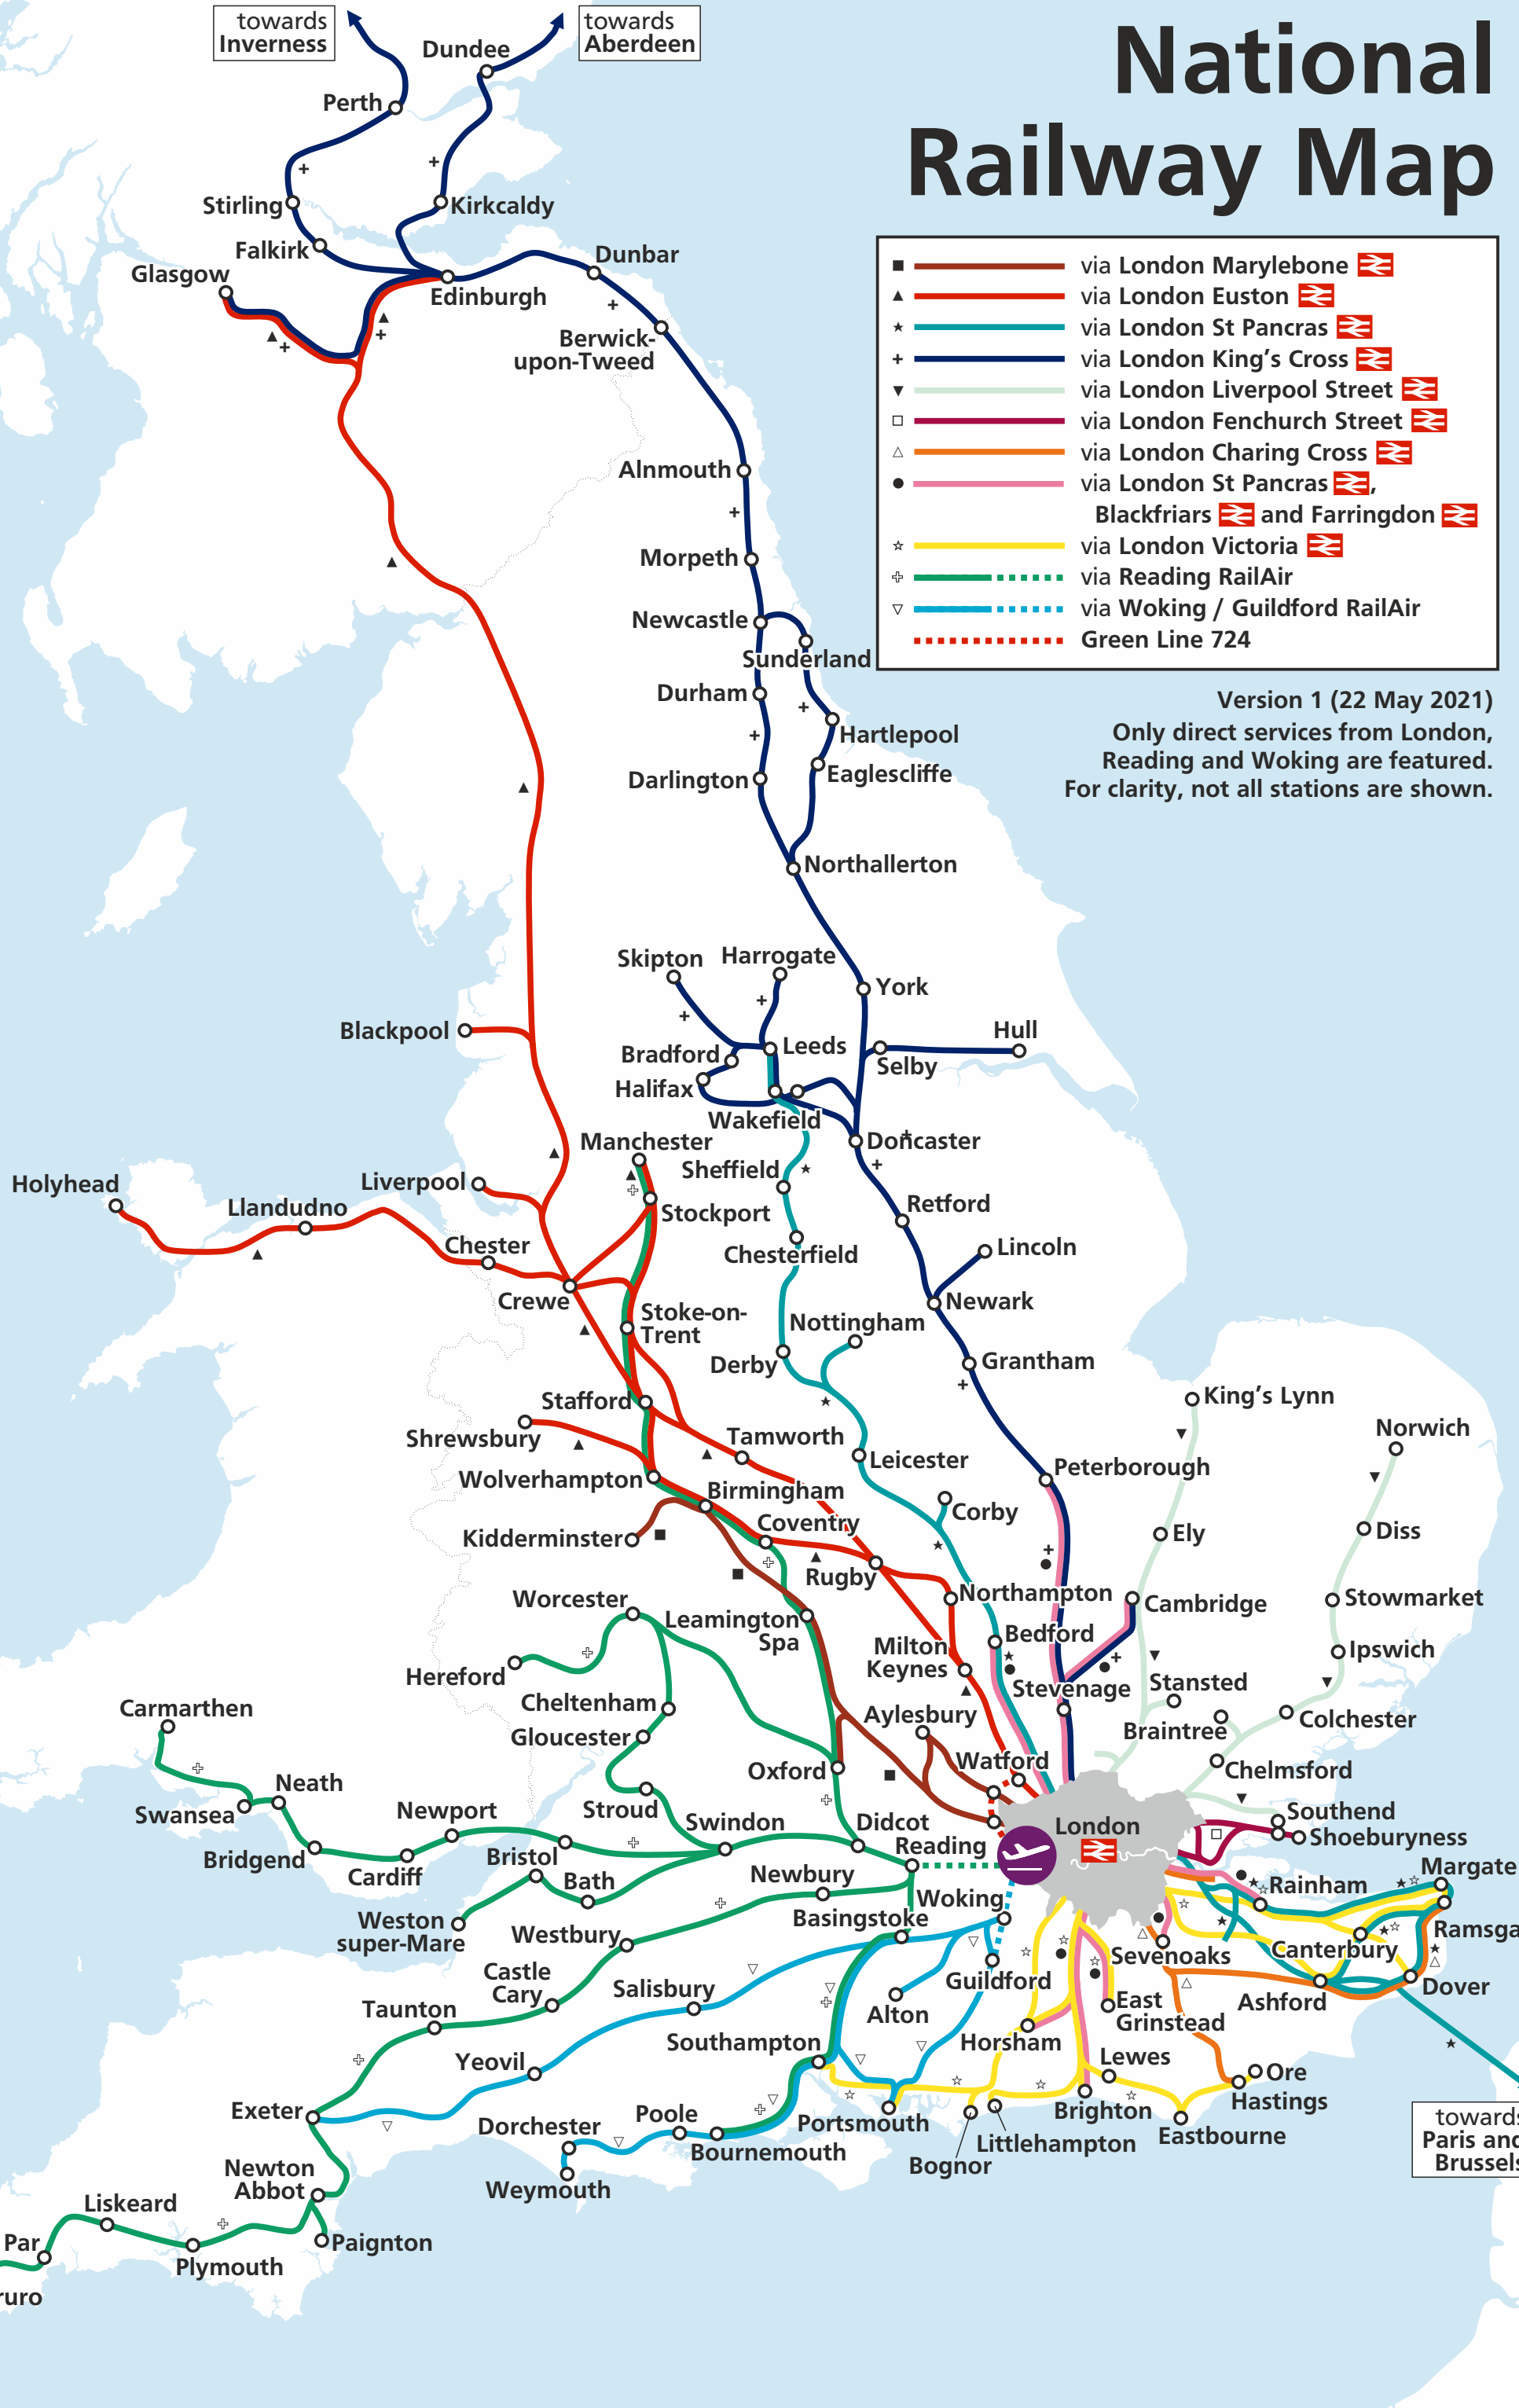

# National Railway Map

- — via London Marylebone
- ▲ — via London Euston
- ★ — via London St Pancras
- + — via London King's Cross
- ▼ — via London Liverpool Street
- — via London Fenchurch Street
- △ — via London Charing Cross
- — via London St Pancras, Blackfriars and Farringdon
- ★ — via London Victoria
- ⊕ — via Reading RailAir
- ▽ — via Woking / Guildford RailAir
- ⋯ — Green Line 724

Version 1 (22 May 2021)  
 Only direct services from London, Reading and Woking are featured.  
 For clarity, not all stations are shown.

towards Paris and Brussels